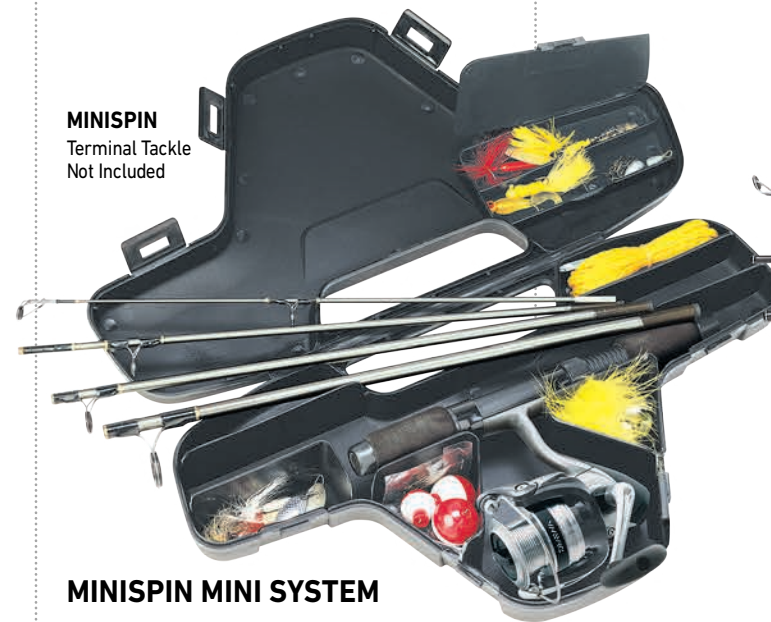

MINI SYSTEMS

SMALLER THAN ULTRALIGHT TACKLE

MINISPIN
Terminal Tackle Not Included

MINISPIN MINI SYSTEM

Model Number	Reel(s)	Rod Type	Case	MSRP
MINISPIN ULTRA-COMPACT SPINNING PACK				
MINISPIN	SF1000-B	4'6", 5 PIECE, UL	HARD MINI	$49.99

MINICAST
Terminal Tackle Not Included