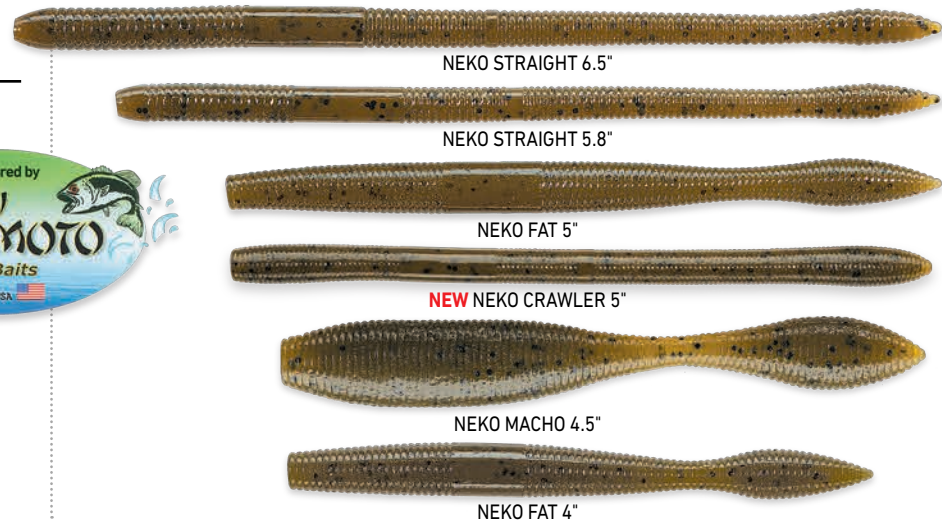

NEKO WORMS

SOFT PLASTIC WORMS

We teamed up with Gary Yamamoto to create these exclusive soft plastic baits designed for the Neko-rig technique. This is a finesse technique that utilizes a wacky-rigged soft plastic bait with a nail weight inserted to create a unique fall and lively action.