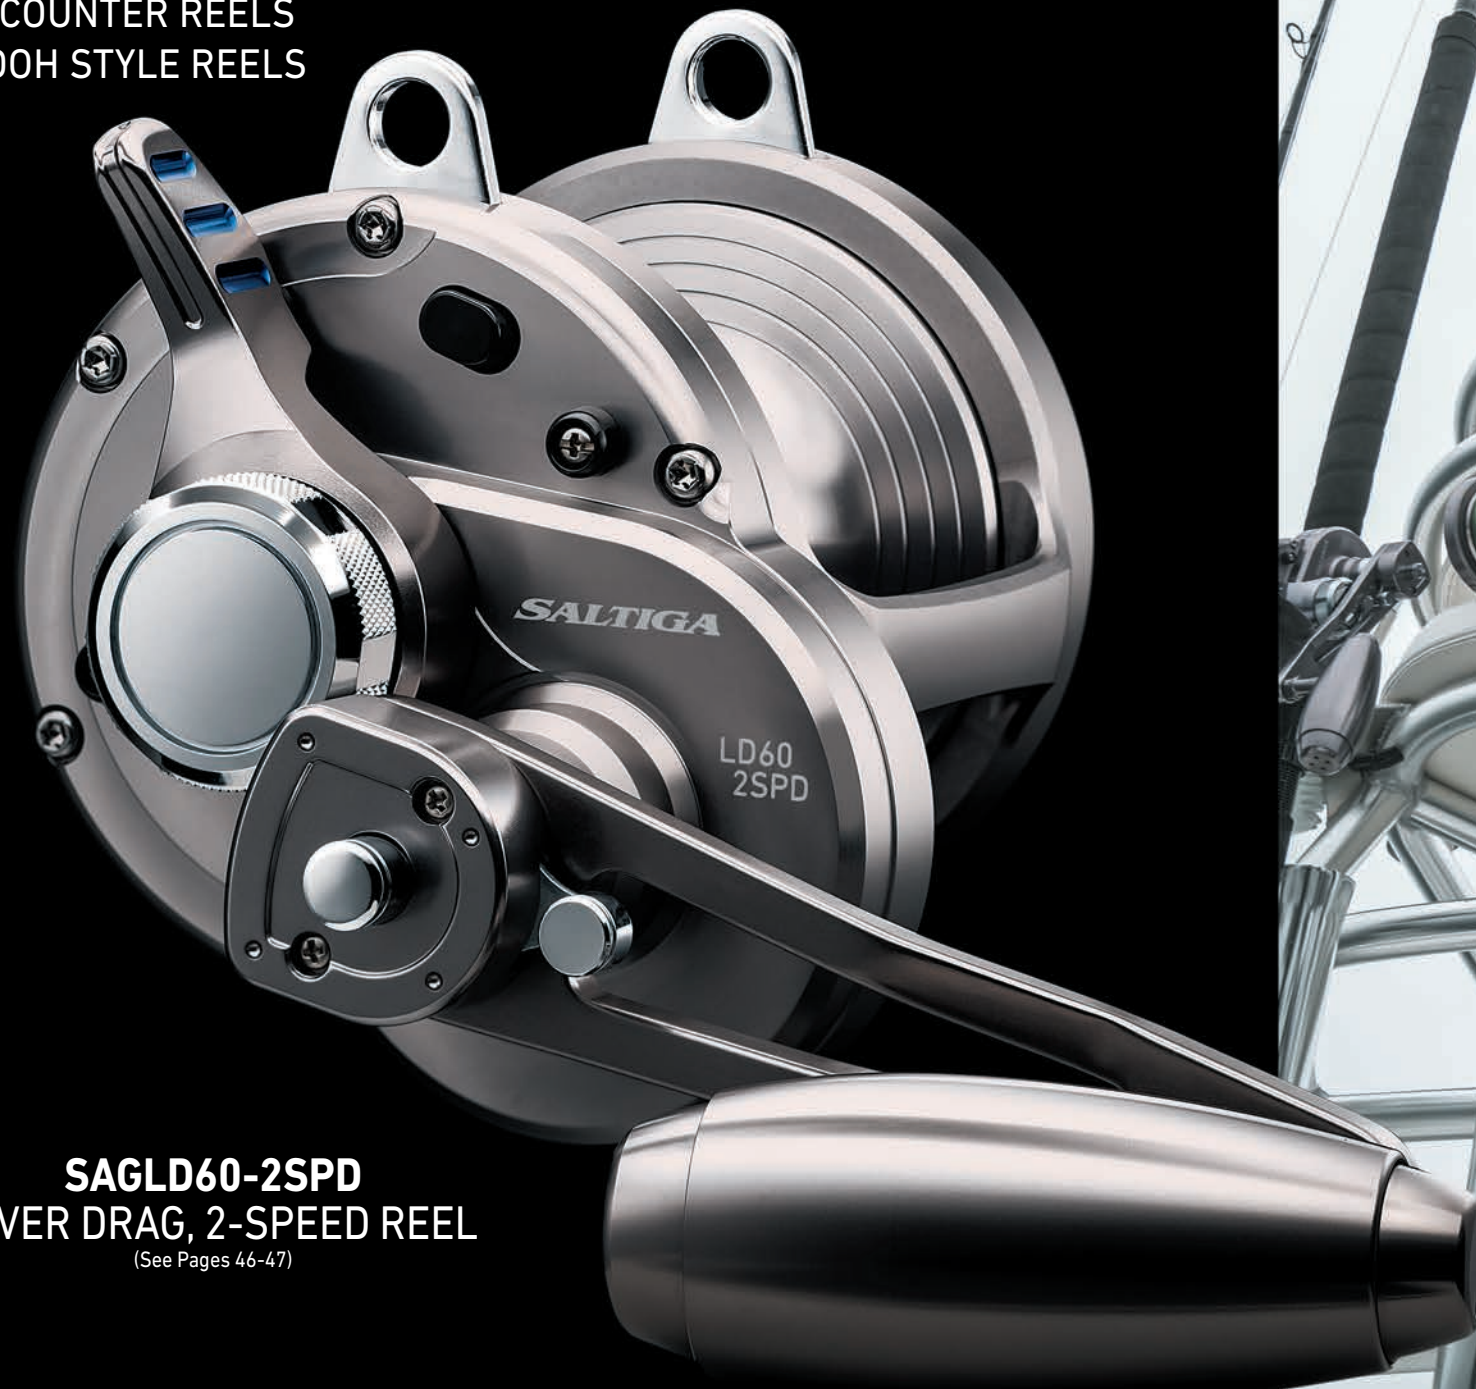

BB = Stainless Steel Ball Bearing

For more info visit: Daiwa.us

CONVENTIONAL REELS

INCLUDING:

- » LEVER DRAG REELS
- » STAR DRAG REELS
- » LINE COUNTER REELS
- » DENDOH STYLE REELS

SAGLD60-2SPD
LEVER DRAG, 2-SPEED REEL

(See Pages 46-47)

2-SPEEDS
Power or speed at the push of a button.

SALTIGA

DIGIGEAR

BIG SIZE FOR BIG POWER
A new super-sized stainless steel DIGIGEAR is smoother winding and gives more torque than ever.

ATD