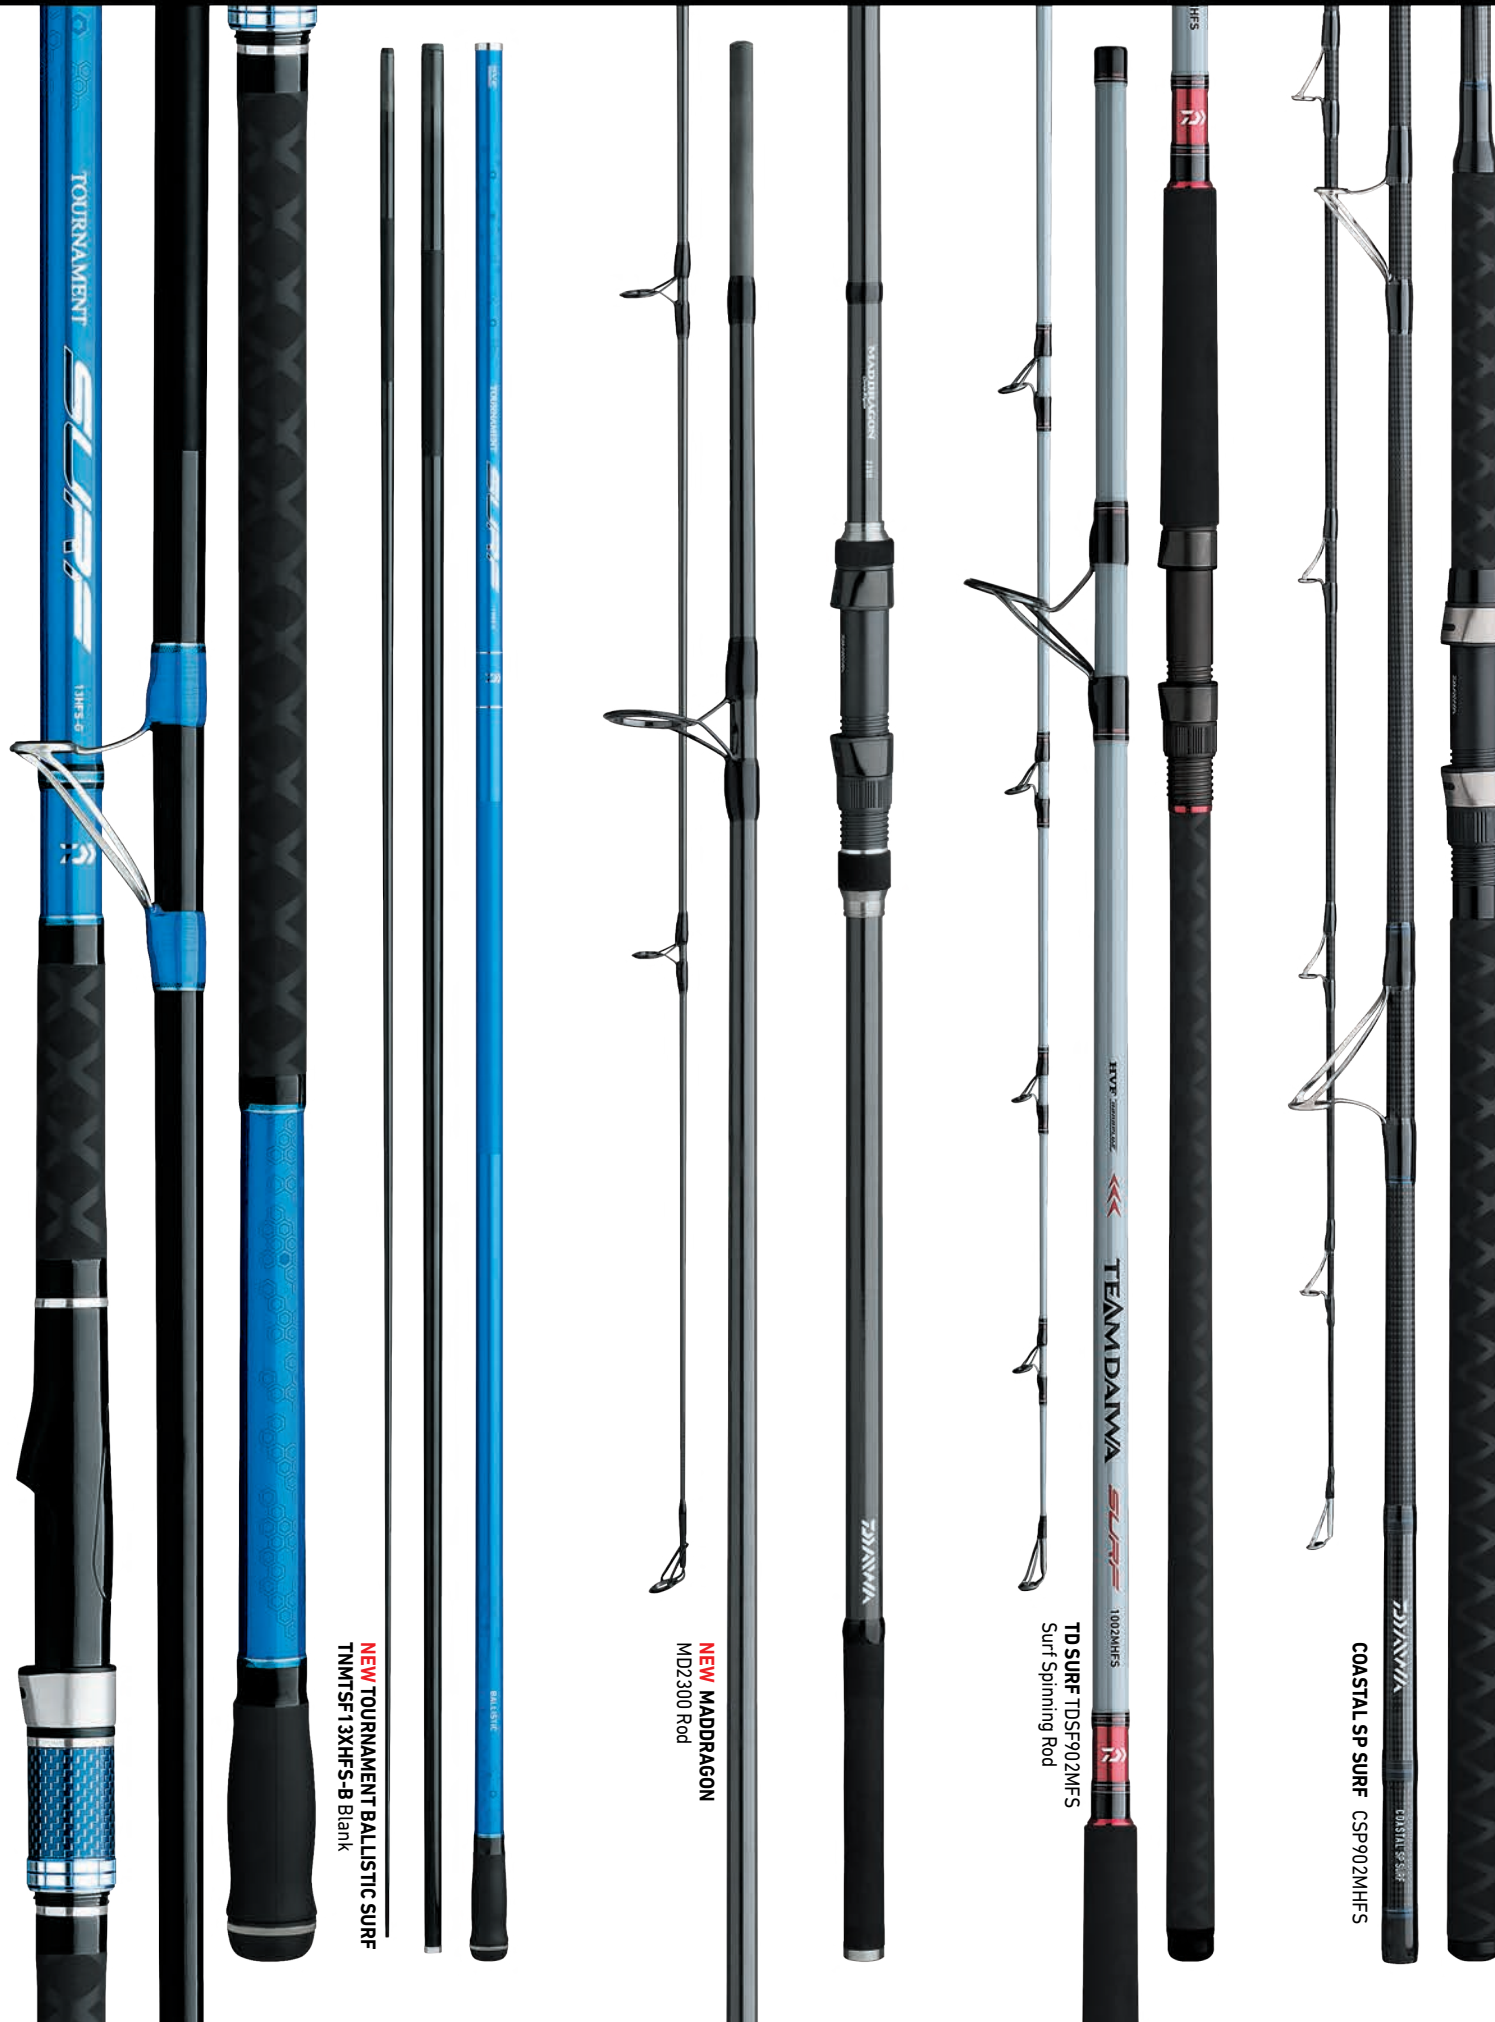

NEW MADDRAGON RODS

» Graphite Composite Blank » Aluminum Oxide Guides » Stainless Hooded Reel Seat » 2-Piece Models Feature 50/50 Split » Limited 1 Year Warranty

Model Number	Test Curve	Action	Length (Feet)	Pieces	Line Wt. (Lb.)	Lure Wt. (Ounces)	No. Guides	MSRP
NEW MADDRAGON RODS								
MD2234	2.75lb	F	12'	2	6-18	MAX 4	6	\$69.99
MD2300	3.0lb	F	12'	2	6-18	MAX 4	6	\$69.99
MD2314	3.25lb	F	12'	2	6-18	MAX 4	6	\$69.99