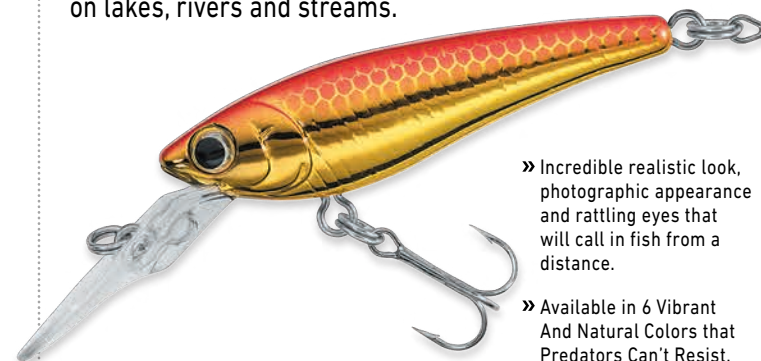

» Incredible realistic look, photographic appearance and rattling eyes that will call in fish from a distance.

» Available in 6 Vibrant And Natural Colors that Predators Can't Resist.

SC SHAD
2" LENGTH
SUSPENDING
3 Feet

WEIGHT	22 RAINBOW TROUT	24 GOLD ORANGE	25 PRIZM SHAD	42 CRYSTAL BLACK GOLD	44 BUBBLE GUM	45 HIMEMASU	HOOK SIZE	MSRP
SUSPENDING SC55SP (1/8 oz.)	■	■	■	■	■	■	#12	$8.99

■ = Available Colors