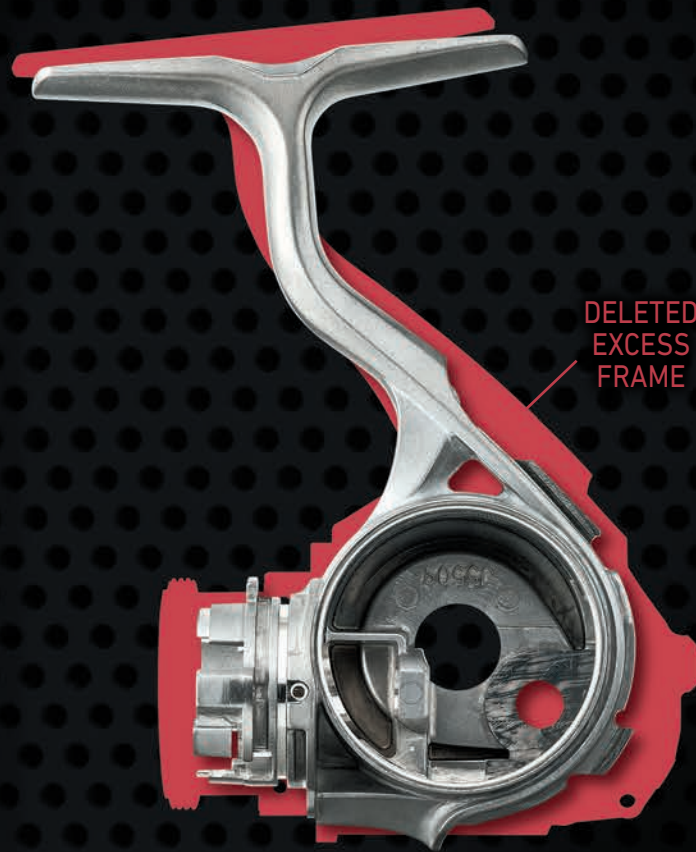

* = Left Hand Retrieve -P = Power Handle CRBB = Corrosion Resistant Ball Bearing, BB = Stainless Steel Ball Bearing, RB = Roller Bearing

PRX400XH-P

For more info visit: Daiwa.us

**DAIWA
SPINNING
REELS**

NEW EXIST LT

(See Page 32)

**NEW
PROCYON MQ LT**

(See Page 33)

**NEW
FREE SWIMMER**

(See Page 42)

DAIWA LT SPINNING REELS

LT LIGHT TOUGH

LIGHT TOUGH (LT) FRAME