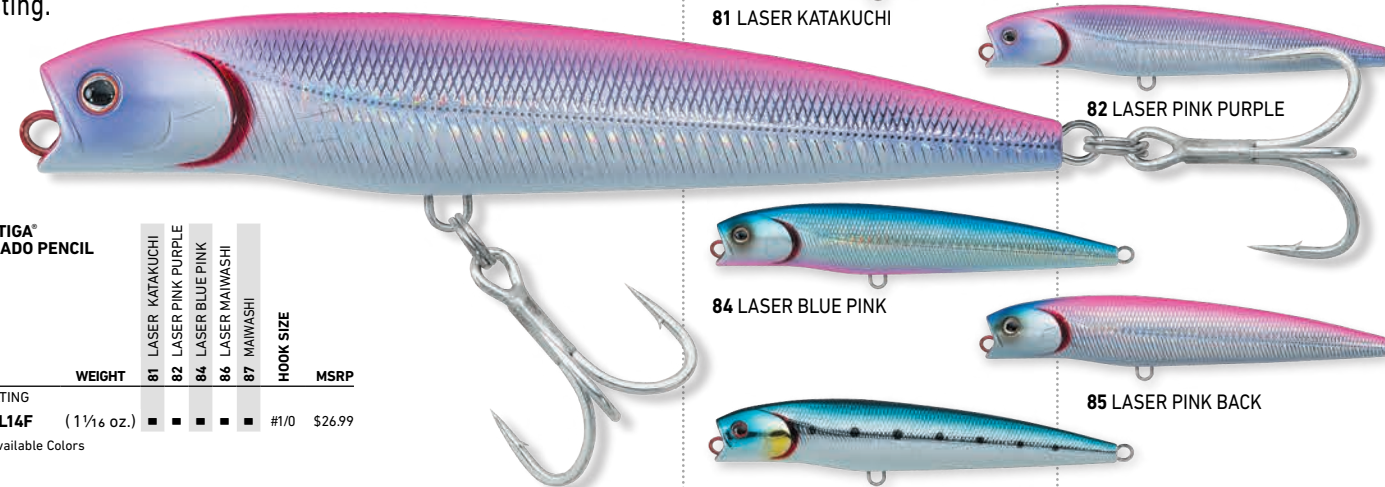

SALTIGA® DORADO PENCIL

Heavy-duty pencil features an open mouth and gill slit design that produces an enticing bubble trail through the mouth and gills. Heavily weighted the Dorado Pencil is perfect for long distance casting.

SALTIGA® DORADO PENCIL		WEIGHT	81 LASER KATAKUCHI	82 LASER PINK PURPLE	84 LASER BLUE PINK	86 LASER MAIWASHI	87 MAIWASHI	HOOK SIZE	MSRP
FLOATING			■	■	■	■	■	#1/0	$26.99
SADL14F	(1 1/16 oz.)	■	■	■	■	■	■	#1/0	$26.99
		■ = Available Colors							

» The weighted belly allows the lure to sink horizontally, shimmering as it sinks, making it a perfect representation of a wounded baitfish

» Twitch it and rip it, and the Dorado Pencil comes to life darting and spluttering a bubble trail that no hungry fish can resist

81 LASER KATAKUCHI

82 LASER PINK PURPLE

84 LASER BLUE PINK

85 LASER PINK BACK

86 LASER MAIWASHI

87 MAIWASHI

SALTIGA® DORADO SLIDER

Sliding baits which combine actions and attraction qualities of both jerkbaits and topwater. Casting the bait into breaking fish and just letting the bait sit horizontally can be deadly.