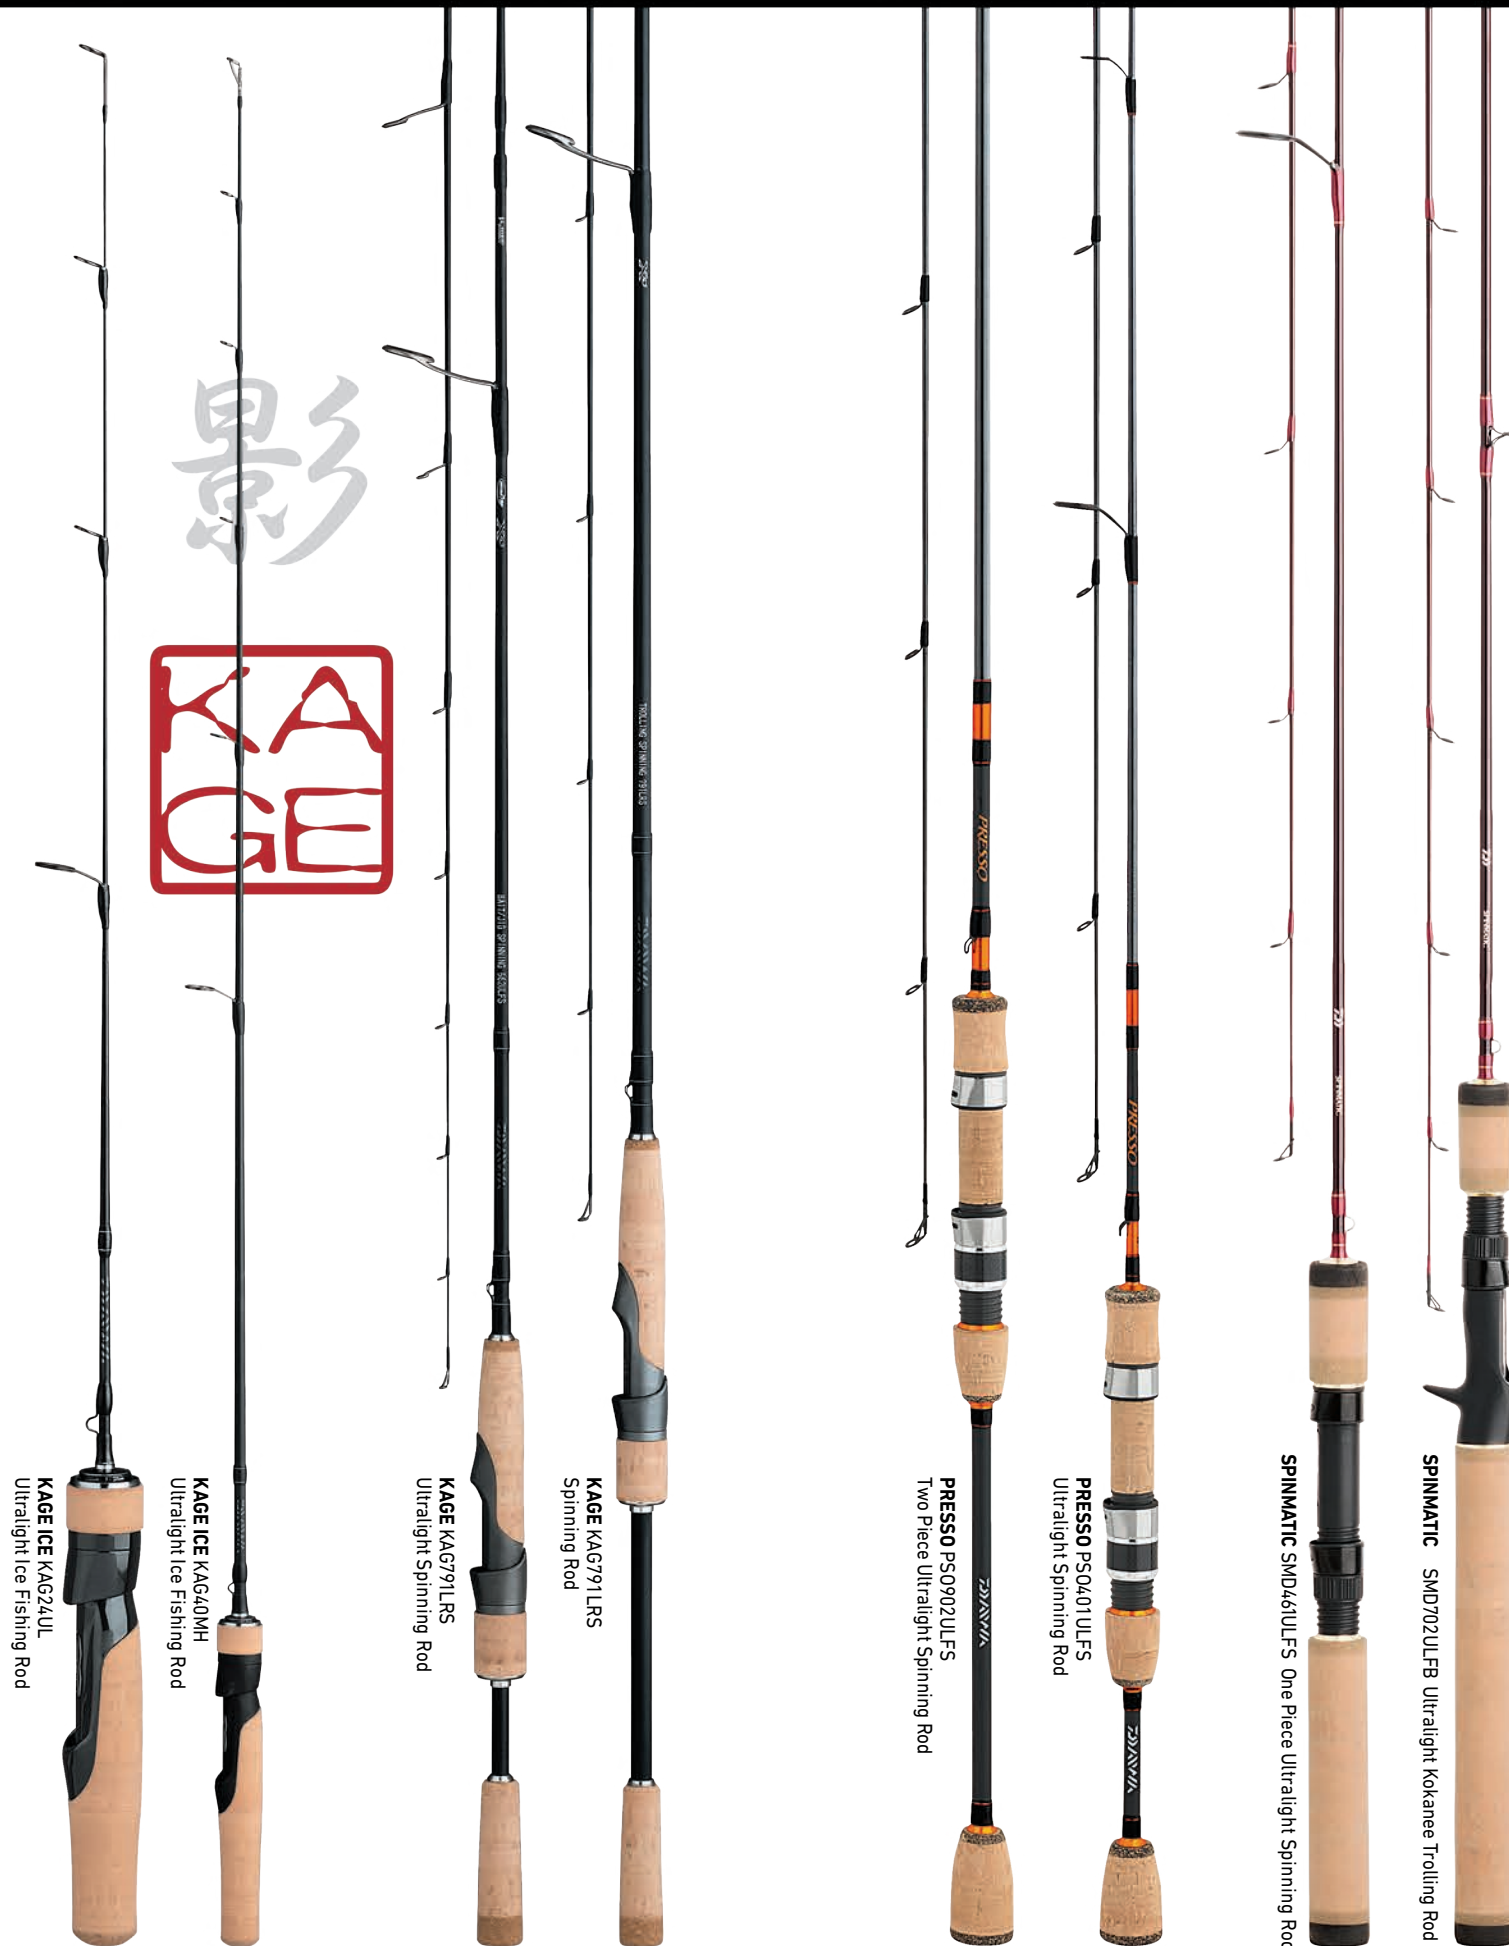

KAGE ICE KAG24UL
Ultralight Ice Fishing Rod

KAGE ICE KAG40MH
Ultralight Ice Fishing Rod

KAGE KAG791LRS
Ultralight Spinning Rod

KAGE KAG791LRS
Spinning Rod

PRESSO PS0902ULFS
Two Piece Ultralight Spinning Rod

PRESSO PS0401ULFS
Ultralight Spinning Rod

SPINMATIC SMD461ULFS One Piece Ultralight Spinning Rod

SPINMATIC SMD702ULFB Ultralight Kokanee Trolling Rod