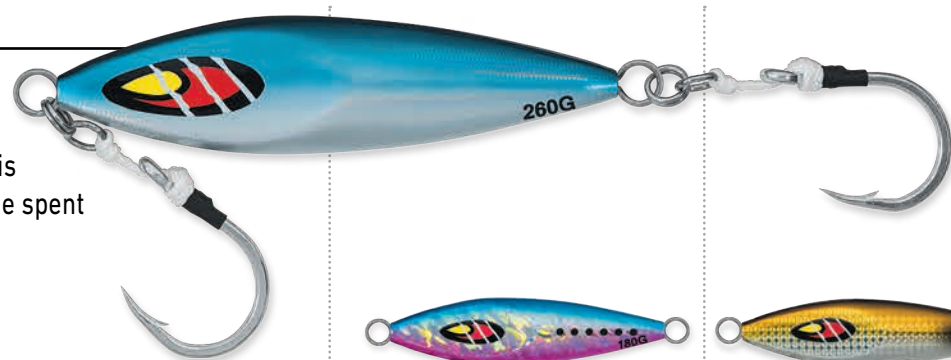

SALTIGA® SL JIGS

METAL SINKING JIGS

A slim profile jig perfect for getting down into the strike zone in a hurry. An irresistible flutter and slicing action creates an erratic look that predators cannot resist.

SALTIGA® SL JIG
METAL JIG
Depth to 0' to Bottom

WEIGHT	15 GUN METAL	16 HOLO SILVER	17 SAND EEL	18 GLOW DOT BLUE	19 FULL ZEBRA ORANGE	20 Zebra Shadow Pink	HOOK SIZE	MSRP
SL80G (2 1/4 oz.)	■	■	■	■	■	■	#3/0	$12.99
SL100G (3 1/2 oz.)	■	■	■	■	■	■	#5/0	$13.99
SL130G (4 3/8 oz.)	■	■	■	■	■	■	#5/0	$15.99
SL160G (4 3/8 oz.)	■	■	■	■	■	■	#7/0	$17.99
SL200G (6 1/3 oz.)	■	■	■	■	■	■	#9/0	$19.99

■ = Available Colors

- » Asymmetrical shape
- » Heavy-Duty Assist Hooks
- » 6 Vibrant Color Patterns

ASYMMETRIC SHAPE

Rounded on one side flat on the other creates a unique fluttering drop.

MR SLOW JIGS

SLOW PITCH STYLE JIGS

The lure shape causes it to cut sharper and flutter on the sink. This maximizes flash as well as the time spent in the strike zone.

MR SLOW
SLOW PITCH JIGS
METAL JIG
Depth to 0' to Bottom

WEIGHT	02 BLUE PINK	12 IWASHI	13 GOGGLE EYE	14 ZEBRA RED GOLD	HOOK SIZE	MSRP
MRS180G (6 1/3 oz.)	■	■	■	■	#7/0	$19.99
MRS220G (7 3/4 oz.)	■	■	■	■	#9/0	$20.99
MRS260G (9 1/2 oz.)	■	■	■	■	#9/0	$21.99

■ = Available Colors

02 BLUE PINK

13 GOGGLE EYE