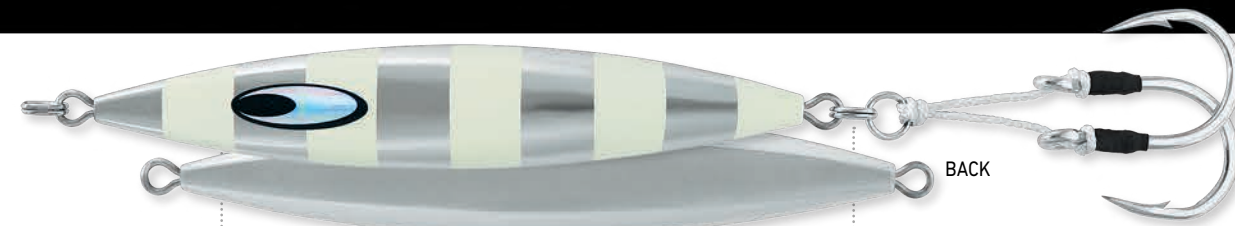

ASYMMETRICAL DESIGN

These lures flutter and fall in enticing patterns that generate strikes on the drop as well as on the retrieve.