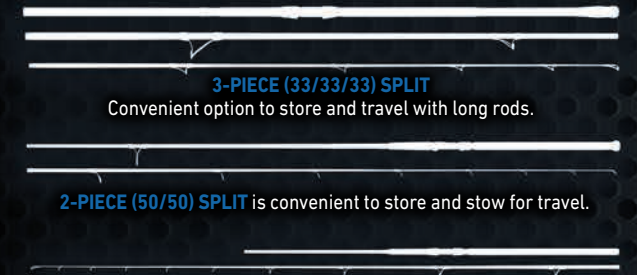

3-PIECE (33/33/33) SPLIT
Convenient option to store and travel with long rods.

2-PIECE (50/50) SPLIT is convenient to store and stow for travel.

2-PIECE (70/30) SPLIT is as similar to a one piece as you're going to get, while still being able to collapse down to store or stow for travel. With all of the guides on the 70% length tip portion, the bend is more evenly distributed.