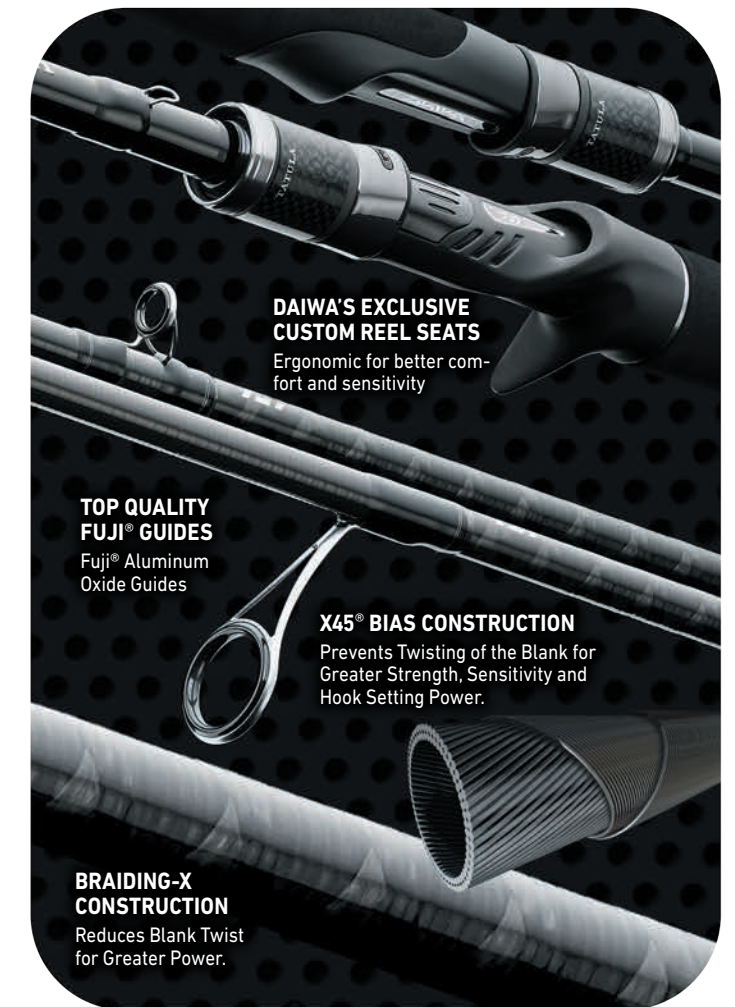

DAIWA'S EXCLUSIVE CUSTOM REEL SEATS
Ergonomic for better comfort and sensitivity

TOP QUALITY FUJI® GUIDES
Fuji® Aluminum Oxide Guides

X45® BIAS CONSTRUCTION
Prevents Twisting of the Blank for Greater Strength, Sensitivity and Hook Setting Power.

BRAIDING-X CONSTRUCTION
Reduces Blank Twist for Greater Power.

For more info visit: Daiwa.us