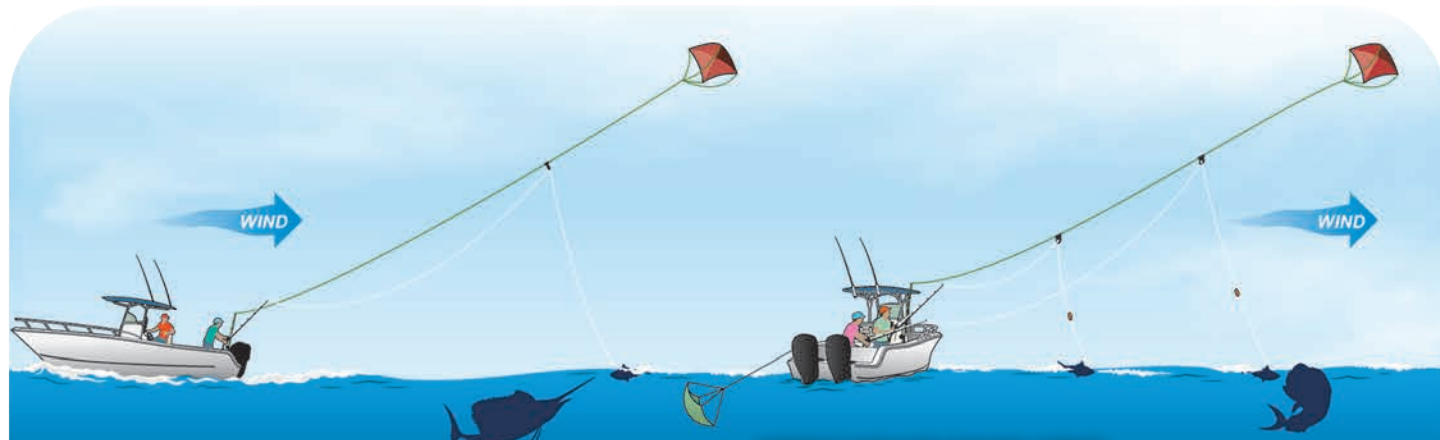

PERFECT FOR KITE FISHING ON THE TROLL

Trolling live or dead baits while using a kite can be extremely effective in attracting strikes from sailfish, tuna, dolphinfish and any other bluewater game fish prone to crashing a bait at the surface. When kite fishing while trolling, it is crucial to motor into the wind to keep the kite from stalling. For maximum surface coverage, many anglers position two kites out of the outriggers and then arrange a full spread of flat lines, as well.

PERFECT FOR KITE FISHING ADRIFT

Drifting is the most popular approach to kite fishing, punctuated by exciting surface strikes from aggressive game fish. Again, using two kites (weighted to fly to the left and right), with multiple baits off each kite line, helps to achieve maximum surface coverage. (In fact, flat lines used on the upwind side of the boat provide even more coverage.) Using a sea anchor(s) to slow the boat's drift can help the kite fly better.

MAGSEALED

MARINE POWER SERIES

BIG GAME POWER ASSIST REELS FEATURE

» **MAGSEALED®** Ball Bearing (MBB) » Momentary Winding Power = 176 lb. » Max Winding Power = 26 lb » No-load Winding Speed = 85m/min » Convenient 12 Volts DC Operation » Machine-cut Aluminum Frame, Sideplates and Spool » Daiwa's unique **POWER LEVER™** for Instant Control of Winding Speed and Power » Programmable Auto Stop™ Feature Stops Winding when Lure reaches the Surface » Digital Readout Measures Line Let Out and Distance Retrieved from the Bottom » Preset Lever Drag » Powerful, Machined Stainless Steel Gear Drive » Manual Winding Option » Washable Design with Sealed Electronics » Power Cord and Reel Bag Included » Stainless Steel Line Guide » Rod Clamp