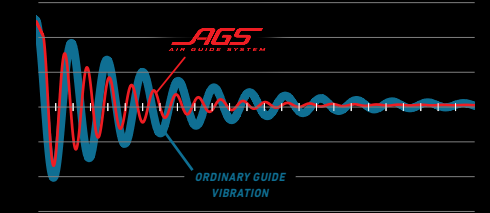

AIR GUIDE SYSTEM (AGS)

Carbon framed guides create a more rigid and sensitive guide, at the same time substantially reducing overall weight.

AGS QUICKLY DAMPENS VIBRATION

Carbon framed guides quickly reduce the vibrations from the bait/line compared to standard guides. This means a quicker response and feel to the angler for increased sensitivity to your bait. This allows you to feel structure better and detect even the slightest of bites.

X45

X45° BIAS CONSTRUCTION

45 Degree Bias Construction prevents twisting of the blank for greater strength, sensitivity and hook setting power.