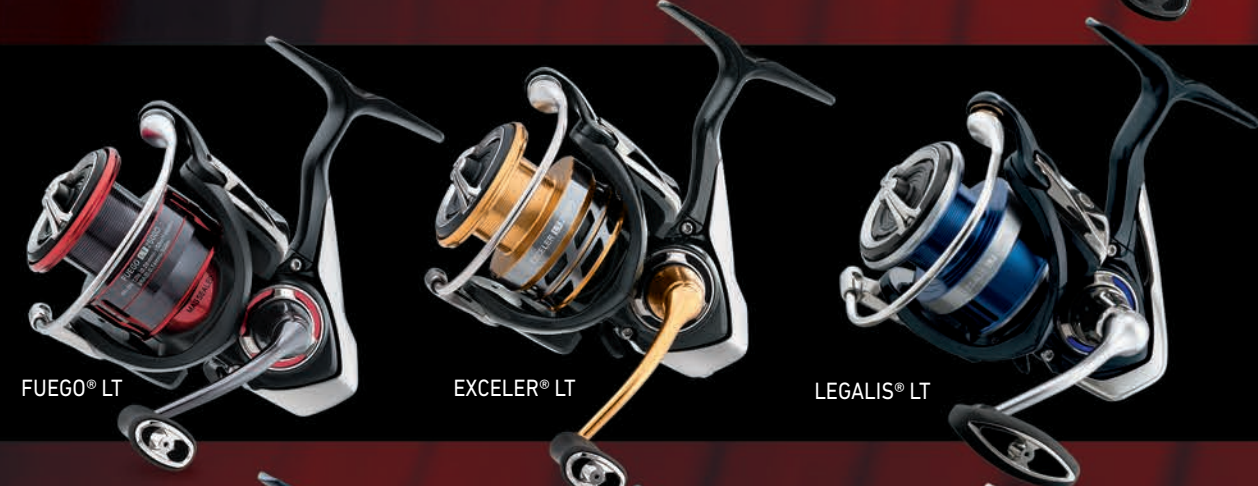

Daiwa's exclusive compact frame design allows for maximum weight reduction.

SMALLER, LIGHTER, TOUGHER FRAME.

MONOCOQUE

Our MONOCOQUE frame design is truly a game changer. Increased weather resistance and a larger drive gear are the perfect embodiment of Light and Tough.

MQ

AIR ROTOR AND AIR BAIL

A uniquely designed AIR ROTOR and AIR BAIL allow for maximum strength, yet reduced overall weight.

AIRBAIL

LT CONCEPT

Featuring DIGIGEAR technology for the perfect combination of performance and value.