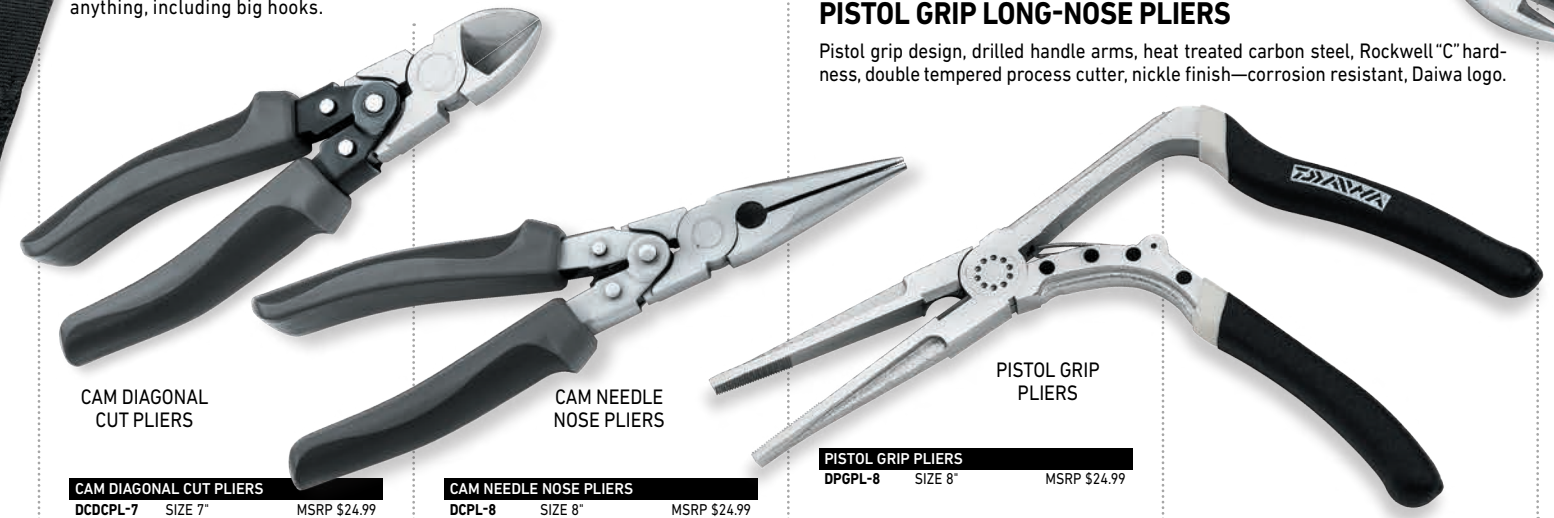

DAIWA SPLIT RING PLIERS
DSRP-5 5" SPLIT-RING PLIERS \$12.99
DSRP-8 8" SPLIT-RING PLIERS \$16.99

CAM PLIERS AND DYKES

CAM DYKES are 7", CAM NEEDLE NOSE are 8". Featuring 80% more leverage gripping and cutting power, cut hooks of almost any gage 10% harder than they would normally make this tool (Normal carbon steel tools are heat treated (with chromium and other stuff) and have about 54°-56° RC (Rockwell C) scale reading. These 2 new high compression Daiwa tools are beefy and will cut just about anything, including big hooks.