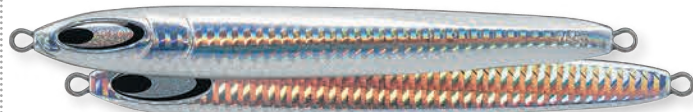

16 HOLO SILVER

- » Asymmetrical shape
- » Heavy-Duty Assist Hooks
- » 6 Vibrant Color Patterns