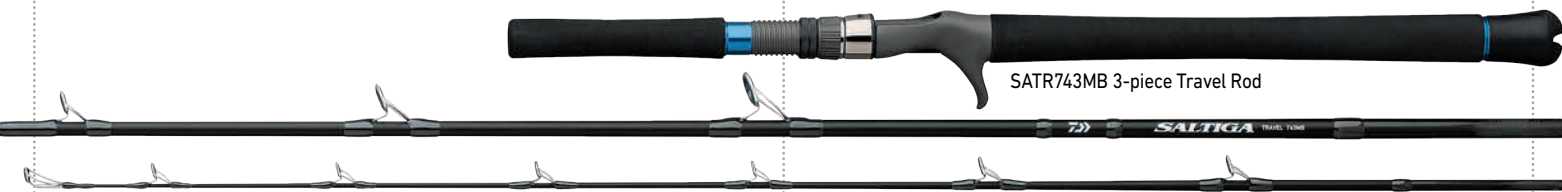

For more info visit: Daiwa.us

PRE-MATCHED COMBOS
& TRAVEL RODS

NEW
TATULA CT COMBO
(See Page 104)

**SALTIGA 3-PIECE
TRAVEL RODS**
(See Page 100)

MULTI-PIECE TRAVEL RODS

SATR743MB 3-piece Travel Rod

SALTIGA® TRAVEL RODS