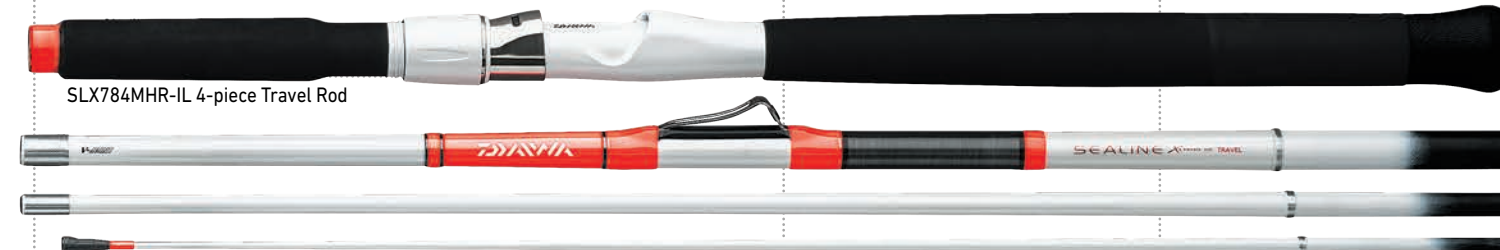

SLX784MHR-IL 4-piece Travel Rod

SEALINE® X-TREME RODS

INTERLINE TRAVEL RODS

» V-Joint Ferrules Bend with a Smooth, Powerful Action » Semi-hard Travel Case (34" x 6") » Multi-piece Travel Design » Limited Lifetime Warranty

Model Number	Power	Action	Length (Feet)	Pieces	Line Wt. (Lb.)	No. Guides	MSRP
SEALINE-X-TREME INTERLINE TRAVEL RODS							
SLX784MHR-IL	MH	R	7'8"	4	20-50 BRAID	2	$249.99
SLX784HR-IL	H	R	7'8"	4	30-60 BRAID	2	$249.99