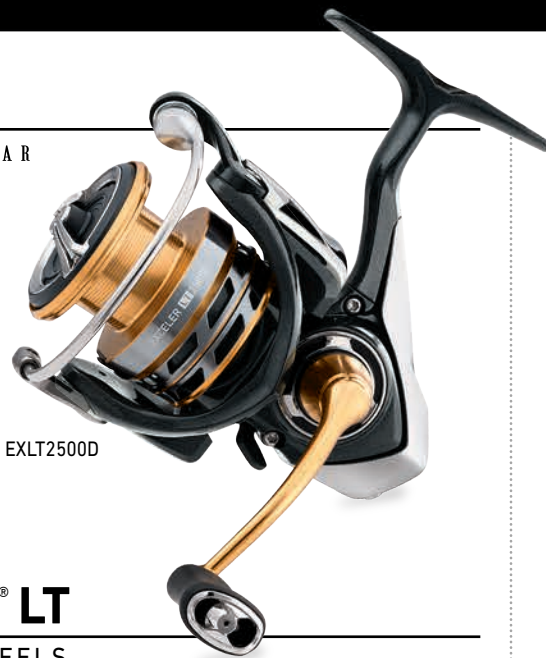

EXCELER® LT

LT SPINNING REELS

» Carbon Light Frame » DIGIGEAR™ » AIR ROTOR® and AIR BAIL® » Machined Aluminum Screw-in Handle » Advanced Tournament Drag System (ATD)

Model Number	Bearings	Gear Ratio	Line Per Turn	Wt. (oz.)	J-Fluoro Capacity (Lb. Test/Yards)	J-Braid Capacity (Lb. Test/Yards)	Drag Max	MSRP
EXCELER LT SPINNING REELS								
EXLT1000D	5BB, 1RB	5.2 : 1	25.5"	6.7	4/250, 6/160	6/320, 8/200	11	$99.99
EXLT2500D	5BB, 1RB	5.3 : 1	29.6"	7.4	8/240, 10/210	10/250, 15/185	22	$99.99
EXLT2500D-XH	5BB, 1RB	6.2 : 1	34.5"	7.4	8/240, 10/210	10/250, 15/185	22	$99.99
EXLT3000D-C	5BB, 1RB	5.3 : 1	31.6"	7.6	10/280, 12/220	15/250, 20/220	22	$99.99
EXLT4000D-C	5BB, 1RB	5.2 : 1	32.5"	8.6	10/360, 14/250	20/280, 30/200	26.4	$99.99

LT LIGHT TOUGH

AIR ROTOR
DIGIGEAR
ATD

REVL2500