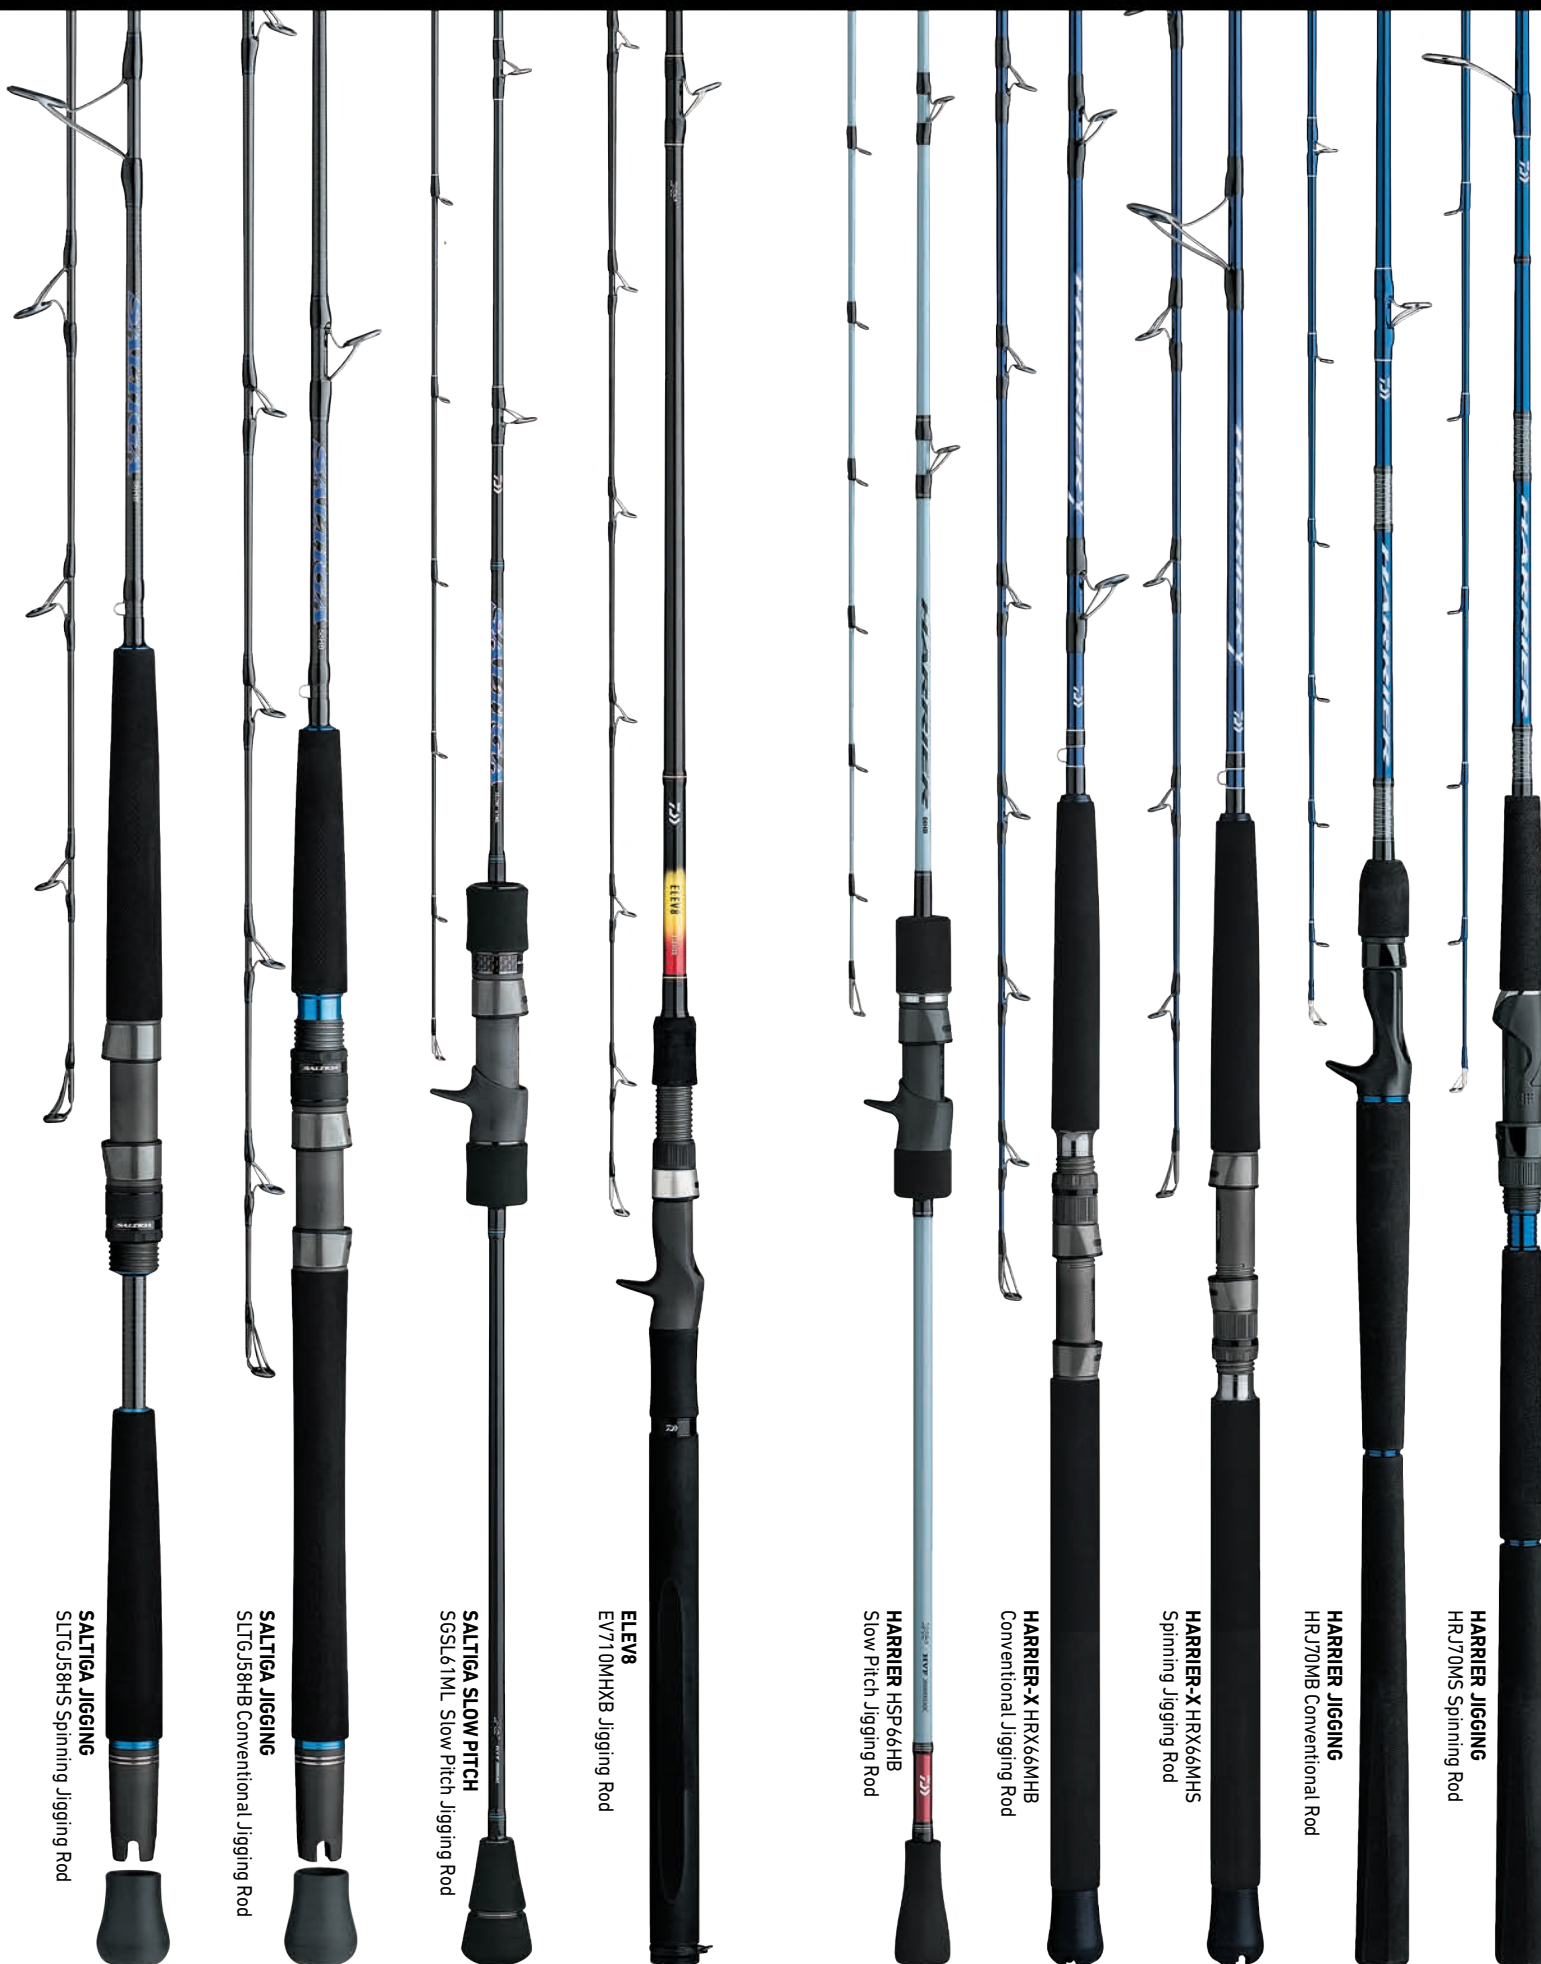

Model Number	Power	Action	Length (Feet)	Pieces	Line Wt. (Lb.)	No. Guides	MSRP
ELEV8 JIGGING RODS							
EV710MXB	M	XF	7'10"	1	15-40 BRAID	11	\$169.99
EV710MHXB	MH	XF	7'10"	1	20-50 BRAID	11	\$169.99
EV710HXB	H	XF	7'10"	1	30-65 BRAID	11	\$169.99