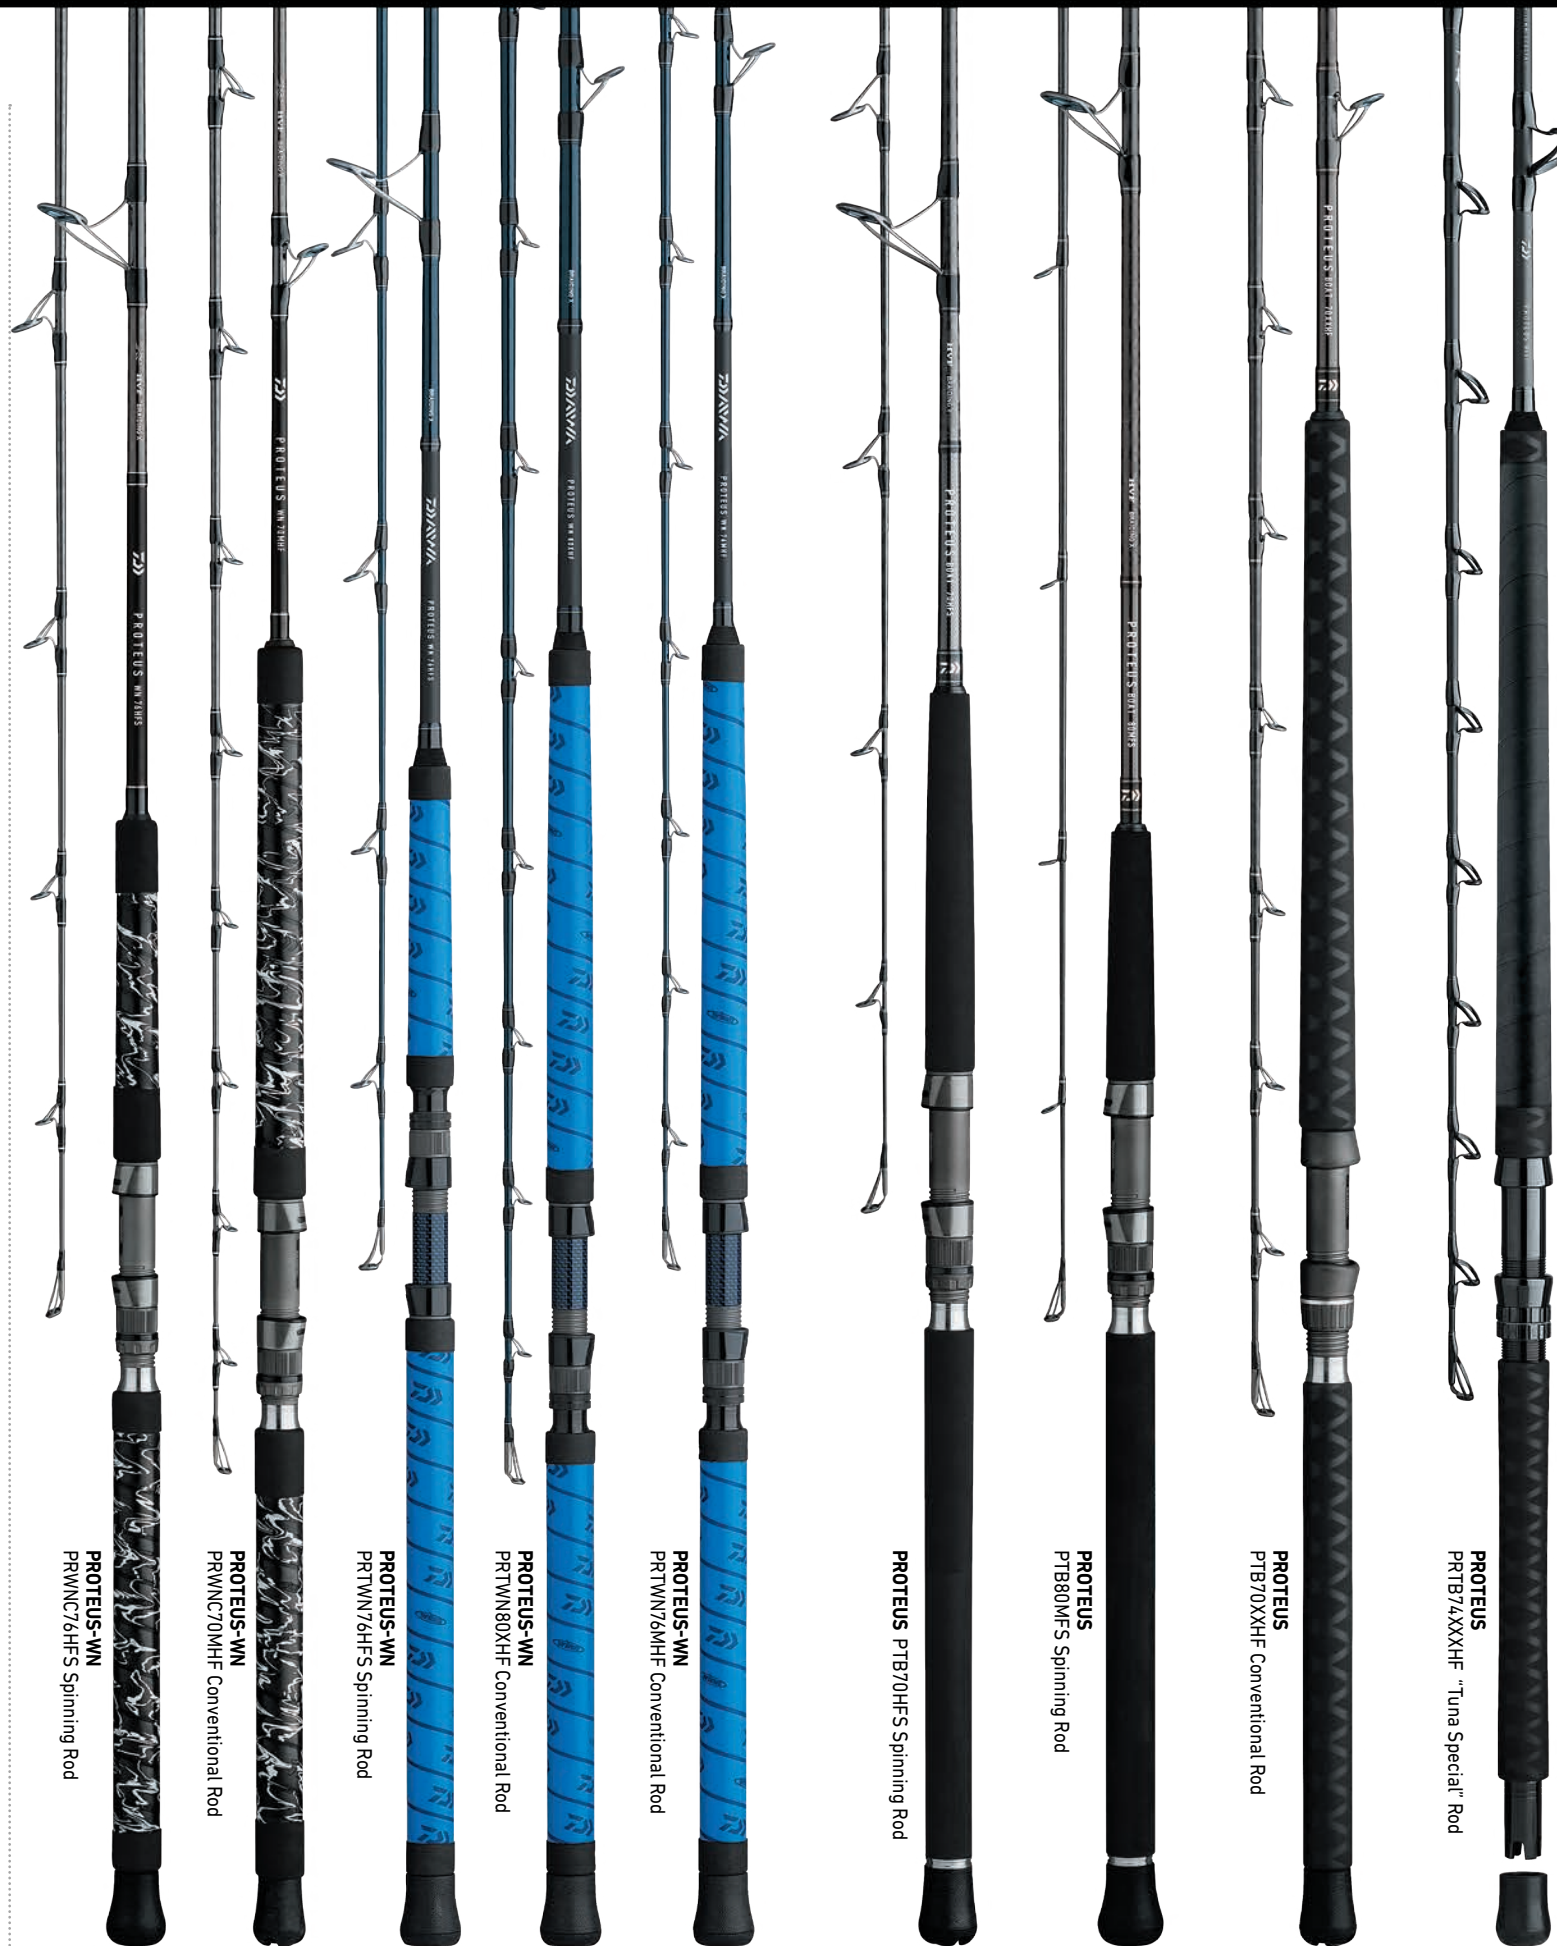

PROTEUS-WN
PRWNC76HFS Spinning Rod

PROTEUS-WN
PRWNC70MHF Conventional Rod

PROTEUS-WN
PRTWN76HFS Spinning Rod

PROTEUS-WN
PRTWN80XHF Conventional Rod

PROTEUS-WN
PRTWN76MHF Conventional Rod

PROTEUS
PTB70HFS Spinning Rod

PROTEUS
PTB80MFS Spinning Rod

PROTEUS
PTB70XXHF Conventional Rod

PROTEUS
PRTB74XXHF "Tuna Special" Rod

PROTEUS® WN BLUE RODS

» Daiwa's Exclusive Camo WINN® grip tape » X45® Bias Graphite Construction » Daiwa's Exclusive HVF™ Graphite (Spinning models) » BRAIDING-X Carbon Fiber Braiding Technology Provides Added Blank Reinforcement, Reducing Unnecessary Blank Twist » Fuji® FazLite® Ring Guides » Limited Lifetime Warranty

Model Number	Power	Action	Length (Feet)	Pieces	Line Wt. (Lb.)	No. Guides	MSRP
PROTEUS WN CONVENTIONAL RODS							
PRTWN76MHF	MH	F	7'6"	1	15-30 (40-80 BRAID)	10	$229.99
PRTWN76HF	H	F	7'6"	1	20-50 (55-100 BRAID)	10	$239.99
PRTWN76XHF	XH	F	7'6"	1	30-60 (70-120 BRAID)	10	$249.99
PRTWN80MHF	MH	F	8'	1	15-30 (40-80 BRAID)	11	$229.99
PRTWN80HF	H	F	8'	1	20-50 (55-100 BRAID)	11	$239.99
PRTWN80XHF	XH	F	8'	1	30-60 (70-120 BRAID)	11	$249.99
PRTWN810HF	H	F	8'10"	1	30-50 (55-100 BRAID)	12	$279.99
PRTWN810MHF	MH	F	8'10"	1	20-40 (40-80 BRAID)	12	$269.99
PROTEUS WN SPINNING RODS							
PRTWN76MHFS	MH	F	7'6"	1	40-80 BRAID	7	$269.99
PRTWN76HFS	H	F	7'6"	1	55-80 BRAID	7	$269.99
PRTWN80HFS	H	F	8'	1	55-80 BRAID	7	$279.99

PROTEUS® RODS

» High Volume Fiber (HVF) Construction » Powerful Composite Blank » Fuji® Aluminum Oxide guides » Padded Butt Cap on M and MH Power Rods » Nylon Gimbal on Heavier actions » Fuji® Reel Seat » EVA Foam Grips » Limited 5 Year Warranty

Model Number	Power	Action	Length (Feet)	Pieces	Line Wt. (Lb.)	No. Guides	MSRP
PROTEUS CONVENTIONAL RODS							
PTB70XHF	XH	F	7'	1	30-60 (65-120 BRAID)	10	$199.99
PTB70XXHF	XXH	F	7'	1	80-∞BRAID	10	$199.99
PTB76MF	M	F	7'6"	1	10-25 (20-55 BRAID)	11	$199.99
PTB76MHF	MH	F	7'6"	1	15-30 (40-80 BRAID)	10	$199.99
PTB76HF	H	F	7'6"	1	20-50 (55-100 BRAID)	10	$199.99
PTB76XHF	XH	F	7'6"	1	30-60 (65-120 BRAID)	10	$199.99
PTB80MF	M	F	8'	1	10-25 (20-55 BRAID)	12	$199.99
PTB80MHF	MH	F	8'	1	15-30 (40-80 BRAID)	11	$199.99
PTB80HF	H	F	8'	1	20-50 (55-100 BRAID)	11	$199.99
PTB80XHF	XH	F	8'	1	30-60 (65-120 BRAID)	11	$199.99
PTB810HF	H	F	8'10"	1	20-50 (55-100 BRAID)	12	$199.99
PROTEUS SPINNING RODS							
PTB70MFS	M	F	7'	1	20-55 BRAID	8	$199.99
PTB70MHFS	MH	F	7'	1	40-80 BRAID	7	$199.99
PTB70HFS	H	F	7'6"	1	55-100 BRAID	7	$199.99
PTB74XXHFS	XXH	F	7'6"	1	65-100 BRAID	7	$199.99
PTB76HFS	H	F	7'6"	1	55-100 BRAID	7	$199.99
PTB80MFS	M	F	7'6"	1	20-55 BRAID	8	$199.99
PTB80HFS	H	F	8'	1	55-100 BRAID	7	$199.99
PTB80XHFS	XH	F	8'	1	65-100 BRAID	7	$199.99
PROTEUS "TUNA SPECIAL" ROD							
PRTB74XXHFS	XXH	F	7'4"	1	80-∞BRAID	11	$349.99

SOFT GIMBAL BUTT

Gimbal is always there, soft Nylon heel is more comfortable to fish with.

HEAVY DUTY ALL ALUMINUM SEAGUIDE® REEL SEAT

Tuna Special rod features Dual Locking Nuts with Delran Spacer.