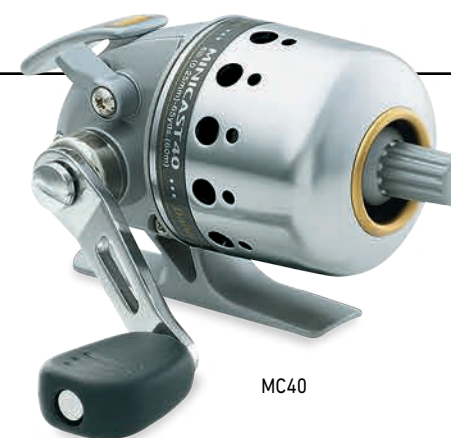

MC40

MINICAST MC40

ULTRALIGHT SPINCAST REEL

» Aluminum Alloy Frame and Nose Cone » Pre-wound With 4 lb. Test Line » Smooth Ball Bearing Drive » Easy Push-button Casting » Smooth Disc Drag

Model Number	Bearings	Gear Ratio	Line Per Turn	Wt. (oz.)	J-Fluoro Capacity (Lb. Test/Yards)	MSRP
MINICAST SPINCAST REEL						
MC40	BU	4.1:1	16.1"	5.5	4/85	$34.99

BU = Bushing