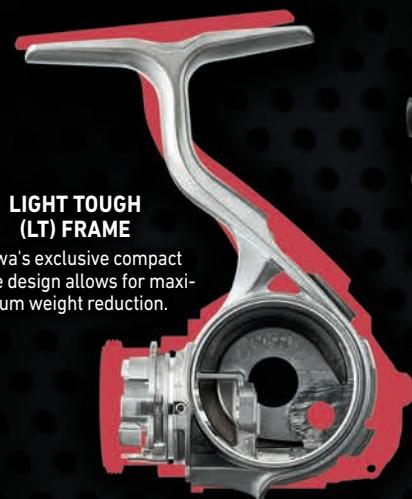

LIGHT TOUGH (LT) FRAME

Daiwa's exclusive compact frame design allows for maximum weight reduction.

AIR ROTOR