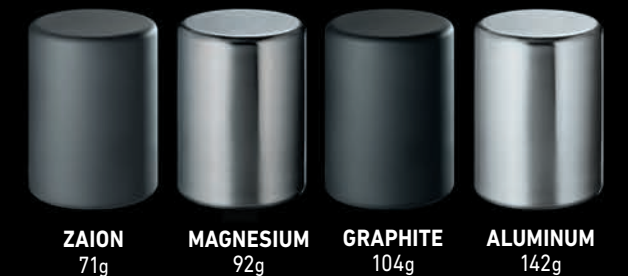

Note: These weights are arbitrary to show the weight differences between the 4 alloys.