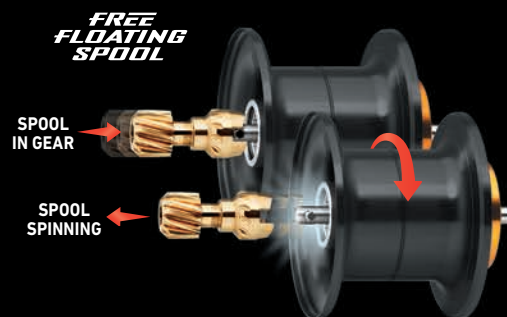

The system uses a moveable inductor cup on one end of the spool. As the spool speeds up or slows, the inductor cup automatically moves in or out of a magnetic field to adjust braking power and prevent backlash. For even greater control, you can adjust the overall strength of the magnetic field.

MAGFORCE[®] MAGNETIC BACKLASH CONTROL

A spool braking system designed to slow the spool speed with magnetic force according to desired settings, in order to prevent overrun.

G1 DURALUMINUM SPOOL

An extremely rigid flex-resistant aluminum alloy. This metal alloy allows us to subtract much of the weight of the spool without sacrificing durability. This also creates less start-up inertia allowing the angler a longer and more manageable cast, especially with light lures.

FREE FLOATING SPOOL

Daiwa's unique system floats the spool independently on precision, stainless steel ball bearings. The pinion rides on its own separate shaft, allowing the spool to spin freely, unhampered by gear train friction when casting.

ZERO ADJUSTER

Once set properly, there is no need to make further adjustments, hence the name. This feature is designed to set the tension control very accurately and it stays in position firmly to allow full free-spool with almost no side-play in the spool optimizing your casting distance and performance.