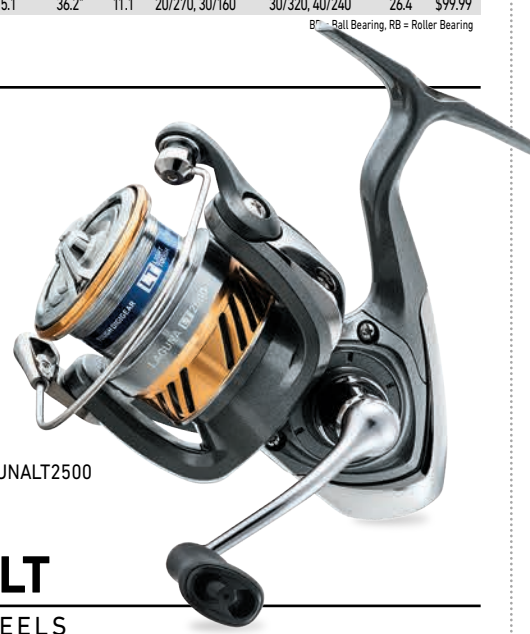

LAGUNA® LT

LT SPINNING REELS

» Carbon Light Frame » DIGIGEAR™ » Machined Aluminum Folding Handle » Advanced Tournament Drag System (ATD) » ABS Aluminum Spool

Model Number	Bearings	Gear Ratio	Line Per Turn	Wt. (oz.)	J-Fluoro Capacity (Lb. Test/Yards)	J-Braid Capacity (Lb. Test/Yards)	Drag Max	MSRP
LAGUNA LT SPINNING REELS								
LAGUNALT1000	3BB, 1RB	5.2 : 1	25.5"	7.8	2/250, 4/110	6/160, 8/135	11	$44.99
LAGUNALT2000	3BB, 1RB	5.2 : 1	26.8"	7.9	4/160, 6/110	6/220, 8/150	11	$44.99
LAGUNALT2500	3BB, 1RB	5.3 : 1	29.6"	9	6/160, 8/110	8/200, 10/170	22	$44.99
LAGUNALT3000D-C	3BB, 1RB	5.3 : 1	31.6"	9.2	10/130, 12/110	8/220, 10/185	22	$44.99
LAGUNALT4000D-C	3BB, 1RB	5.2 : 1	32.5"	10.2	12/160, 14/140	10/220, 15/185	26.4	$54.99
LAGUNALT5000D-C	3BB, 1RB	5.2 : 1	34.5"	10.2	14/250, 20/160	15/320, 20/280	26.4	$54.99

LT LIGHT TOUGH

DIGIGEAR
ATD

CFLT2500