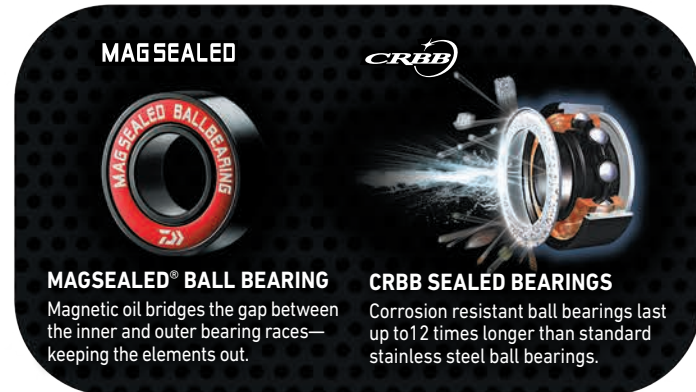

MAGSEALED

CRBB

MAGSEALED® BALL BEARING
Magnetic oil bridges the gap between the inner and outer bearing races—keeping the elements out.

CRBB SEALED BEARINGS
Corrosion resistant ball bearings last up to 12 times longer than standard stainless steel ball bearings.