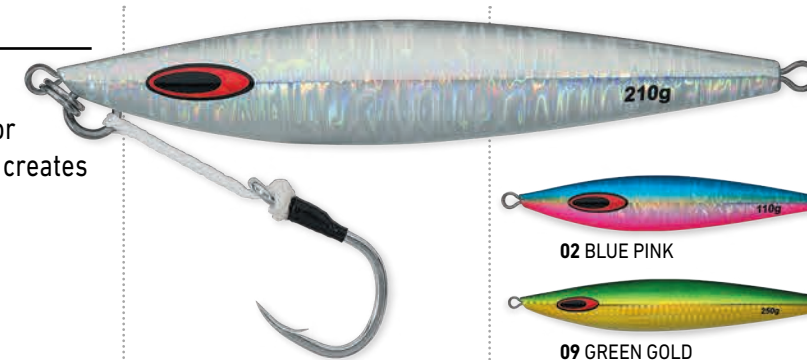

09 GREEN GOLD

10 FULL SILVER

For more info visit: Daiwa.us