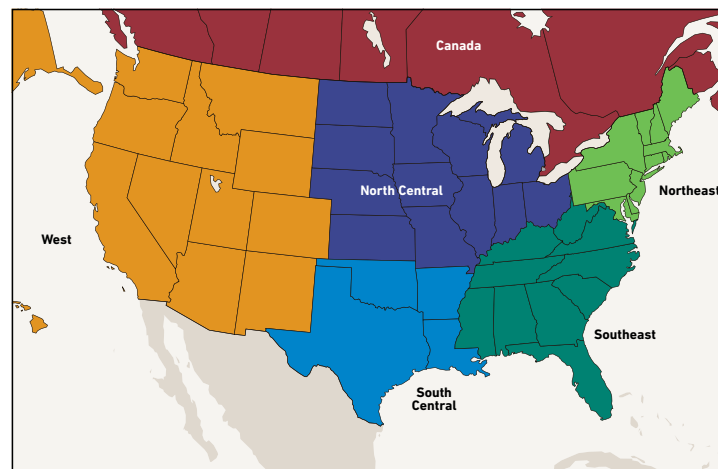

WEST

(AZ, AK, CA, CO, HI, ID, NM, MT, OR, NV, UT, WA, WY)
MASCHMEDT & ASSOCIATES
941 Powell Avenue SW
Suite 150
Renton, WA 98057
(425) 264-0900

NORTH CENTRAL

(IA, IL, IN, KS, MI, MN, MO, ND, NE, OH, SD, WI)
FERGUSON-KELLER ASSOCIATES
230 Capital Drive NE,
Suite 500
Buffalo, MN 55313
(763) 682-2450

SOUTH CENTRAL

(AR, LA, OK, TX)
MASCHMEDT & ASSOCIATES
941 Powell Avenue SW
Suite 150
Renton, WA 98057
(425) 264-0900

NORTHEAST

(CT, DC, DE, MA, MD, ME, NH, NJ, NY, PA, RI, VT)
JONES AND COMPANY
Building One, Suite #106
410 Rouser Road
Moon Township, PA 15108
(772) 221-0100

SOUTHEAST

(AL, FL, GA, KY, MS, NC, SC, TN, VA, WV)
ROGERS SPORTS MARKETING
5066-B North Buford Highway
Norcross, GA 30071
(770) 453-7787

CANADA

GRAYWOOD SPORTING GROUP
611 Neal Drive
Peterborough, ON
CANADA K9J 6X7
(705) 749-0622

NORTH AMERICAN WARRANTY SERVICE AND PARTS

Daiwa is not only a complete Warranty center for all of your reel repair needs. But depending on where you live we also have Authorized Warranty Centers across the country that can help repair and maintain your reels for your convenience.

DAIWA AUTHORIZED WARRANTY CENTERS

DAIWA CORPORATION NATIONAL SERVICE CENTER
1137 Warland Drive
Cypress, CA 90630
(562) 375-6800
daiwa.us

FL REEL & ROD SERVICES INC.
14645 SW 42 Street
Miami, FL 33175
(305) 223-0811
www.fishingreelservices.com

FL KEL'S ROD & REEL SERVICE
430 FL-436
Casselberry, FL 32707
(407) 834-3008
www.kelsrodreel.com

GA NUTTER ROD & REEL SVC.
3383 Hwy 411 NE
White, GA 30184
(770) 386-3978
www.nutterrodandreeel.com

HI TOKUNAGA STORE
619 Manono Street
Hilo, HI 96720
(808) 935-6965
www.tokunagastore.com

LA PROFESSIONAL SPORT SHOP
920 Julia Street
New Orleans, LA 70113
(504) 522-3771

MA NORTH CHATHAM OUTFITTERS
300 Orleans Road
North Chatham, MA 02650
(508)348-1638
www.northchathamoutfitters.com

MO OUTDOORWORLD REEL
2300 E. Turner, Suite M
Springfield, MO 65803
(417) 873-5274

MO PAUL'S BAIT & TACKLE
4421 Chippewa Street
St. Louis, MO 63116
(314) 773-6221

MN THORNE BROTHERS INC
10091 Central Ave. NE
Blaine, MN 55434
(763) 572-3782
www.thornebros.com

NJ NEWARK SINKER COMPANY
101 Route 46
Pine Brook, NJ 07058
(973) 575-1995
www.fairfieldfishing.com

NJ THE REEL SEAT
707 Union Ave. Suite 101
Brielle, NJ 08730
(732) 223-5353

SC HADDRELLS POINT TACKLE & SUPPLY
885 Ben Sawyer Blvd.
Mt. Pleasant, SC 29464
(843) 881-3644
www.haddrellspoint.com

TX CUT RATE SPORTING GOODS
12800 Gulf Freeway
Houston, TX 77034
(281) 481-6838
www.fishingtackleunlimited.com

TX ROY'S BAIT & TACKLE
7613 S Padre Island Drive
Corpus Christi, TX 78412
(361) 992-2960
www.roysbaitandtackle.com

WI MAT'S REEL REPAIR
1930 Pinewood Drive
Eagle River, WI 54521
(715) 337-2337
www.matsreelrepair.com

SERVICE CENTERS

AZ PHOENIX FISHING SUPPLY
4810 N. 16th Street
Phoenix, AZ 85016
(602) 266-2624

CA ANGLER'S CHOICE
1910 Rosecrans Street
San Diego, CA 92106
(619) 223-2324
www.anglerschoicetackle.com