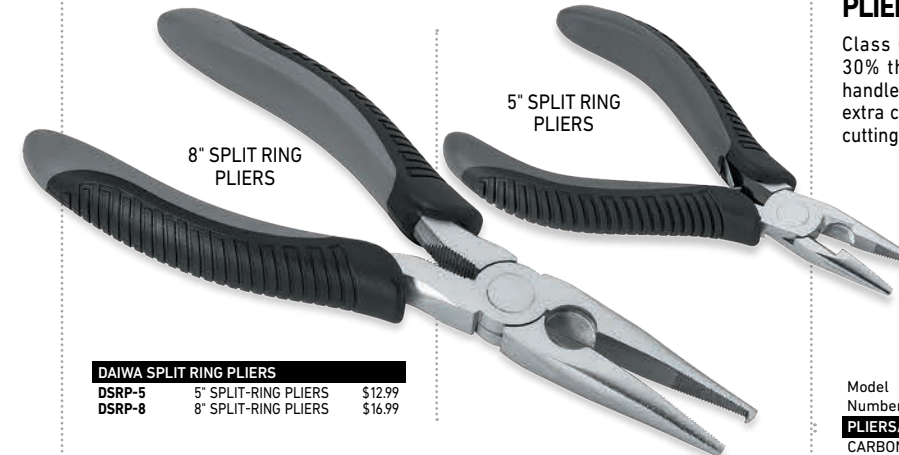

DENDOH POWER CORDS
SLPWA049 (TANACOM REELS) MSRP $59.99
DPCN (TANACOM REELS) MSRP $149.99
DPCP (SEABORG & MARINE POWER) MSRP $149.99

DAIWA SPLIT RING PLIERS
DSRP-5 5" SPLIT-RING PLIERS $12.99
DSRP-8 8" SPLIT-RING PLIERS $16.99

CAM PLIERS AND DYKES

CAM DYKES are 7", CAM NEEDLE NOSE are 8". Featuring 80% more leverage gripping and cutting power, cut hooks of almost any gage 10% harder than they would normally make this tool (Normal carbon steel tools are heat treated (with chromium and other stuff) and have about 54°-56° RC (Rockwell C) scale reading. These 2 new high compression Daiwa tools are beefy and will cut just about anything, including big hooks.