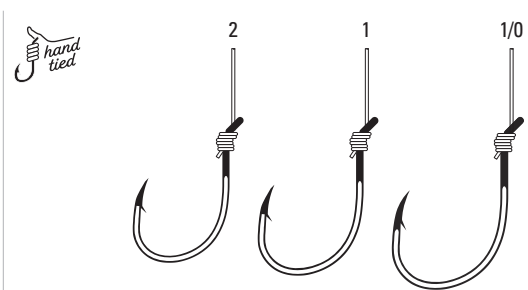

L560-8 - L560-10 Steelhead

L560-8	Red	2, 1 (8lb.)
L560-10	Red	1/0 (10lb.)