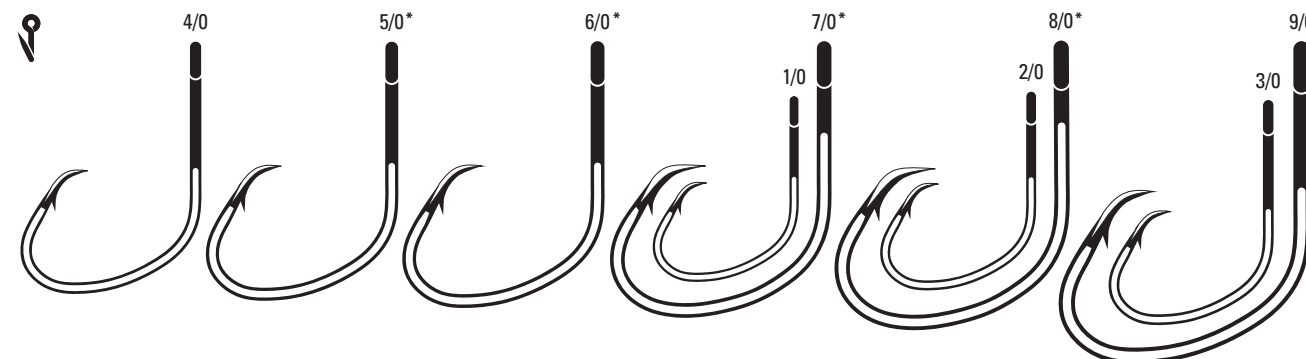

TK3 - TK3-XL Lancet Circle, Offset, Welded Eye*, Medium Wire, Wide Gap, Forged Shank

TK3	Platinum Black	1/0, 2/0, 3/0, 4/0, 5/0, 6/0, 7/0, 8/0, 9/0
TK3-XL	Platinum Black	6/0, 7/0, 8/0, 9/0 (50 pk.)