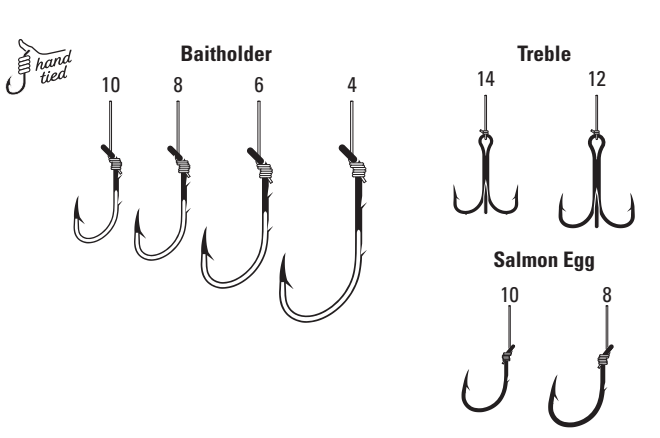

179Q Trout Snelled Assortment, Baitholder, Treble, Salmon Egg, Two Way Spinner, Mono, 7" Line Length

179Q	Varied	14, 12, 10, 8, 6, 4