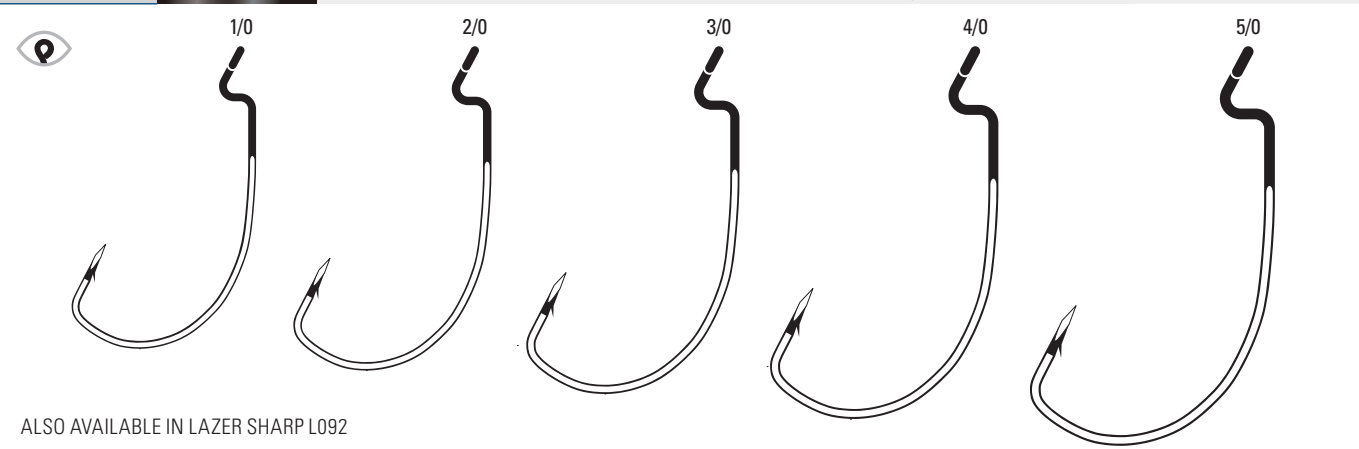

TK110 - TK110-XL Extra Wide Gap Worm, Z-Bend, Non-Offset, Ringed Eye, Forged Shank

TK110	Platinum Black	1/0, 2/0, 3/0, 4/0, 5/0
TK110-XL	Platinum Black	2/0, 3/0, 4/0, 5/0 (15 pk.)