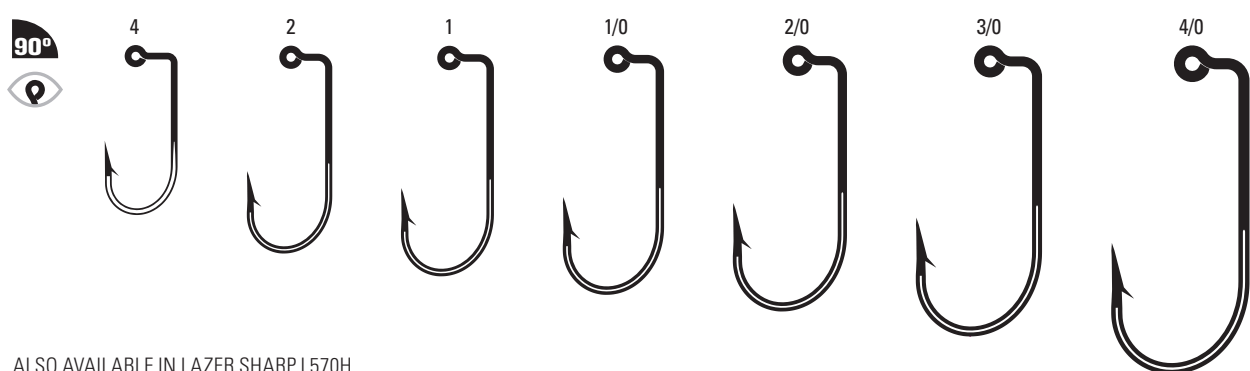

570H - 570HR Aberdeen Jig, Non-Offset, Ringed Eye, 90 Degree Leg, Forged Shank, Heavy Wire

570H	Bronze	1/0, 2/0, 3/0, 4/0	Bulk
570HBP	Platinum Black	4, 2, 1, 1/0, 2/0, 3/0, 4/0	Bulk
570HR	Red	3/0	Bulk