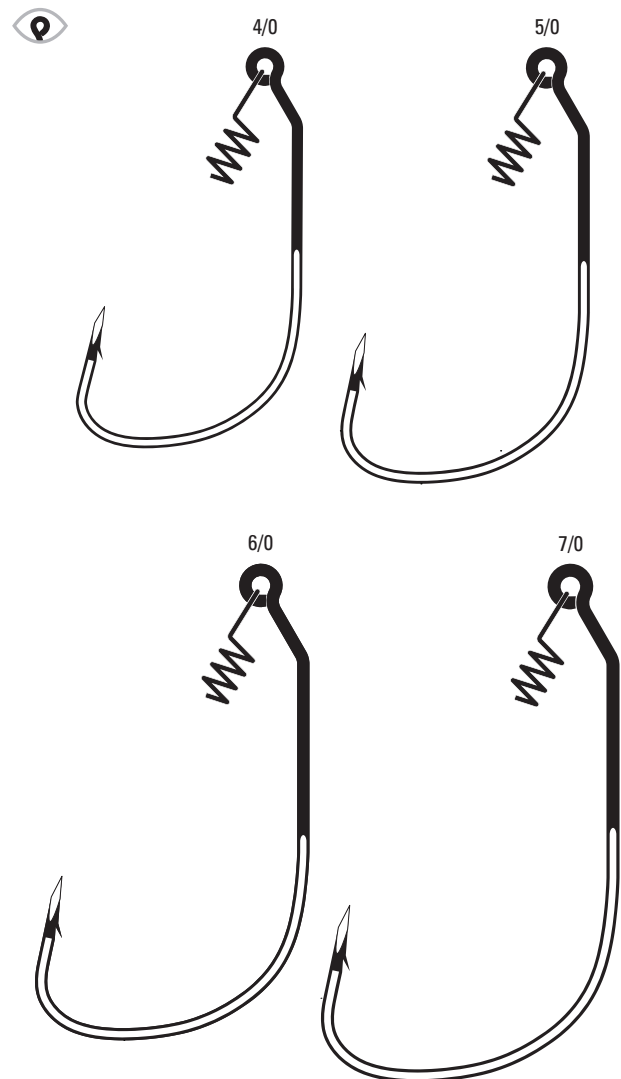

TK140 Swimbait Hook, Spring Bait-Keeper, Ringed Eye, Forged Shank

TK140 Platinum Black 4/0, 5/0, 6/0, 7/0