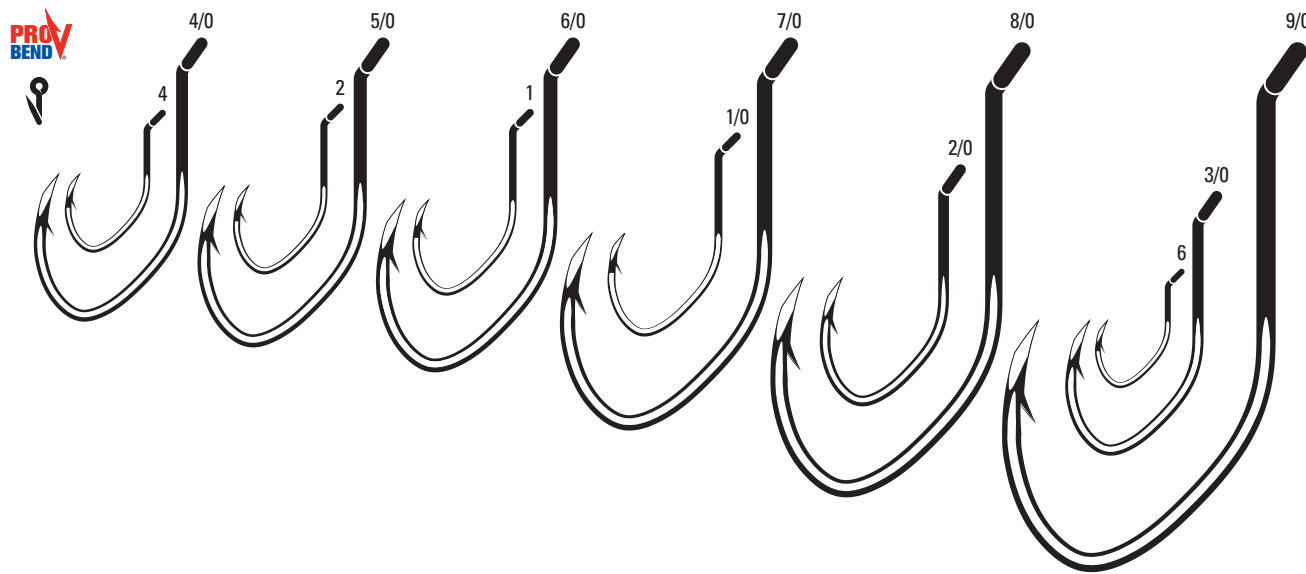

TK2VP-TK2VR Pro-V® Bend, Octopus, Long Shank, Up Eye, Offset, Curved Point, Forged Shank

TK2VP	Platinum Black	6, 4, 2, 1, 1/0, 2/0, 3/0, 4/0, 5/0, 6/0, 7/0, 8/0, 9/0
TK2VR	Red	6, 4, 2, 1, 1/0, 2/0, 3/0, 4/0, 5/0, 6/0, 7/0, 8/0, 9/0