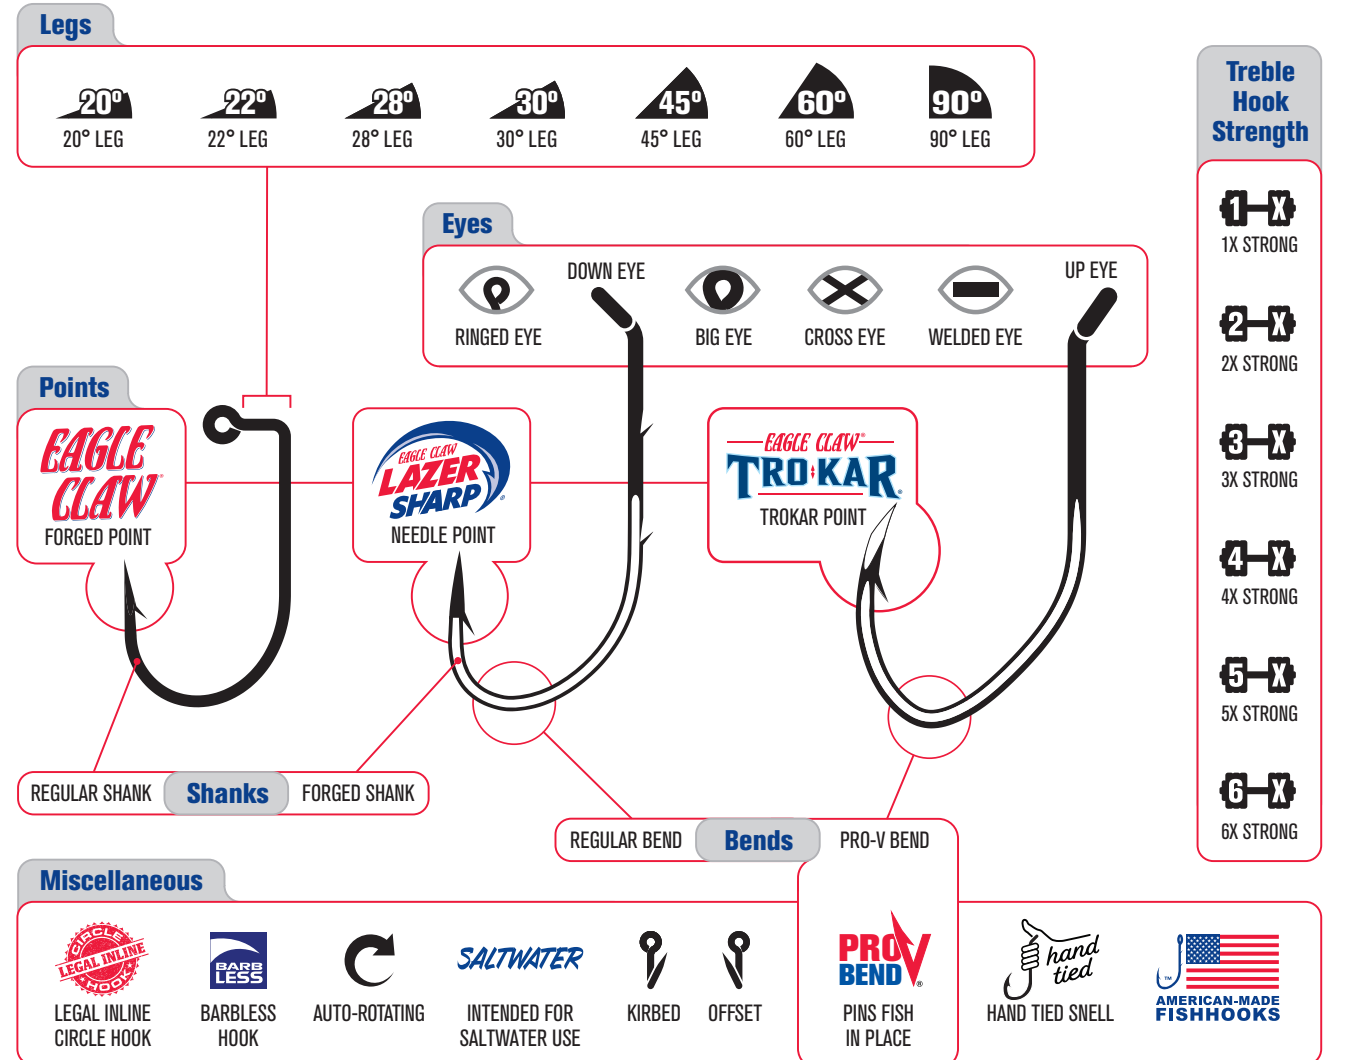

# HOOK TABLE & ICON KEYS

Family Part Number Range	Product Description	Available Pack Sizes or Quantity (See "Packaging Guide" on the page to the left for details)	Available Hook Sizes	Available Hook Colors	Example of Up Eye	Example of Forged Shank
L038 - L038R	Salmon Egg, Baitholder, Offset, Single Slice, Forged Shank, Up Eye		10, 8, 6, 4	Gold, Red		
L038	Gold	F, G, Bulk				
L038R	Red	G, Bulk				

Part # for item group within family

Specifics not readily identifiable in side view hook drawings. Keys to these icons are below.

Indicates Same Hook Family is available in a different hook point

ALSO AVAILABLE IN EAGLE CLAW 038

## **FORGED POINT**

Made in America since 1925, Eagle Claw's Forged Point fish hooks offer time-tested effectiveness and unprecedented value. Trusted through generations, Eagle Claw's flagship fish hooks are the foundational terminal tackle for sport fishing.