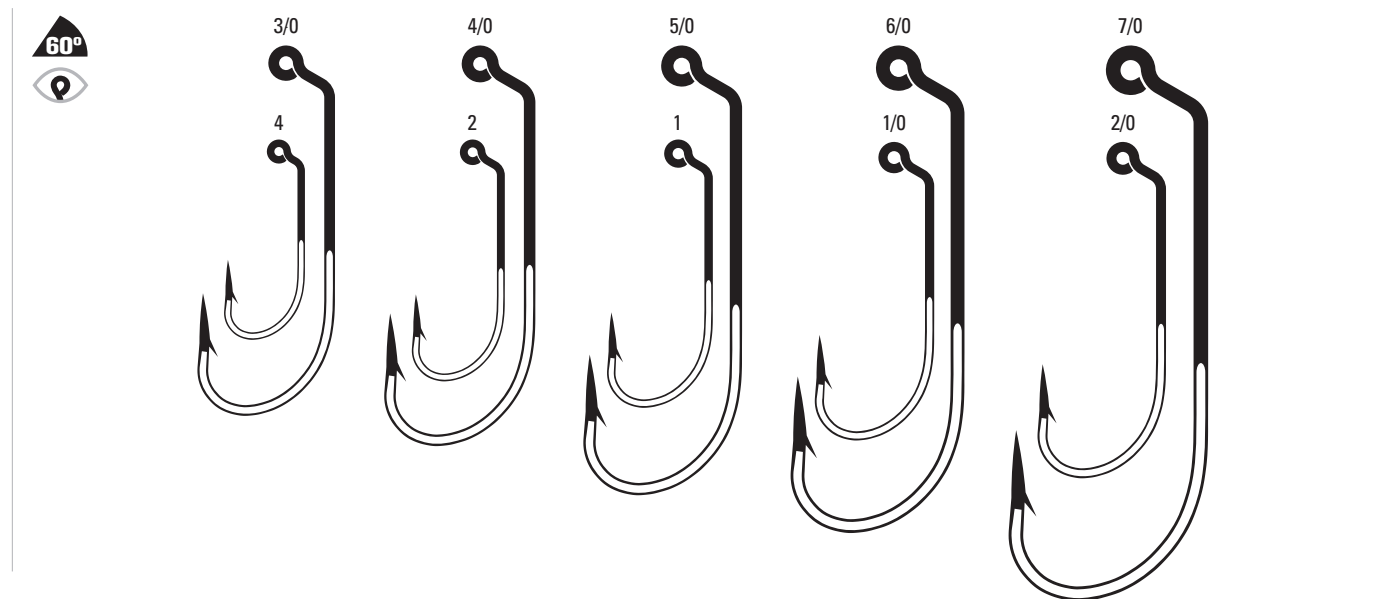

410 - 413 O'Shaughnessy, Heavy Wire, Non-Offset, Ringed Eye, 60 Degree Leg, Forged Shank

410	Bronze	4, 2, 1, 1/0, 2/0, 3/0, 4/0, 5/0, 6/0, 7/0	Bulk
410N	Nickel	5/0	Bulk
413	Sea Guard	4, 2, 1, 1/0, 2/0, 3/0, 4/0, 5/0, 6/0, 7/0	100, Bulk