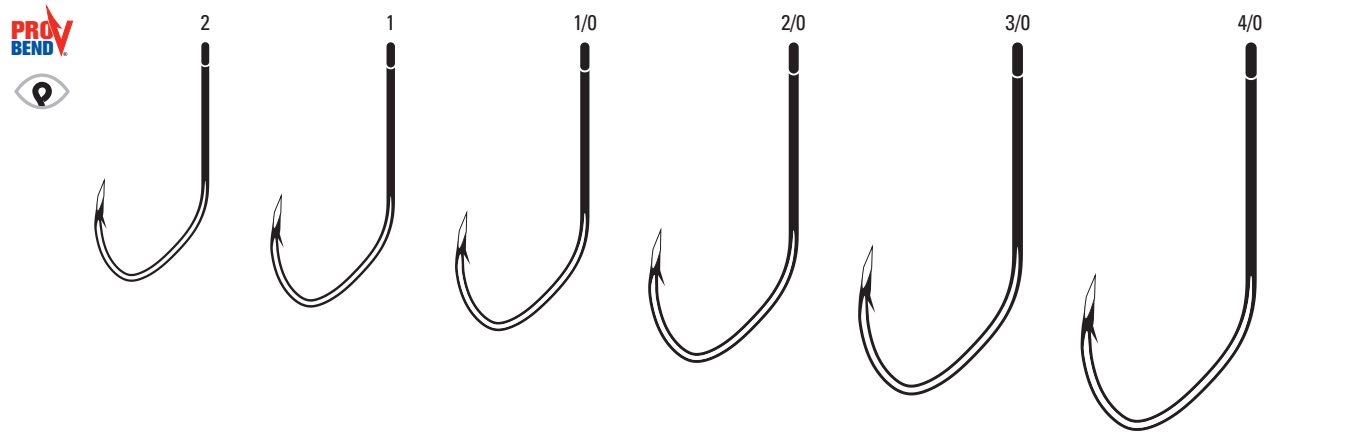

TK137 Pro-V® Finesse Hook, Medium Wire, Ringed Eye, Non-Offset, Forged Shank

TK137 Platinum Black 2, 1, 1/0, 2/0, 3/0, 4/0