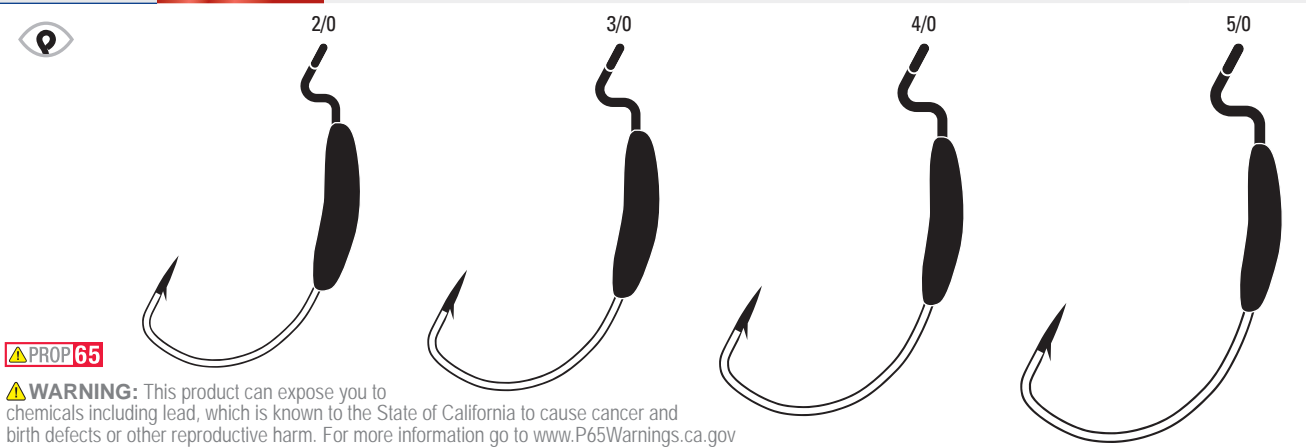

L092G-16 - L092RG-8 Non-Offset, Ringed Eye, Medium Wire, Needlepoint, Forged Shank

L092G-16	Platinum Black	Weighted EWG 1/16 oz.	2/0, 3/0, 4/0, 5/0	G
L092G-8	Platinum Black	Weighted EWG 1/8 oz.	2/0	G
L092RG-16	Red	Weighted EWG 1/16 oz.	2/0, 3/0	G
L092RG-8	Red	Weighted EWG 1/8 oz.	2/0, 3/0, 4/0	G