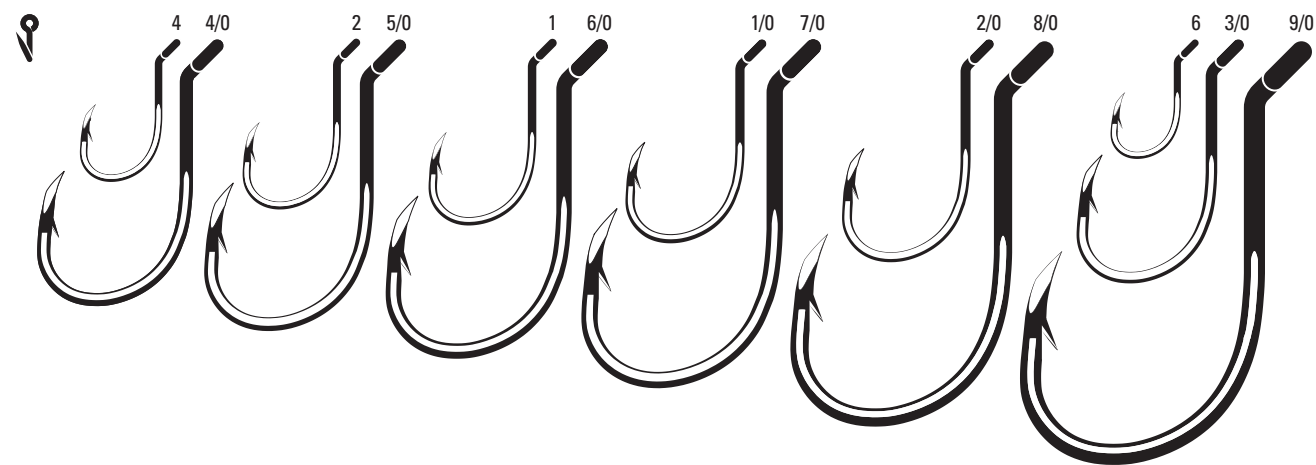

TK2HP - TK2HR Octopus, Up Eye, Long Shank, Offset, Heavy Wire, Forged Shank, Curved Point

TK2HP	Platinum Black	6, 4, 2, 1, 1/0, 2/0, 3/0, 4/0, 5/0, 6/0, 7/0, 8/0, 9/0
TK2HR	Red	6, 4, 2, 1, 1/0, 2/0, 3/0, 4/0, 5/0, 6/0, 7/0, 8/0, 9/0