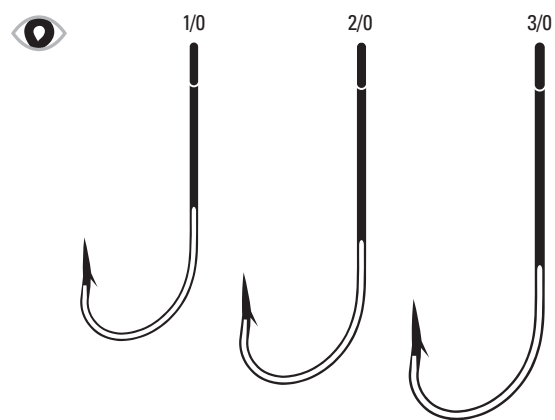

L7259P-L7259R Trailer Hook, Non-Offset, Forged Shank, for Spinner Baits & Buzz Baits, Cut Tubing Included, Big Eye, Needlepoint

L7259P	Platinum Black	2/0	Bulk
L7259R	Red	1/0, 2/0, 3/0	G