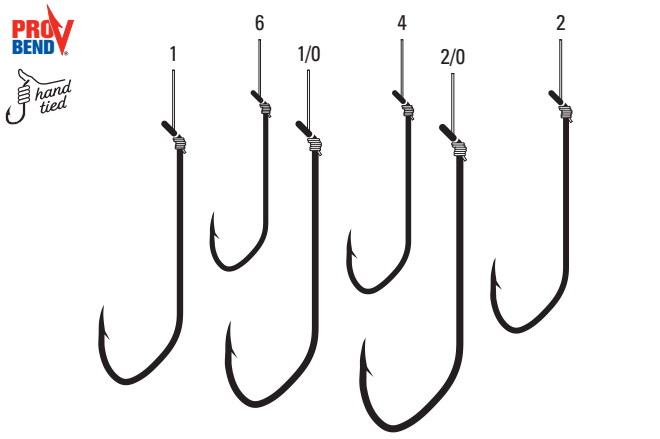

<b>121</b>	Gold	10, 8, 6, 4, 2, 1, 1/0, 2/0, 3/0
<b>121Q</b>	Gold	Assortment, 4 of Each Size
<b>127</b>	Bronze	6, 4, 2, 1

TREBBLES

SNELLS

**126** Pro-V® Bend Aberdeen, Down Eye, Mono, 7" Line Length

<b>126</b>	Gold	6, 4, 2, 1, 1/0, 2/0
------------	------	----------------------

**138** Pro-V® Bend Baitholder, Offset, Down Eye, Two Slices, Mono, 7" Line Length, Forged Shank

<b>138</b>	Bronze	10, 8, 6, 4, 2, 1, 1/0, 2/0
------------	--------	-----------------------------

**139 - 140** Baitholder, Offset, Down Eye, Two Slices, Medium Wire, Mono, 7" Line Length, Forged Shank