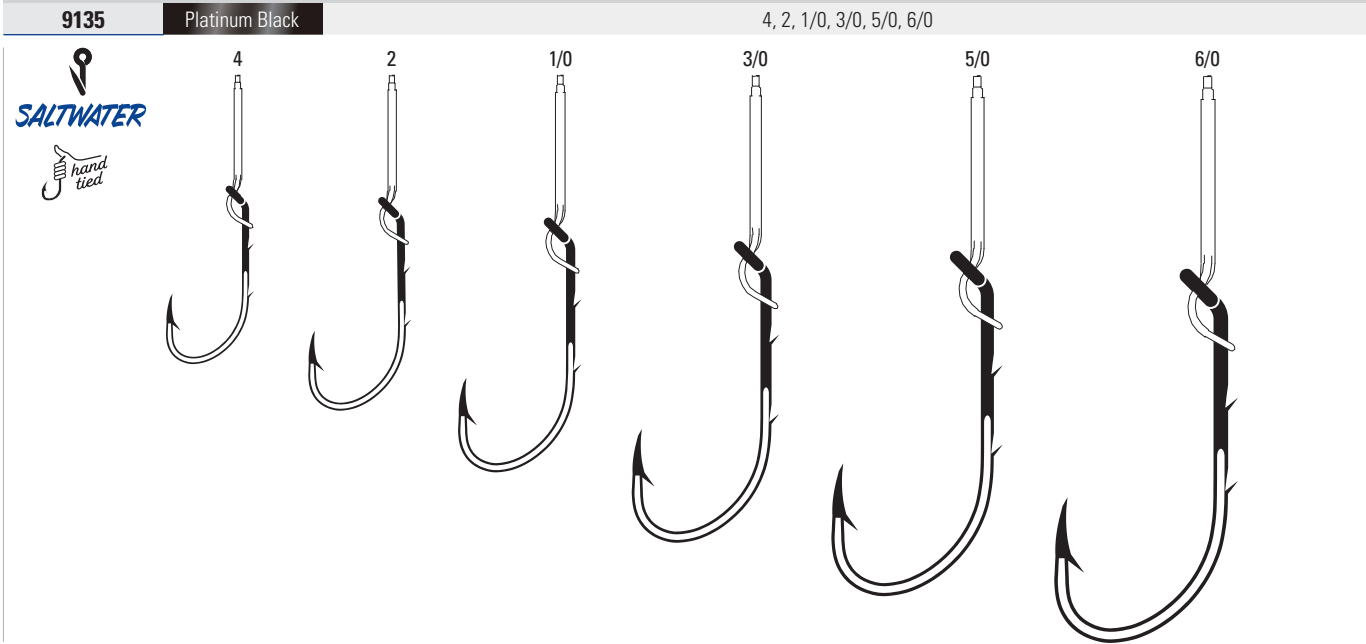

9135 Nylawire, Baitholder, Offset, Down Eye, Two Slices, Medium Wire, 10" Line Length, Forged Shank