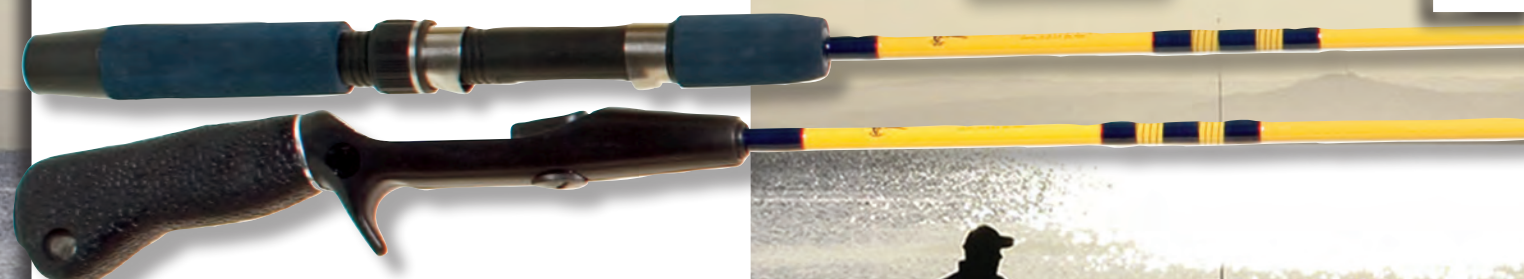

### BRAVE EAGLE SPINNING & SPINCAST RODS

- Available in spinning and spincast models
- Durable, solid glass construction for years of trouble-free fishing
- Soft foam handles for all-day comfort
- Stainless steel guides