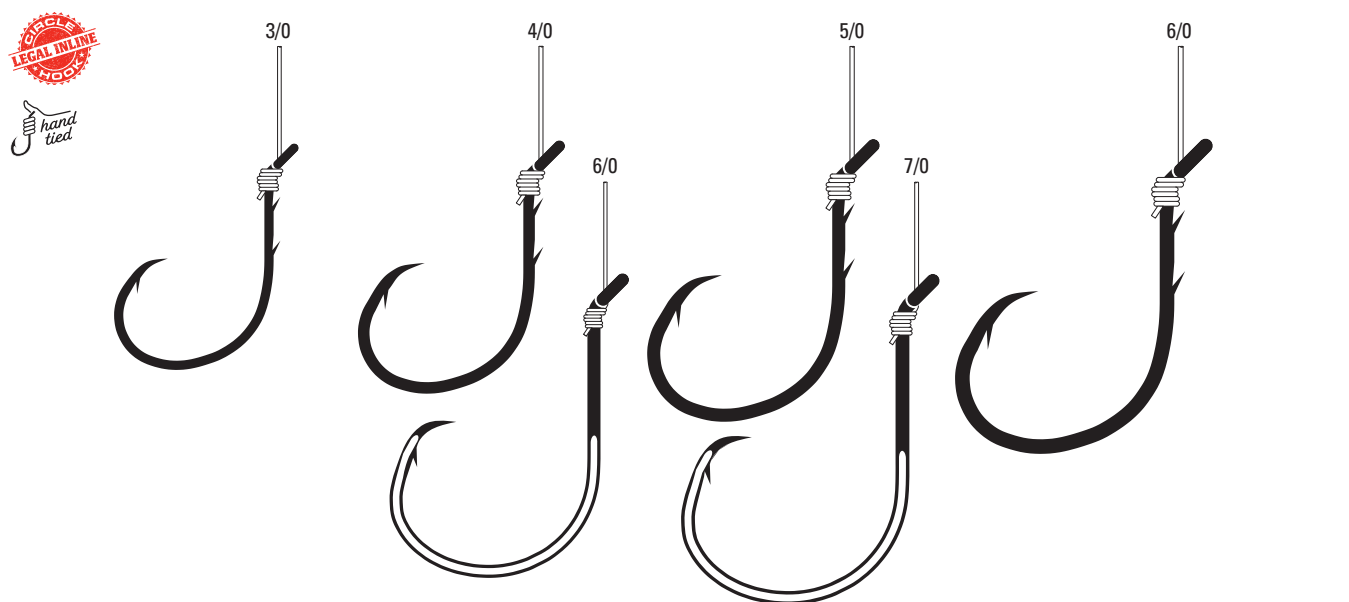

092Q Striped Bass Assortment, Non-Offset, Octopus Circle, Baitholder Circle, 3 of Each Size, Mono, 7" Line Length

092Q	Gold / Platinum Black	Baitholder Circle 3/0, 4/0, 5/0, 6/0 Octopus Circle 6/0, 7/0