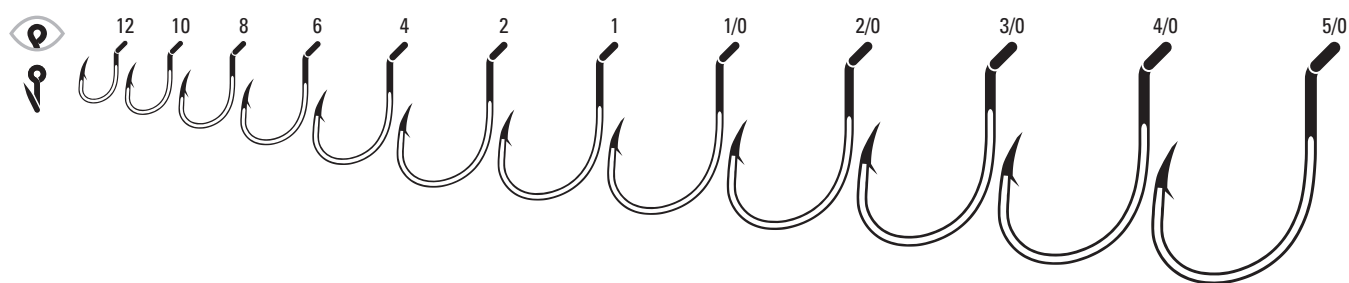

L1B - L1R Salmon/Steelhead, Octopus, Short Shank, Offset, Ringed Eye, Up Eye, Forged Shank, Needlepoint

L1B	Platinum Black	12, 10, 8, 6, 4, 2, 1, 1/0, 2/0, 3/0, 4/0, 5/0	G, U, Bulk
L1R	Red	12, 10, 8, 6, 4, 2, 1, 1/0, 2/0, 3/0, 4/0, 5/0	G, U, Bulk