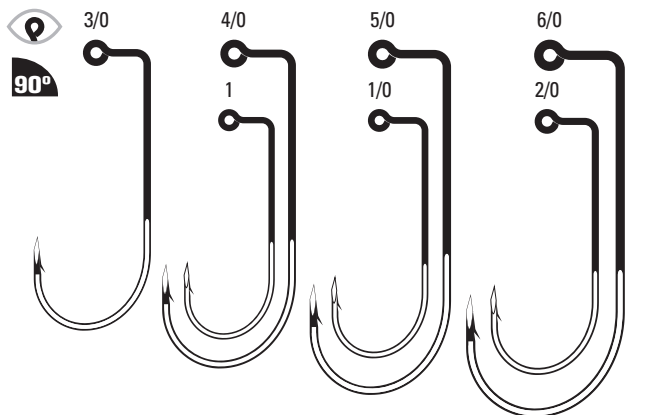

TK180 Light Wire Finesse Worm, Straight Shank, Ringed Eye, Forged Shank, Molded Bait Keeper

TK180	Platinum Black	1/0, 2/0, 3/0, 4/0, 5/0

ALSO AVAILABLE IN LAZER SHARP L18

TK190 Tournament Tube, Non-Offset, Ringed Eye, Forged Shank, Molded Bait Keeper

TK190	Platinum Black	1/0, 2/0, 3/0, 4/0, 5/0

ALSO AVAILABLE IN LAZER SHARP L19

TK197 Primal Circle, Offset, Ringed Eye, Light Wire

TK197	Platinum Black	2/0, 3/0, 4/0, 5/0, 6/0, 7/0

ALSO AVAILABLE IN LAZER SHARP L197

TK220-TK220R Re-Volve, Rotational Shank, Sliced Bait Keeper, Ringed Eye

TK220	Platinum Black	4, 2, 1, 1/0
TK220R	Red	4, 2, 1, 1/0

ALSO AVAILABLE IN LAZER SHARP L22

TK570 Jig, Ringed Eye, Forged Shank, 90-Degree Leg

TK570	Platinum Black	3/0, 4/0, 5/0, 6/0

TK570VP Pro-V® Bend Aberdeen Jig, Light Wire, Non-Offset, Ringed Eye, 90-Degree Leg, Forged Shank

TK570VP	Platinum Black	1, 1/0, 2/0, 3/0, 4/0	50 pk.

ALSO AVAILABLE IN LAZER SHARP L570V

TK230 Helix Drop Shot, Anti-Line Twist, Up Eye, Forged Shank

TK230	Platinum Black	4, 2, 1

TK250 Double Frog Hook, Medium Wire

TK250	Platinum Black	2/0, 3/0, 4/0

TK608P - TK608N Spinnerbait, Medium Wire, Non-Offset, Ringed Eye, Forged Shank

TK608N	Nickel	2/0, 3/0, 4/0, 5/0	50 pk.
TK608P	Platinum Black	2/0, 3/0, 4/0, 5/0	50 pk.

ALSO AVAILABLE IN LAZER SHARP L608