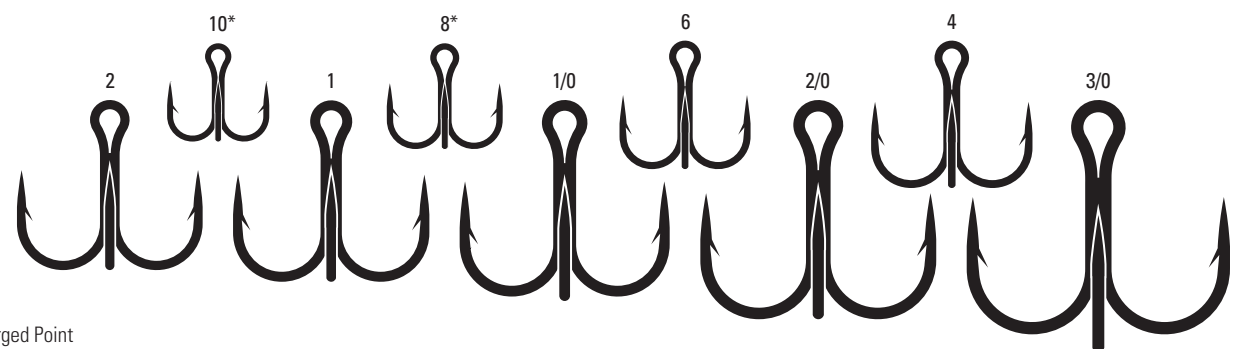

L959 - L960 - L777BP Straight Point, Round Bend, Short Shank, Needlepoint

L959	Platinum Black		8, 6, 4, 2, 1, 1/0	Bulk
L960	Red		10, 8, 6, 4, 2	G
L777BP	Platinum Black		6, 4, 2, 1, 1/0, 2/0, 3/0	G, Bulk