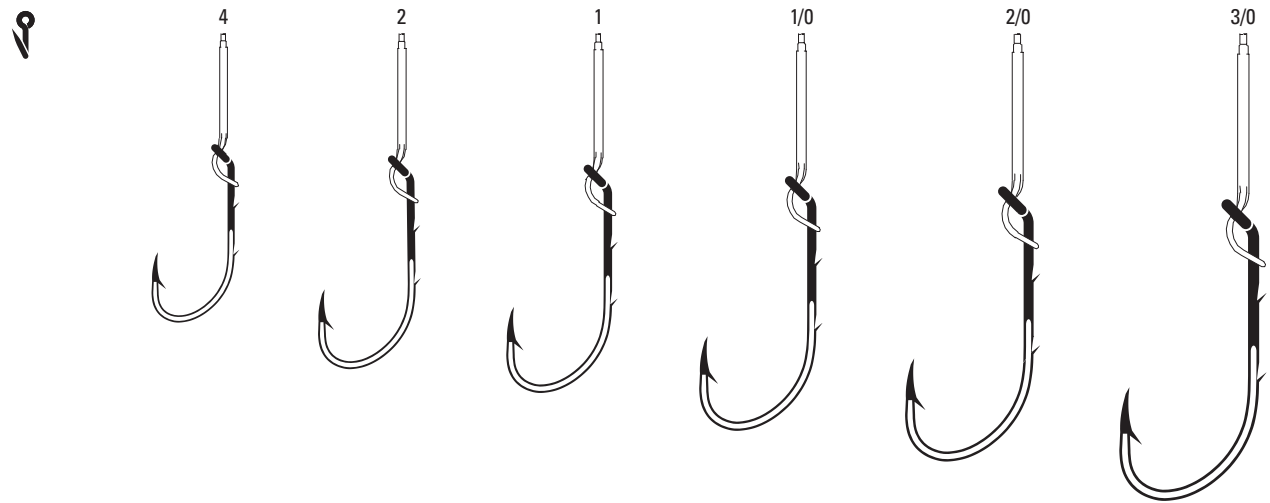

9135Q Nylawire, Baitholder, Offset, Forged Shank, Down Eye, Two Slices, Medium Wire, 10" Line Length

9135Q Platinum Black

Assortment (4, 2, 1, 1/0, 2/0, 3/0)