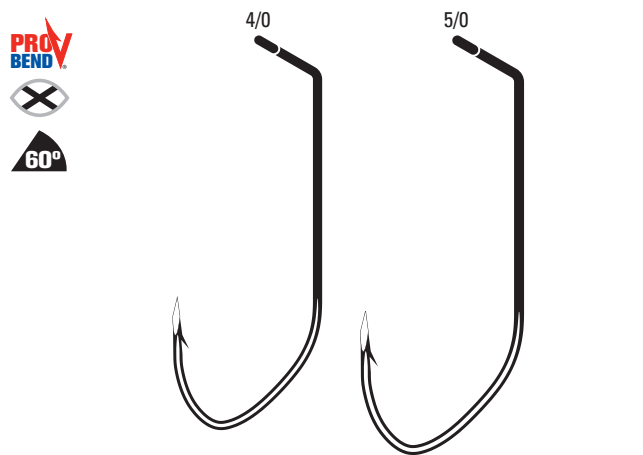

TK900HVP Pro-V® Bend Bass Jig Hook, Trokar Point, Medium Wire, Non-Offset, Cross Eye, Forged Shank, 60-Degree Leg

TK900HVP Platinum Black 4/0, 5/0 50 pk.