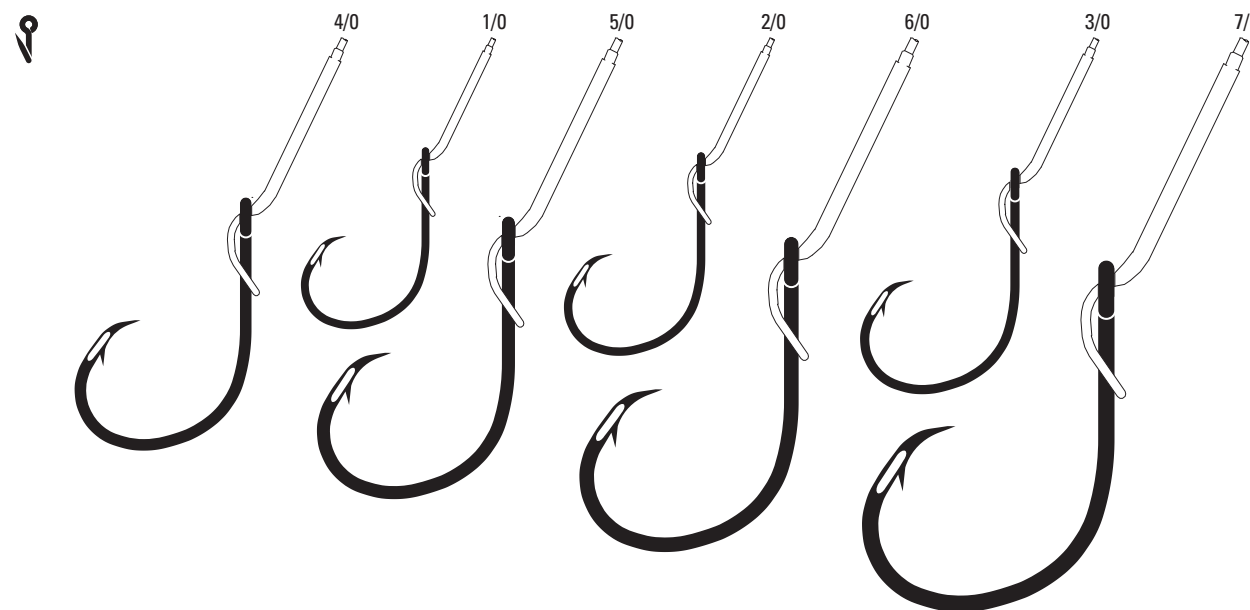

**497NW** Nylawire, Circle Sea, Offset, 10.5" Line Length

<b>497NW</b>	Sea Guard	1/0, 2/0, 3/0, 4/0, 5/0, 6/0, 7/0
--------------	-----------	-----------------------------------

**672SB** Treble, Non-Offset, Curved Point, Regular Shank, Medium Wire w/ Spring for Soft Bait, Mono, 18" Line Length