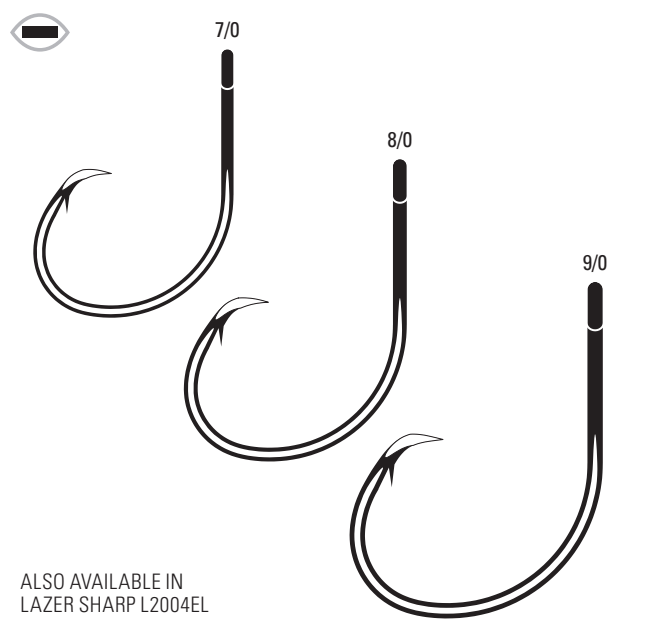

TK5 - TK5TP All-Purpose Circle, Light Wire, Non-Offset, Welded Eye, Forged Shank

TK5	Platinum Black	7/0, 8/0, 9/0
TK5TP	Platinum Black	7/0, 8/0, 9/0 (50 pk.)

ALSO AVAILABLE IN LAZER SHARP L2004EL