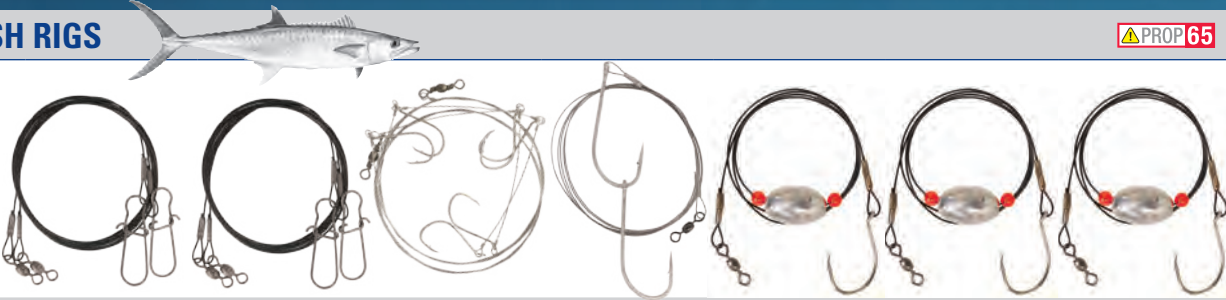

**KINGFISH RIGS**

▲PROP 65

PART #	L826	L827	L828	L846-1	LRRGS1-2	LRRGS1-3	LRRGS1-4
DESCRIPTION	Kingfish Rig	Kingfish Rig	Kingfish Rig	Lazer Nylawire Kingfish Rig	Lazer Ready Rig Kingfish Steel	Lazer Ready Rig Kingfish Steel	Lazer Ready Rig Kingfish Steel
HOOK			Octopus	Plain Shank	Octopus	Octopus	Octopus
HOOK FINISH			Nickel	Sea Guard	Nickel	Nickel	Nickel
HOOK SIZE			5/0	7/0	8/0	8/0	8/0
WEIGHT					2 oz.	3 oz.	4 oz.
LINE TYPE	Wire	Wire	120 lb. Piano Wire	Steel	Steel	Steel	Steel
COLOR	Black	Black	Bright	Bright	Plain	Plain	Plain
LINE LENGTH	36"	48"	60"	47"	32"	32"	32"
FEATURES	Crane Swivel, Dual Lock Snap	Crane Swivel, Dual Lock Snap	Barrel Swivel	Crane Swivel	Pre-rigged and ready to fish. 2-8mm red beads. Egg Sinker	Pre-rigged and ready to fish. 2-8mm red beads. Egg Sinker	Pre-rigged and ready to fish. 2-8mm red beads. Egg Sinker
QUANTITY	2	2	2	1	1	1	1