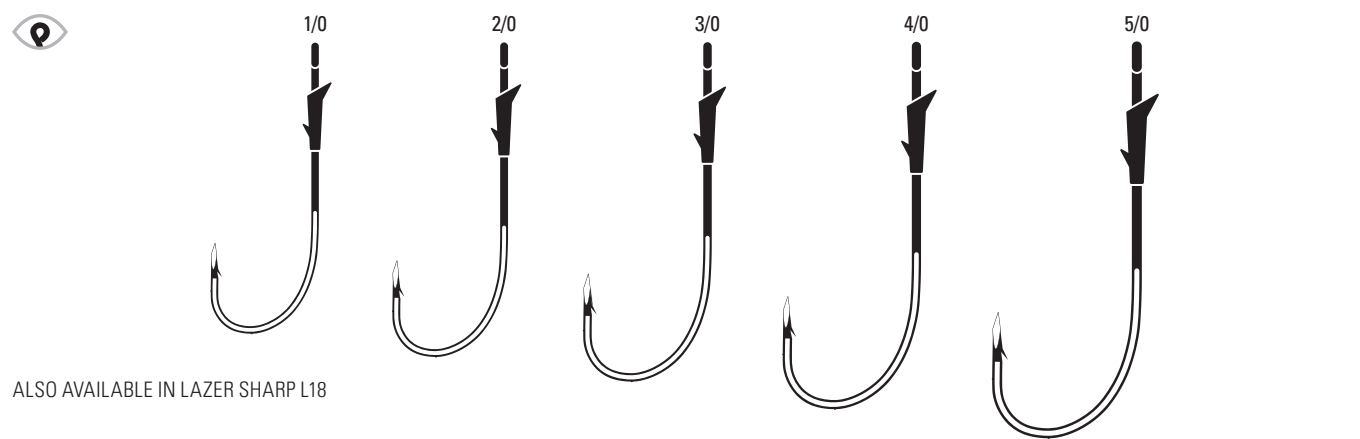

TK180 Light Wire Finesse Worm, Straight Shank, Ringed Eye, Forged Shank, Molded Bait Keeper

TK180	Platinum Black	1/0, 2/0, 3/0, 4/0, 5/0

ALSO AVAILABLE IN LAZER SHARP L18

TK190 Tournament Tube, Non-Offset, Ringed Eye, Forged Shank, Molded Bait Keeper

TK190	Platinum Black	1/0, 2/0, 3/0, 4/0, 5/0