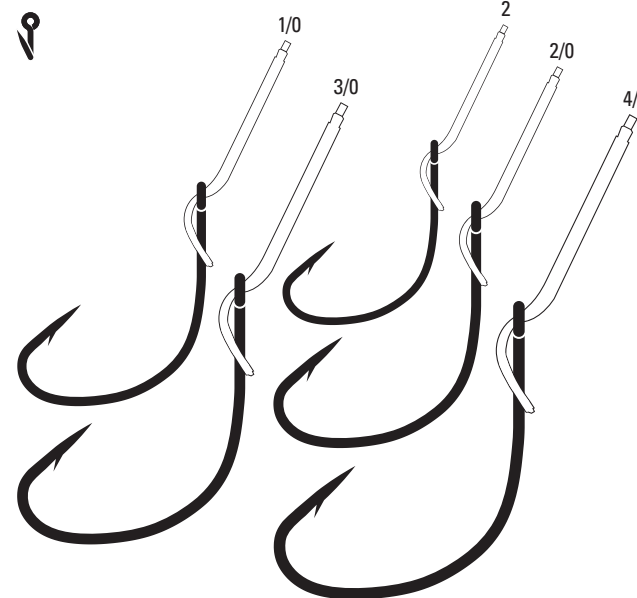

424NW Nylawire, Kahle, Offset, 10.5" Line Length

424NW	Nickel	2, 1/0, 2/0, 3/0, 4/0