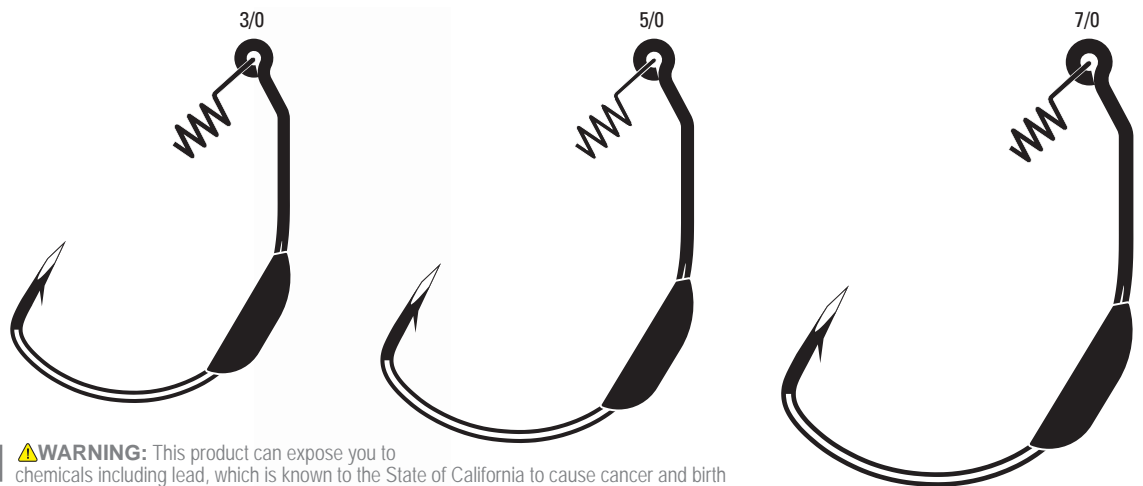

TK170 Magnum Weighted Swimbait, Extra Wide Gap, Spring Bait Keeper, Ringed Eye, Forged Shank

TK170 Platinum Black 3/0 (1/8 oz.), 5/0 (1/4 oz.), 7/0 (3/8 oz.)