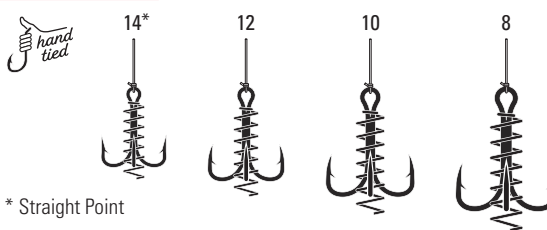

672SB Treble, Non-Offset, Curved Point, Regular Shank, Medium Wire w/ Spring for Soft Bait, Mono, 18" Line Length

672SB	Bronze	14, 12, 10, 8