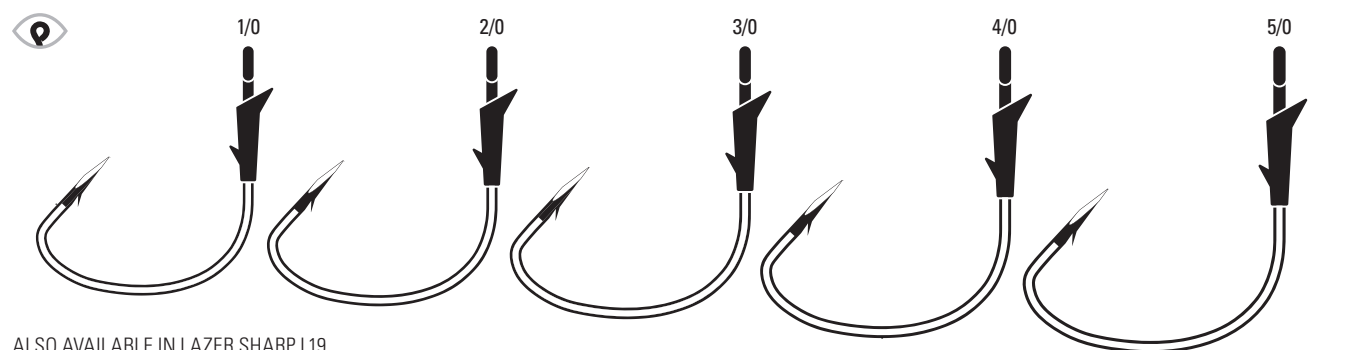

ALSO AVAILABLE IN LAZER SHARP L19

TK197 Primal Circle, Offset, Ringed Eye, Light Wire

TK197	Platinum Black	2/0, 3/0, 4/0, 5/0, 6/0, 7/0