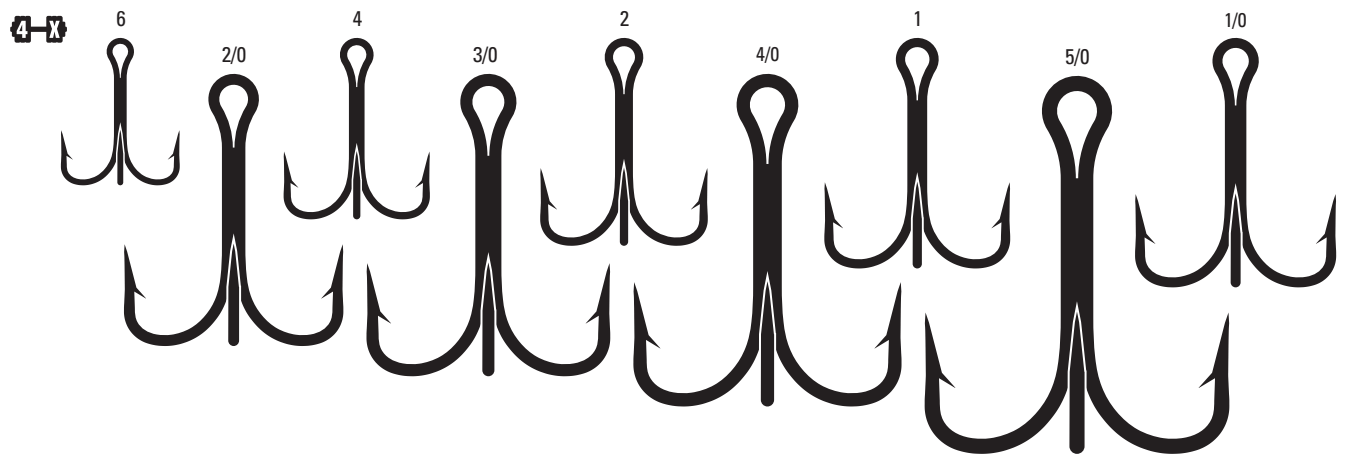

774 - 777 Straight Point, Regular Shank, 4X Strong

774	Bronze	6, 4, 2, 1/0, 2/0, 3/0, 4/0, 5/0	T, Bulk
774R	Red	2, 1	Bulk
775	Nickel	4, 2, 1, 1/0, 2/0, 3/0, 4/0	Bulk
777	Sea Guard	8, 6, 4, 2, 1, 1/0, 2/0, 3/0, 4/0, 5/0	Bulk