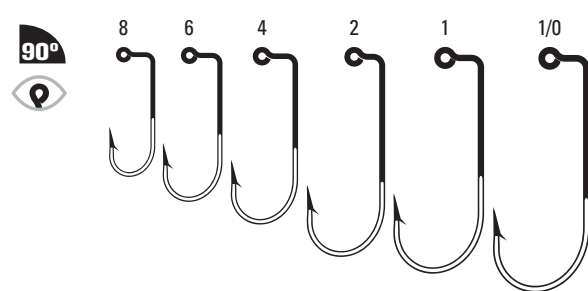

1304 - 1304RM Aberdeen Jig, Non-Offset, Ringed Eye, 1X Long Shank, 90 Degree Leg, Forged Shank

1304	Gold	6, 4	Bulk
1304BP	Platinum Black	6, 4, 2, 1, 1/0	Bulk
1304RM	Red	4, 2, 1	Bulk