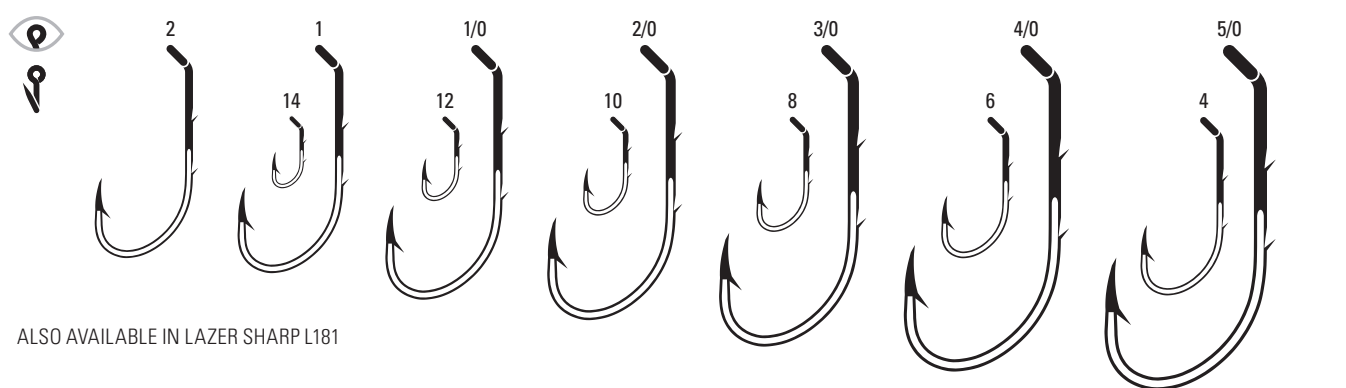

181 - 181R Baitholder, Offset, Curved Point, Down Eye, Ringed Eye, Two Slices, Forged Shank

181	Bronze	14, 12, 10, 8, 6, 4, 2, 1, 1/0, 2/0, 3/0, 4/0, 5/0	100, A, F, Bulk
181R	Red	6, 4, 2, 1, 1/0, 2/0, 3/0	Bulk