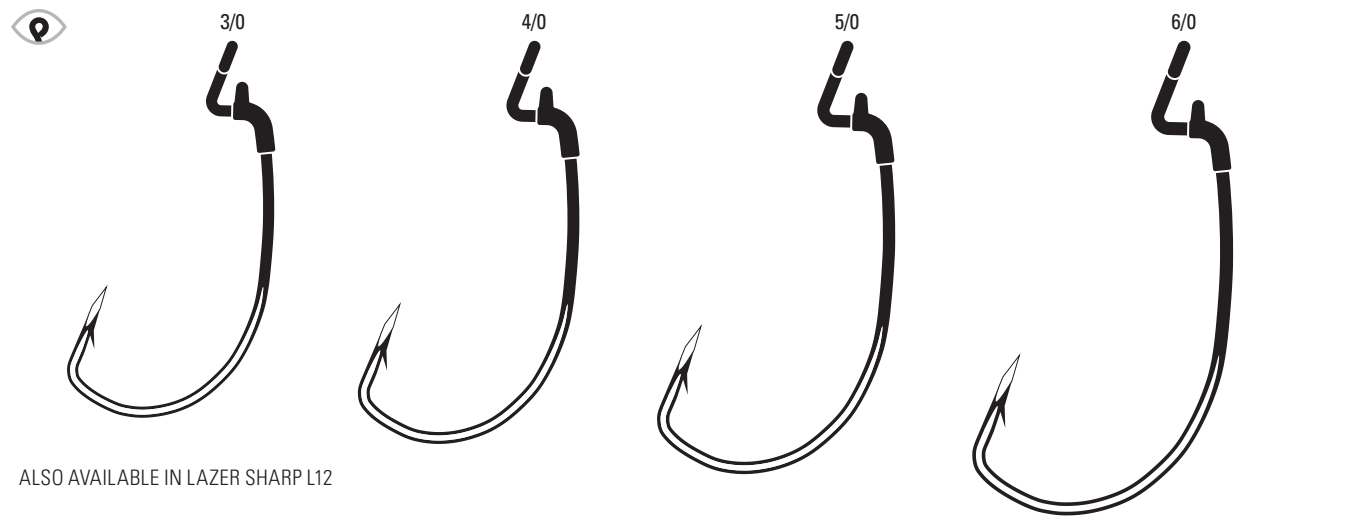

TK125 Magworm, Extra Wide Gap, Z-Bend, Non-Offset, Ringed Eye, Forged Shank, Heavy Wire, Molded Bait Keeper

TK125 Platinum Black 3/0, 4/0, 5/0, 6/0