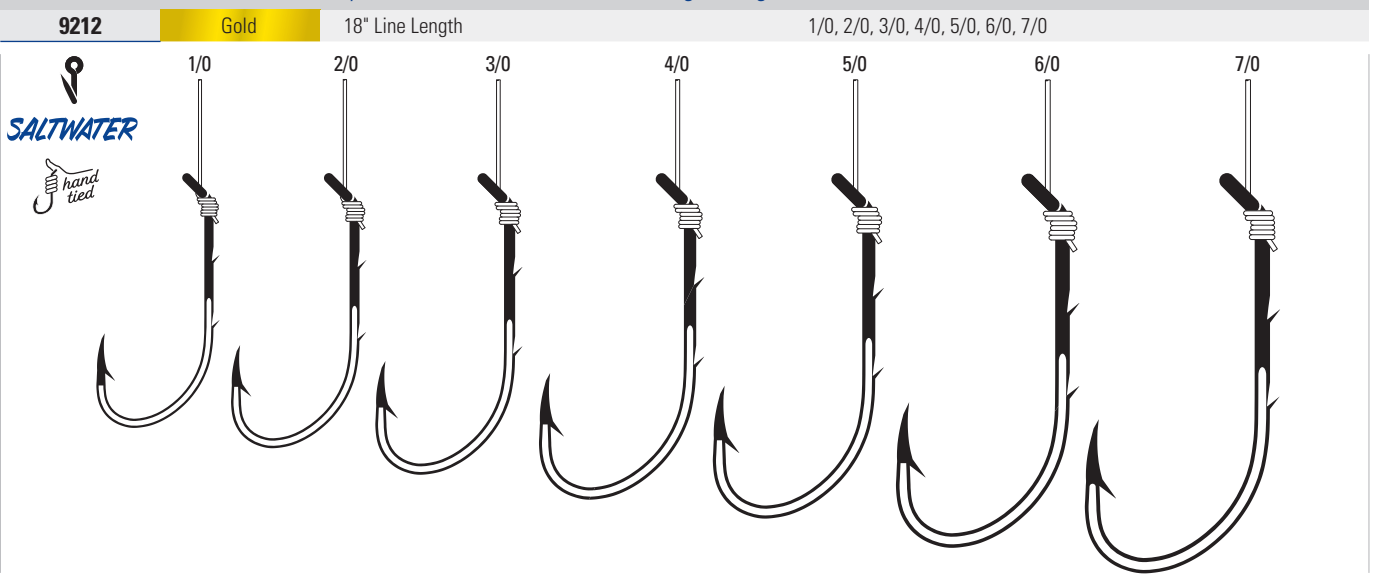

**9160** Flounder, Offset, Straight Point, Down Eye, 4X Long Shank, Medium Wire, Yellow Bead, Mono, 12" Line Length

**9180** O'Shaughnessy, Offset, Straight Point, Down Eye, Plain Shank, Medium Wire, Red Bead, Mono, 12" Line Length, Forged Shank

**9190** Baitholder, Porgy, Offset, Down Eye, Two Slices, Medium Wire, Red Bead, Mono, 12" Line Length, Forged Shank

**9211** Octopus, Offset, Curved Point, Up Eye, Plain Shank, Medium Wire, Needlepoint, Mono, 18" Line Length, Forged Shank

**9212** Baitholder, Offset, Down Eye, Two Slices, Mono, 18" Line Length, Forged Shank

**9214C1** Inline Circle Baitholder Striper Snell, Mono

**9222** Circle Sea, Striped Bass, Non-Offset, Circle Point, Up Eye, Plain Shank, Mono, 18" Line Length