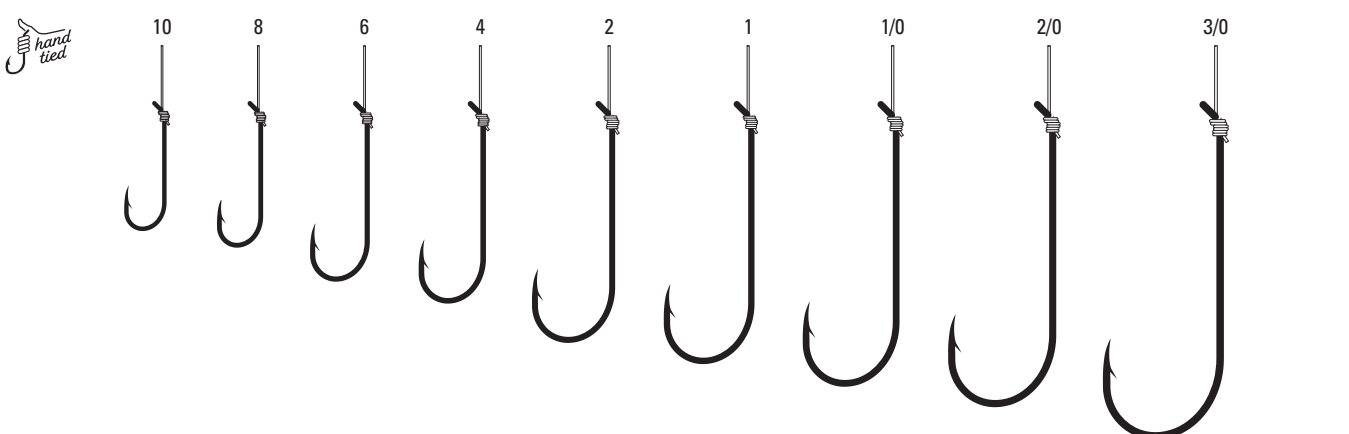

121 - 127 Aberdeen, Non-Offset, Down Eye, 1X Long Shank, Plain Shank, Light Wire, Live Bait, Mono, 7" Line Length

121	Gold	10, 8, 6, 4, 2, 1, 1/0, 2/0, 3/0
121Q	Gold	Assortment, 4 of Each Size
127	Bronze	6, 4, 2, 1