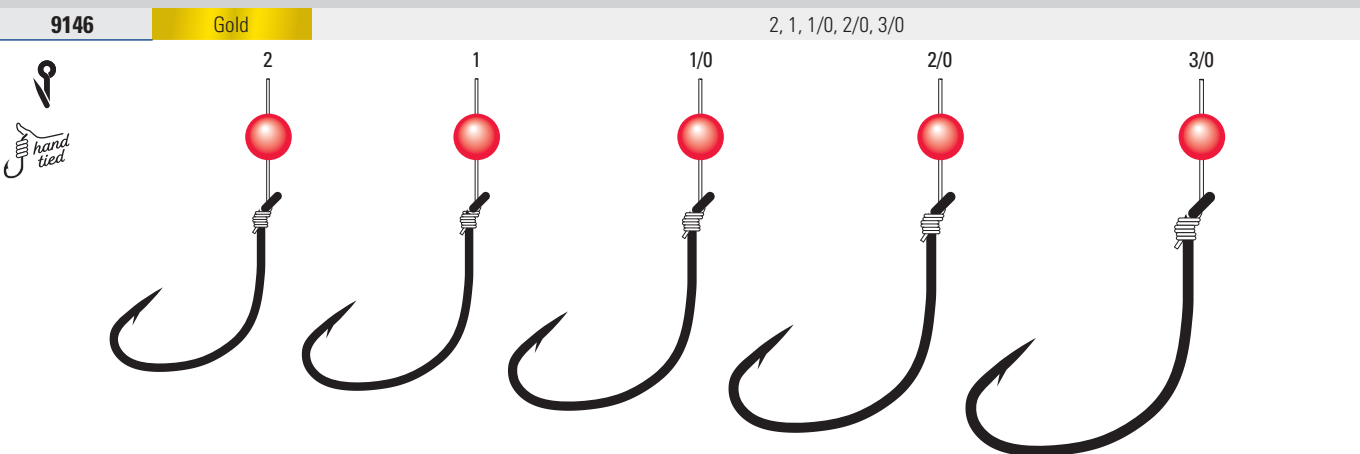

9146 Kahle, Offset, Straight Point, Up Eye, Medium Wire, Needlepoint, Red Bead, Mono, 36" Line Length