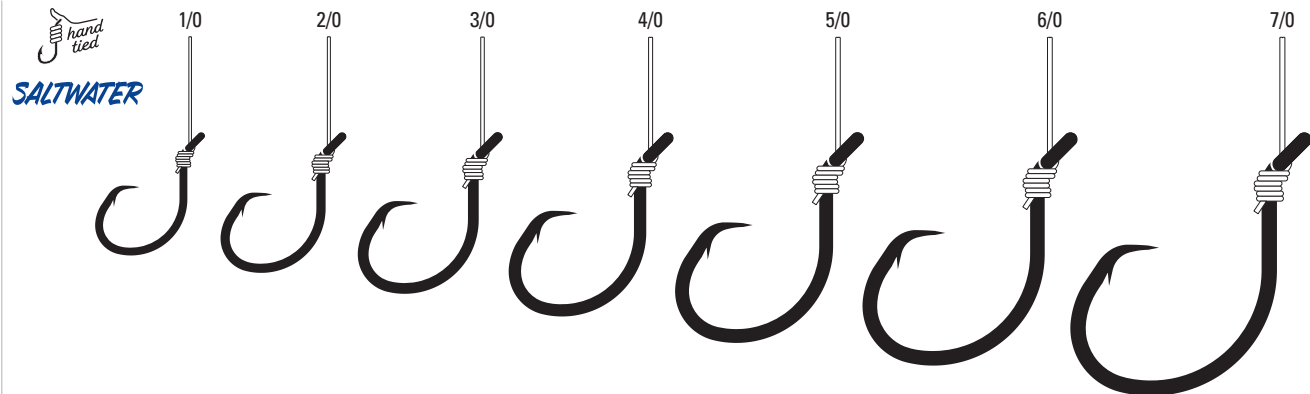

9222 Circle Sea, Striped Bass, Non-Offset, Circle Point, Up Eye, Plain Shank, Mono, 18" Line Length

9222 Platinum Black 1/0, 2/0, 3/0, 4/0, 5/0, 6/0, 7/0