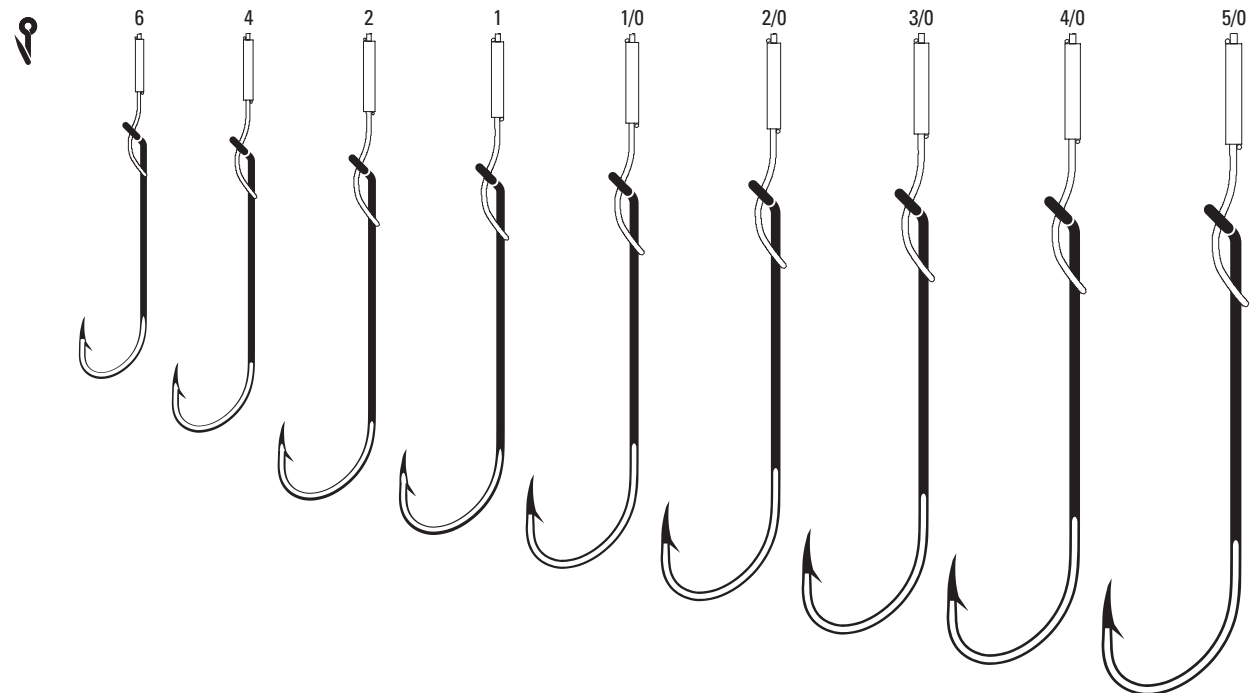

420FLO - 421NW Nylawire, Offset, Down Eye, Forged Shank, 2X Long Shank

420FLO	Nickel	Assortment, 10.5" Line Length	6, 4, 2, 1
420NW	Nickel	10.5" Line Length	6, 4, 2, 1, 1/0, 2/0, 3/0, 4/0, 5/0
420NWQ	Nickel	Assortment, 10.5" Line Length	4, 2, 1, 1/0, 2/0, 3/0
421NW	Nickel	6" Line Length	4, 2, 1, 1/0, 2/0

422NW Nylawire, O'Shaughnessy, Offset, Down Eye, Plain Shank, Medium Wire, Forged Shank, 10.5" Line Length

422NW	Nickel	2, 1/0, 2/0, 3/0, 4/0, 6/0