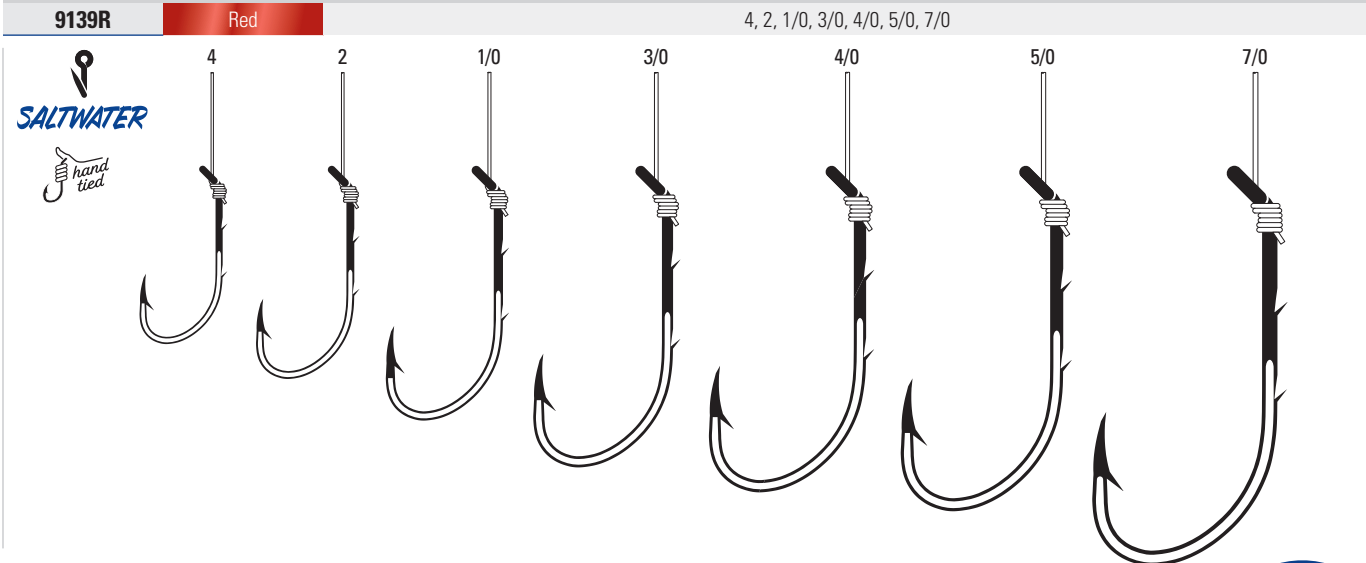

<b>L800C2H</b>	Platinum Black	1/0, 2/0, 3/0, 4/0, 5/0, 6/0, 7/0, 8/0
----------------	----------------	--

TREBBLES

SNELLS

**L801** Baitholder, Offset, Down Eye, Two Slices, Mono, 18" Line Length, Forged Shank

**L801C** Inline Circle Baitholder Snell, Striped Bass, Offset, Down Eye, Two Slices, Mono

**L802** Octopus, Circle Sea Snell, Needlepoint, Up Eye, Mono, 18" Line Length, Forged Shank

**9100** Long Shank, Blackfish, Down Eye, Offset, Red Bead, Mono, 13.5" Line Length, Forged Shank

**9135** Nylawire, Baitholder, Offset, Down Eye, Two Slices, Medium Wire, 10" Line Length, Forged Shank

**9139R** Baitholder, Offset, Down Eye, Two Slices, Curved Point, Mono, 18" Line Length, Forged Shank