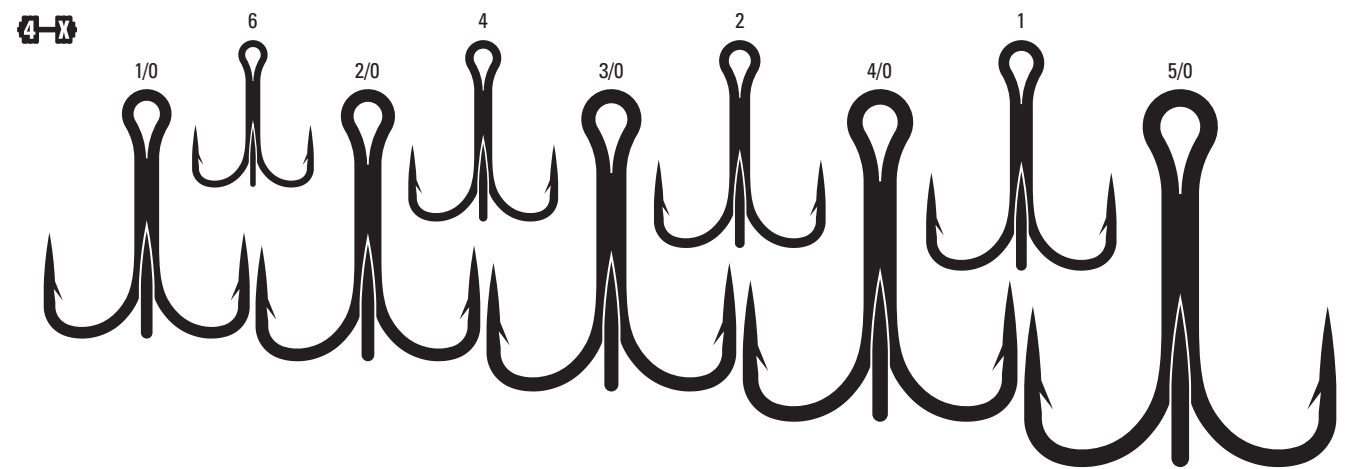

L778B Straight Point, Regular Shank, 6X Strong

L778B	Platinum Black	6, 4, 2, 1	G, U