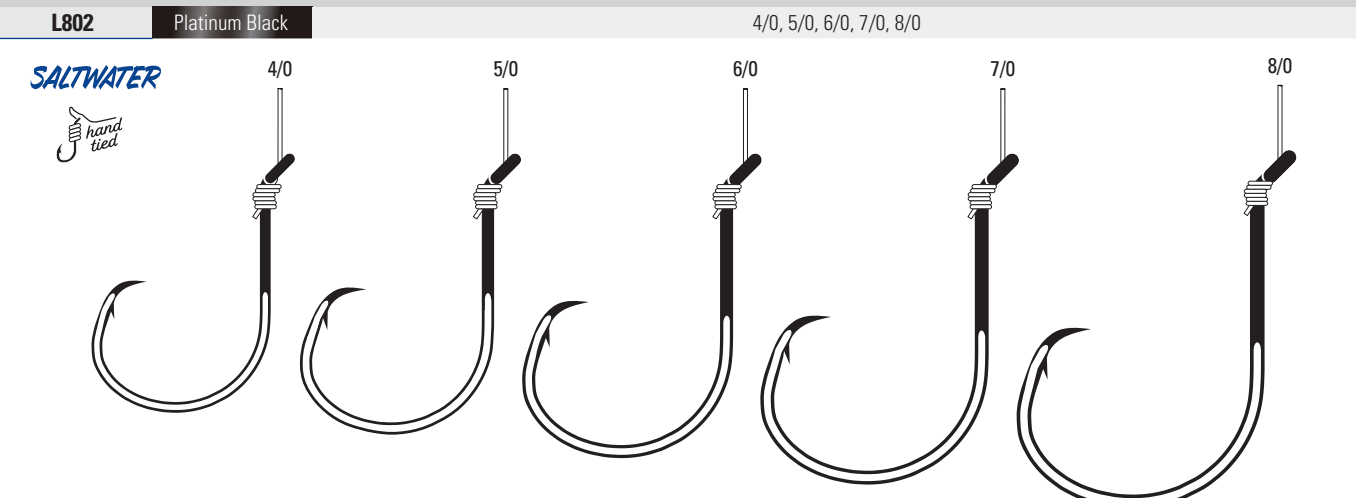

<b>L800C2H</b>	Platinum Black	1/0, 2/0, 3/0, 4/0, 5/0, 6/0, 7/0, 8/0
----------------	----------------	--

TREBBLES

SNELLS

**L801** Baitholder, Offset, Down Eye, Two Slices, Mono, 18" Line Length, Forged Shank

**L801C** Inline Circle Baitholder Snell, Striped Bass, Offset, Down Eye, Two Slices, Mono

**L802** Octopus, Circle Sea Snell, Needlepoint, Up Eye, Mono, 18" Line Length, Forged Shank

**9100** Long Shank, Blackfish, Down Eye, Offset, Red Bead, Mono, 13.5" Line Length, Forged Shank