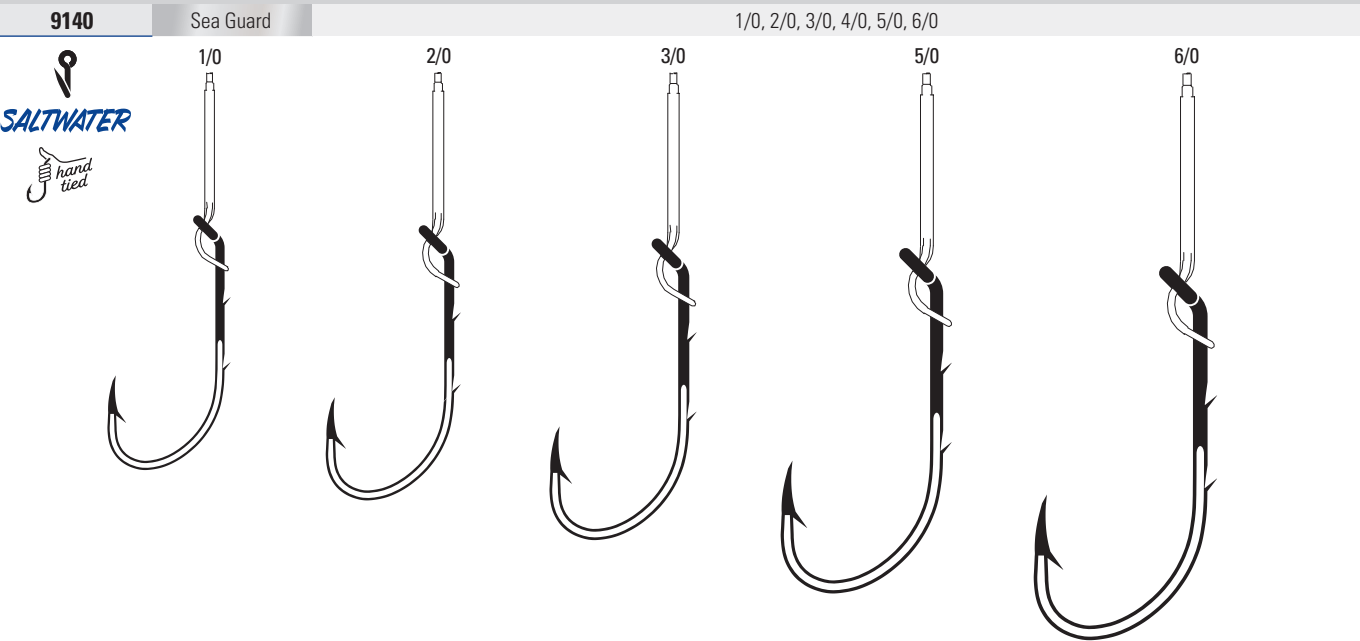

9140 Nylawire, O'Shaughnessy, Offset, Down Eye, Plain Shank, Heavy Wire, Black Swivel, 17.5" Line Length, Forged Shank