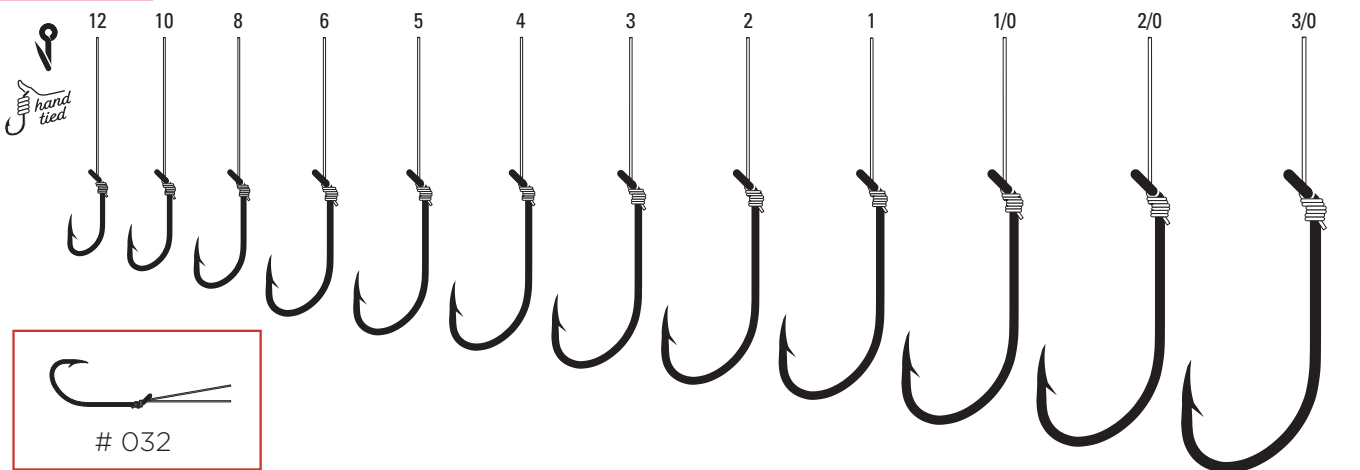

016 - 032 Plain Shank, Offset, Down Eye, Medium Wire, Mono, 7" Line Length

016	Gold	8, 6, 4, 2
031	Bronze	12, 10, 8, 6, 4, 2, 1, 1/0, 2/0
031Q	Bronze	Assortment, 4 of Each Size
032	Bronze	Double Line 8, 6, 4, 3, 2, 1, 1/0, 2/0, 3/0