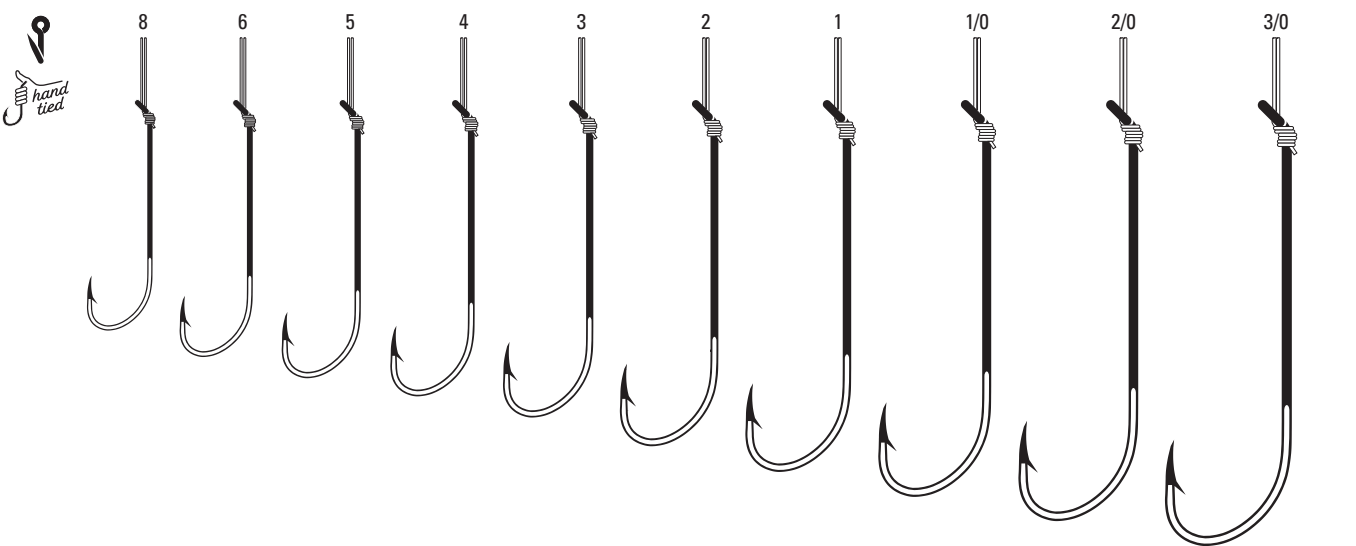

231X Plain Shank, Offset, Down Eye, Forged Shank, 1X Long Shank, Light Wire, Double Line, Mono, 7" Line Length

231X	Bronze	8, 6, 5, 4, 3, 2, 1, 1/0, 2/0, 3/0