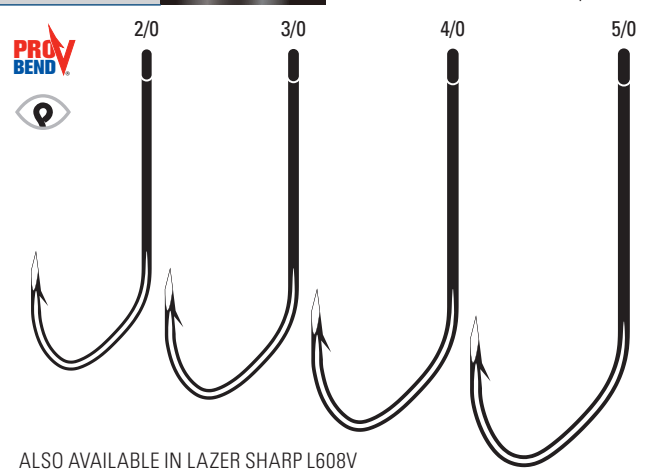

TK608VP - TK608VN Pro-V® Bend Spinnerbait, Medium Wire, Non-Offset, Ringed Eye, Forged Shank

TK608VN	Nickel	2/0, 3/0, 4/0, 5/0	50 pk.
TK608VP	Platinum Black	2/0, 3/0, 4/0, 5/0	50 pk.