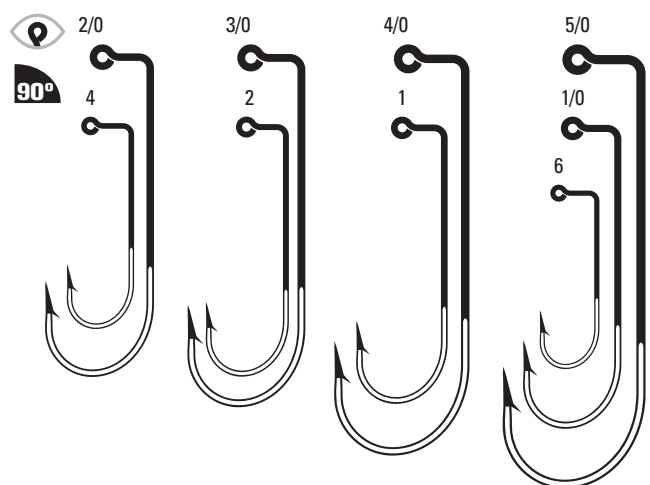

574 - 574N Aberdeen Jig, Non-Offset, Ringed Eye, 90 Degree Leg, 1X Long Shank, Forged Shank

574	Bronze	6, 4, 2, 1, 1/0, 2/0, 3/0, 4/0	Bulk
574BP	Platinum Black	2, 1, 1/0, 2/0, 3/0, 4/0	Bulk
574G	Gold	6, 4	Bulk
574N	Nickel	1, 1/0, 2/0, 3/0, 4/0	Bulk
574R	Red	6, 1/0, 2/0, 3/0, 4/0	Bulk