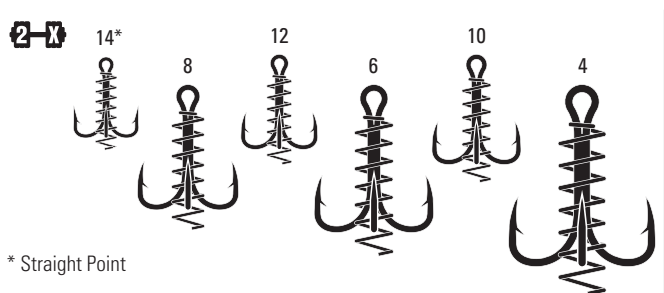

374SB Soft Bait w/ Spring, Curved or Straight Point, 2X Strong

374SB	Bronze	14, 12, 10, 8, 6, 4	A