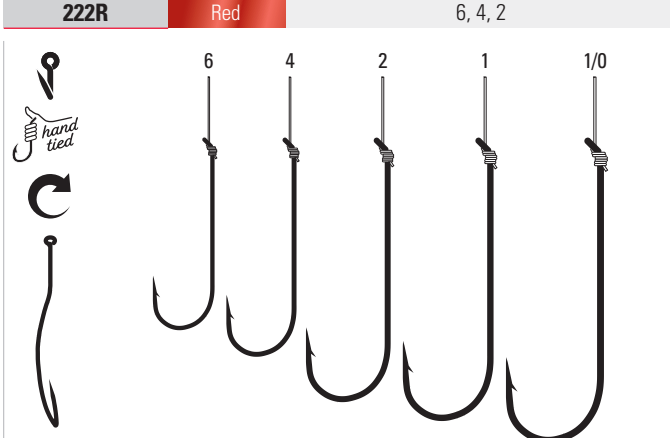

222 - 222R Aberdeen, Rotating, Offset, Straight Point, Down Eye, Plain Shank, Mono, 7" Line Length

222	Gold	6, 4, 2, 1, 1/0
222R	Red	6, 4, 2