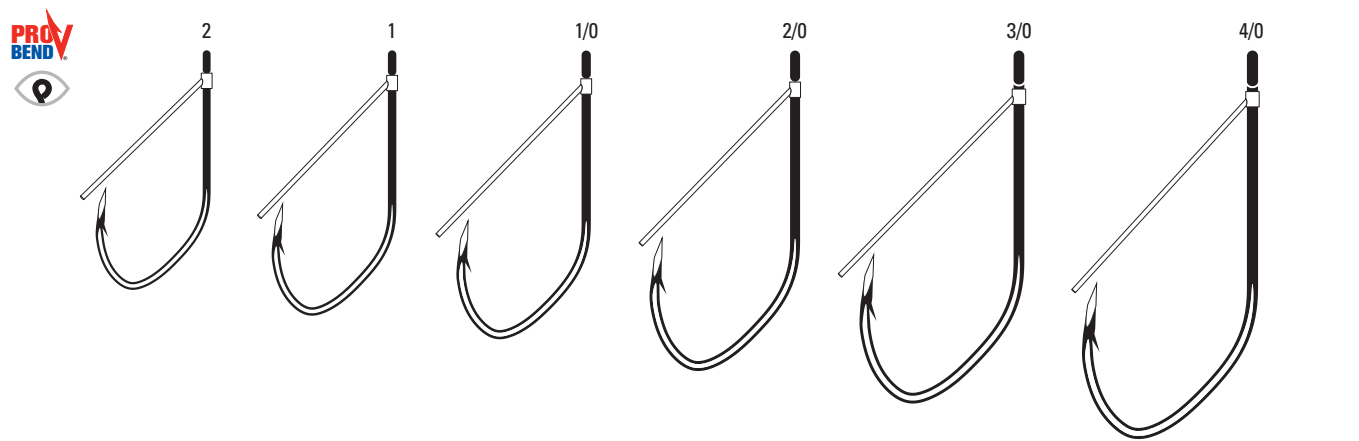

TK137W Pro-V® Weedless Finesse Hook, Medium Wire, Ringed Eye, Non-Offset, Forged Shank

TK137W Platinum Black 2, 1, 1/0, 2/0, 3/0, 4/0