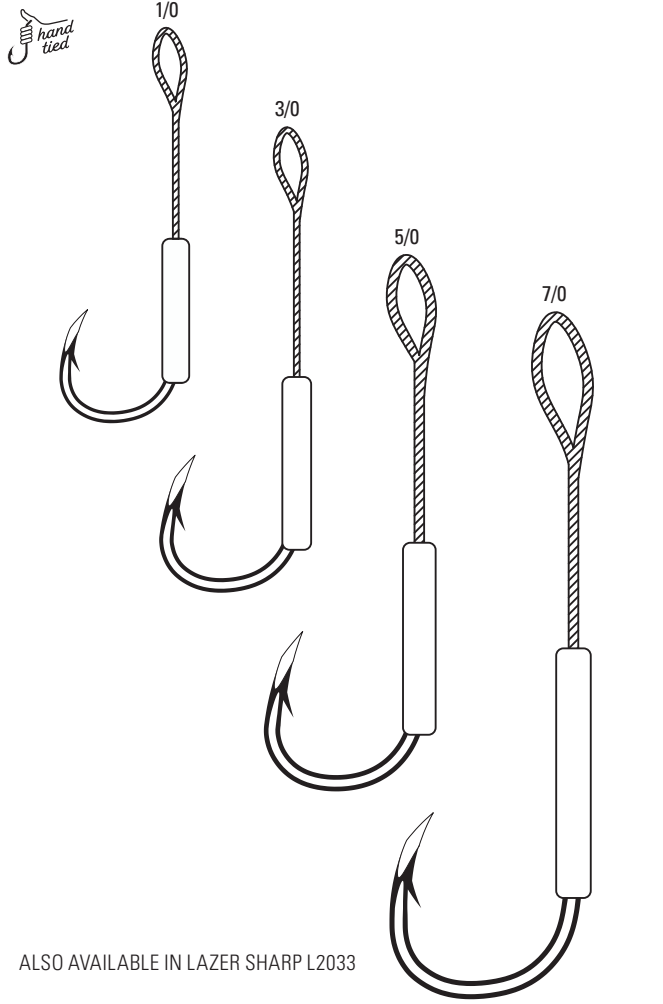

TK23 Assist Hook, Heavy Wire, Non-Offset, Forged Shank, Tied with Kevlar® Assist Line. Includes Split Rings and Solid Rings

TK23	Platinum Black	1/0 - 3/0 200 lb. test line 5/0 - 7/0 300 lb. test line