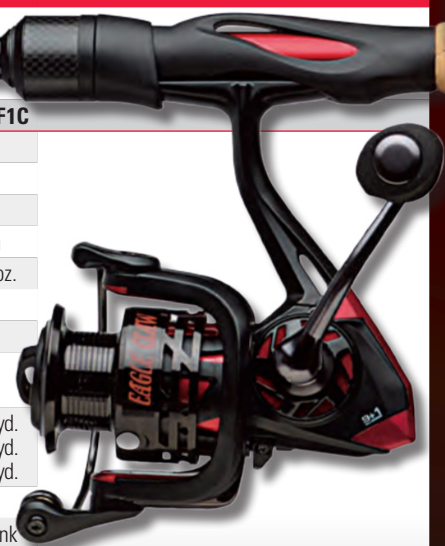

RODS, REELS & COMBOS