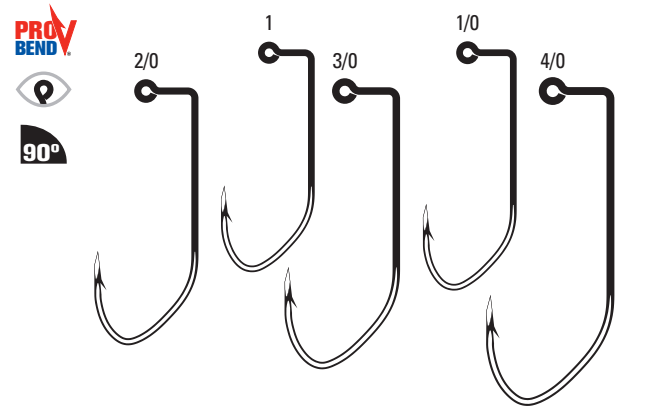

TK570VP Pro-V® Bend Aberdeen Jig, Light Wire, Non-Offset, Ringed Eye, 90-Degree Leg, Forged Shank

TK570VP	Platinum Black	1, 1/0, 2/0, 3/0, 4/0	50 pk.

ALSO AVAILABLE IN LAZER SHARP L570V