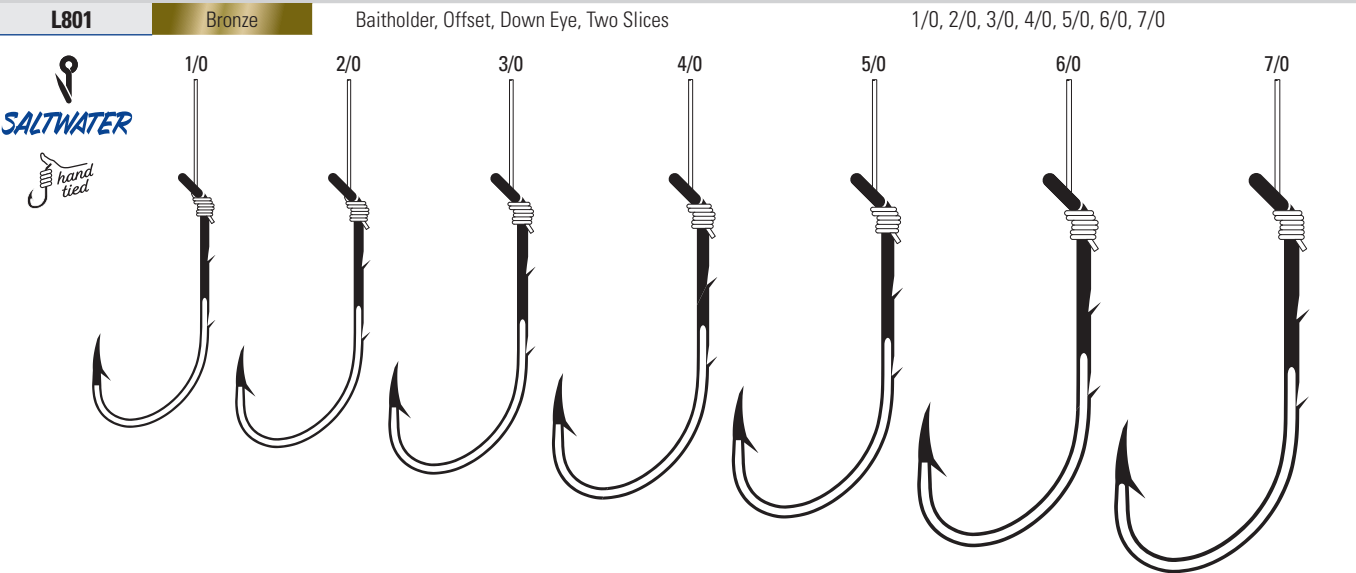

**L800** Octopus, Snell, Mono, 36" Line Length, Forged Shank

<b>L800</b>	Platinum Black	1/0, 2/0, 3/0, 4/0, 5/0, 6/0, 7/0, 8/0
-------------	----------------	--

**L800C2H** Inline Circle Octopus, Striper Snell, Mono, 36" Line Length, Forged Shank

<b>L800C2H</b>	Platinum Black	1/0, 2/0, 3/0, 4/0, 5/0, 6/0, 7/0, 8/0
----------------	----------------	--

TREBBLES

SNELLS

**L801** Baitholder, Offset, Down Eye, Two Slices, Mono, 18" Line Length, Forged Shank

**L801C** Inline Circle Baitholder Snell, Striped Bass, Offset, Down Eye, Two Slices, Mono

**L802** Octopus, Circle Sea Snell, Needlepoint, Up Eye, Mono, 18" Line Length, Forged Shank

**9100** Long Shank, Blackfish, Down Eye, Offset, Red Bead, Mono, 13.5" Line Length, Forged Shank