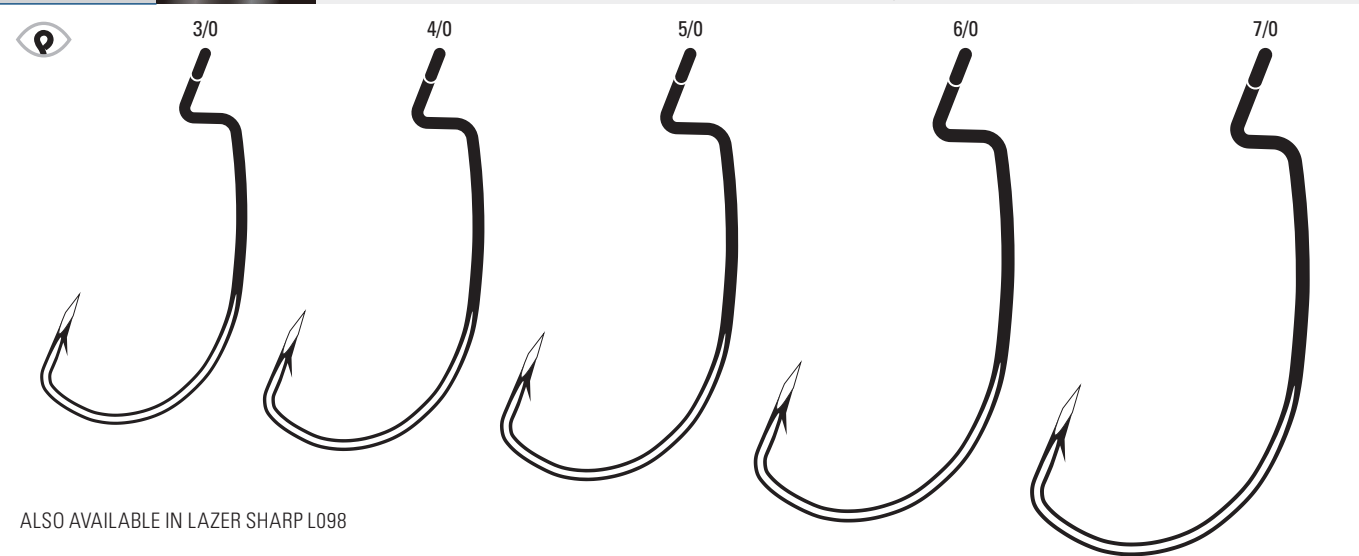

TK120 - TK120-XL Magworm, Extra Wide Gap, Z-Bend, Non-Offset, Ringed Eye, Forged Shank, Heavy Wire

TK120	Platinum Black	3/0, 4/0, 5/0, 6/0, 7/0
TK120-XL	Platinum Black	3/0, 4/0, 5/0 (15 pk.)