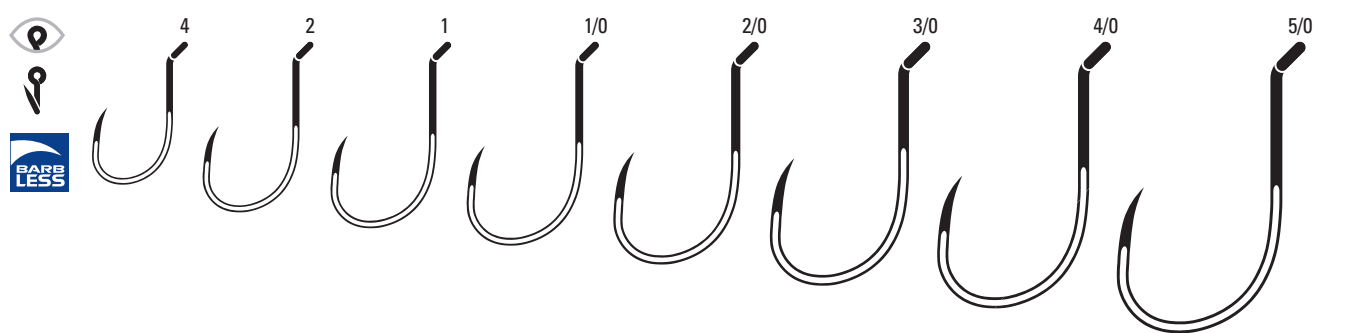

L2BB - L2RB Octopus, Barbless, Long Shank, Offset, Ringed Eye, Up Eye, Forged Shank, Needlepoint

L2BB	Platinum Black	4, 2, 1, 1/0, 2/0, 3/0, 4/0, 5/0	G, U, Bulk
L2RB	Red	4, 2, 1, 1/0, 2/0, 3/0, 4/0, 5/0	G, U