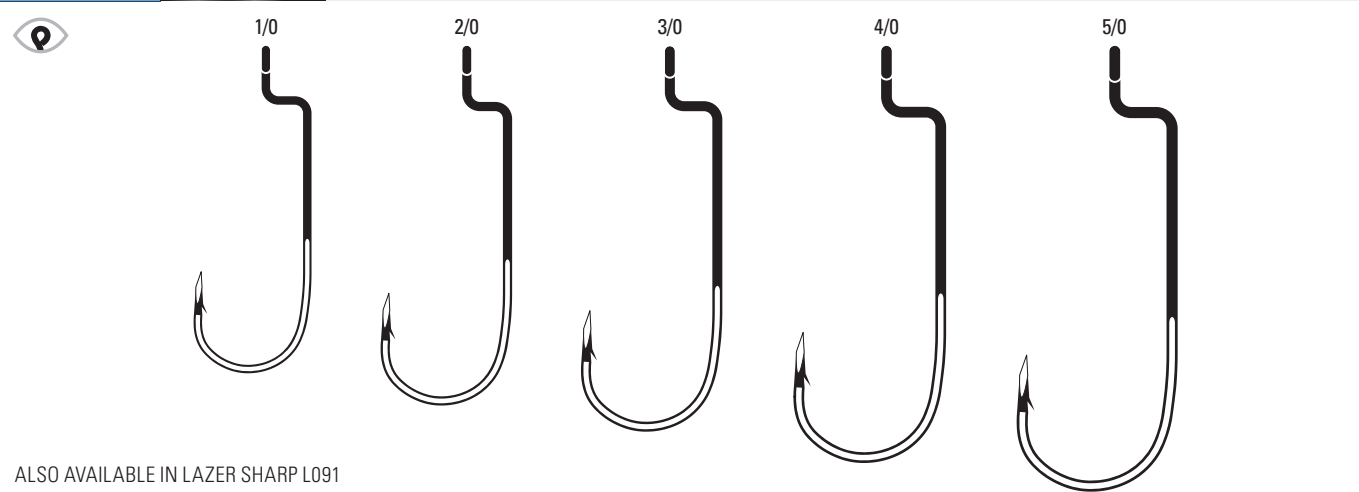

TK100 Heavy Duty Round Bend Worm, Non-Offset, Ringed Eye, Forged Shank

TK100	Platinum Black	1/0, 2/0, 3/0, 4/0, 5/0
TK100-XL	Platinum Black	3/0, 4/0 (15 pk.)