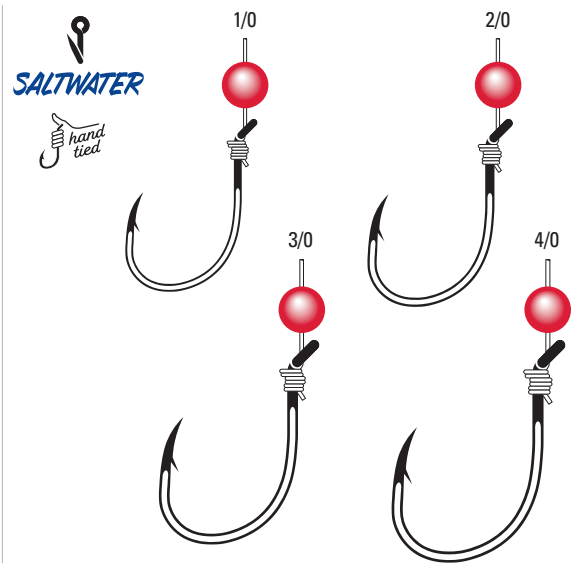

L9226N Octopus, Offset, Curved Point, Up Eye, Medium Wire, Needlepoint, Red Bead Mono, 12" Line Length, Forged Shank

L9226N Nickel 1/0, 2/0, 3/0, 4/0