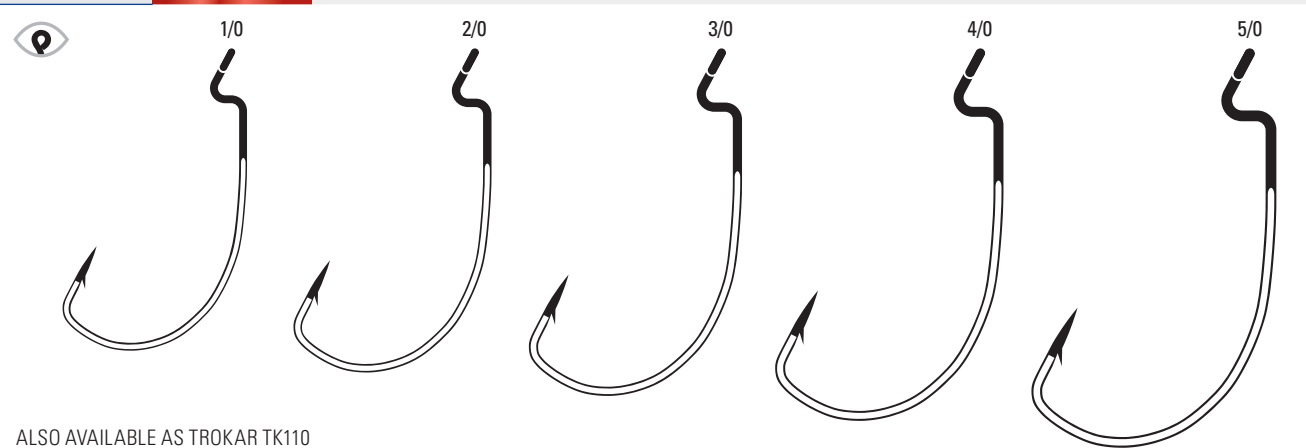

L092 - L092R Wide Gap Worm, Non-Offset, Ringed Eye, Medium Wire, Needlepoint, Forged Shank

L092	Platinum Black	1/0, 2/0, 3/0, 4/0, 5/0	G, U, Bulk
L092R	Red	4/0	Bulk