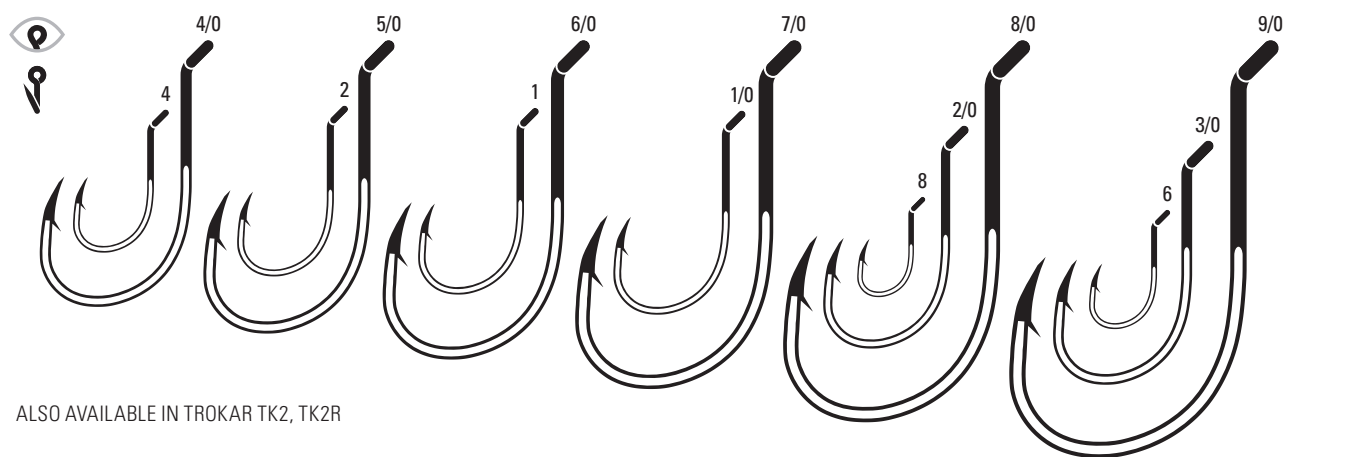

L2B - L2R Octopus, Long Shank, Offset, Ringed Eye, Up Eye, Forged Shank, Needlepoint

L2B	Platinum Black	8, 6, 4, 2, 1, 1/0, 2/0, 3/0, 4/0, 5/0, 6/0, 7/0, 8/0, 9/0	G, U, Bulk
L2N	Nickel	6, 4, 2, 1, 1/0, 2/0, 3/0, 4/0, 5/0, 6/0, 7/0, 9/0	G, U, Bulk
L2R	Red	8, 6, 4, 2, 1, 1/0, 2/0, 3/0, 4/0, 5/0, 6/0, 8/0, 9/0	G, U, Bulk