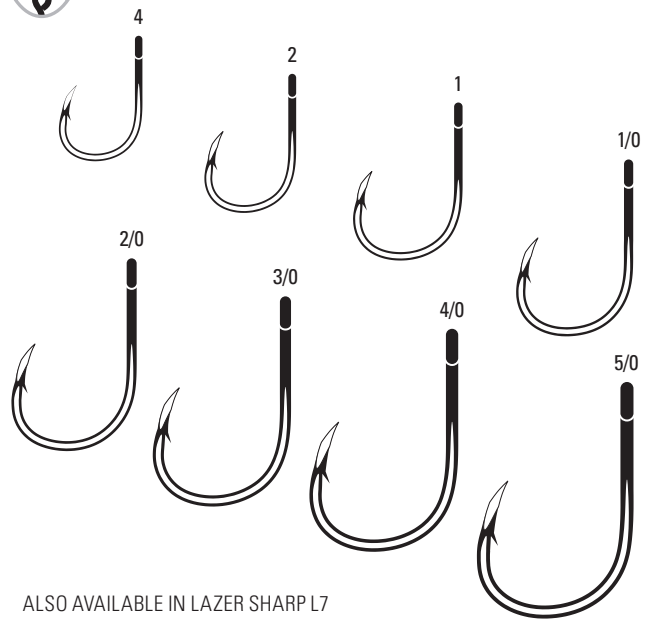

TK7 Extreme Live Bait, Light Wire, Non-Offset, Ringed Eye, Forged Shank

TK7	Platinum Black	4, 2, 1, 1/0, 2/0, 3/0, 4/0, 5/0

ALSO AVAILABLE IN LAZER SHARP L7

TK7R Ringed Extreme Live Bait, Light Wire, Non-Offset, Forged Shank

TK7R	Platinum Black	2, 1, 1/0, 2/0, 3/0, 4/0