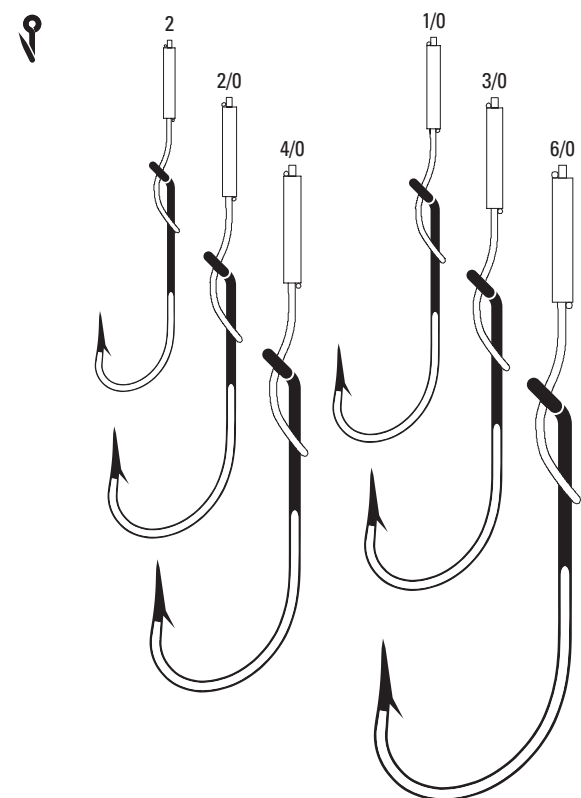

420FLO - 421NW Nylawire, Offset, Down Eye, Forged Shank, 2X Long Shank

420FLO	Nickel	Assortment, 10.5" Line Length	6, 4, 2, 1
420NW	Nickel	10.5" Line Length	6, 4, 2, 1, 1/0, 2/0, 3/0, 4/0, 5/0
420NWQ	Nickel	Assortment, 10.5" Line Length	4, 2, 1, 1/0, 2/0, 3/0
421NW	Nickel	6" Line Length	4, 2, 1, 1/0, 2/0

422NW Nylawire, O'Shaughnessy, Offset, Down Eye, Plain Shank, Medium Wire, Forged Shank, 10.5" Line Length

422NW	Nickel	2, 1/0, 2/0, 3/0, 4/0, 6/0

423NW - 423RNW Nylawire, Baitholder, Offset, Down Eye, Forged Shank, 10.5" Line Length

423NW	Nickel	4, 2, 1, 1/0, 2/0
423RNW	Red	4, 2, 1, 1/0, 2/0

424NW Nylawire, Kahle, Offset, 10.5" Line Length

424NW	Nickel	2, 1/0, 2/0, 3/0, 4/0

439NW Nylawire, Offset, Plain Shank, Down Eye, 10.5" Line Length

439NW	Red	2, 1/0, 2/0

497NW Nylawire, Circle Sea, Offset, 10.5" Line Length

497NW	Sea Guard	1/0, 2/0, 3/0, 4/0, 5/0, 6/0, 7/0

672SB Treble, Non-Offset, Curved Point, Regular Shank, Medium Wire w/ Spring for Soft Bait, Mono, 18" Line Length

672SB	Bronze	14, 12, 10, 8

* Straight Point

673 Treble, Non-Offset, Regular Shank, Mono, 18" Line Length

673	Gold	18, 16, 14, 12

* Straight Point