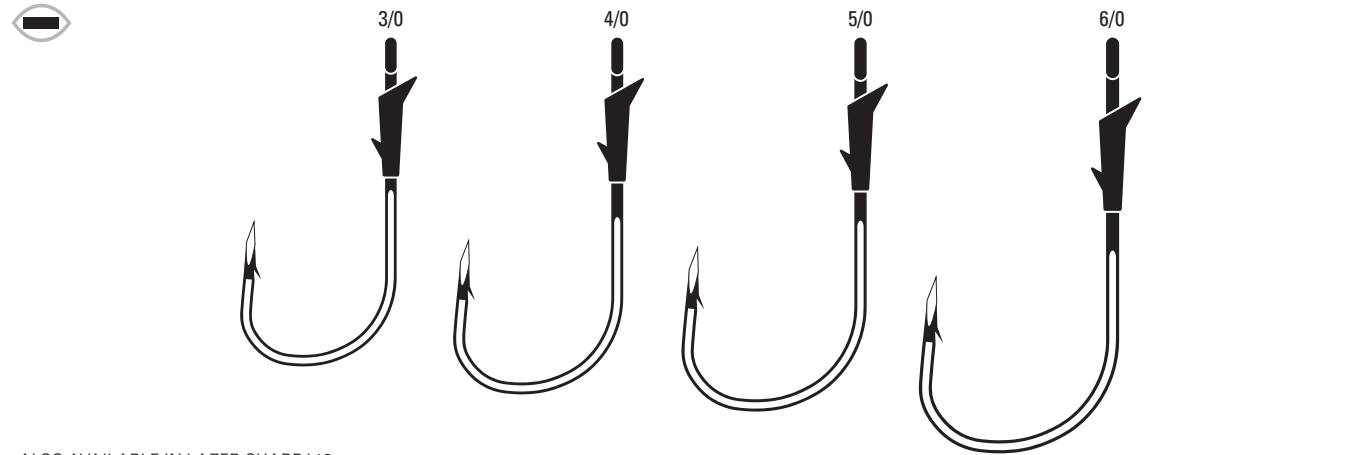

TK130 - TK130-XL Flippin', Extra Wide Gap, Straight Shank, Welded Eye, Forged Shank, Molded Bait Keeper

TK130 Platinum Black 3/0, 4/0, 5/0, 6/0

TK130-XL Platinum Black 3/0, 4/0, 5/0 (15 pk.)