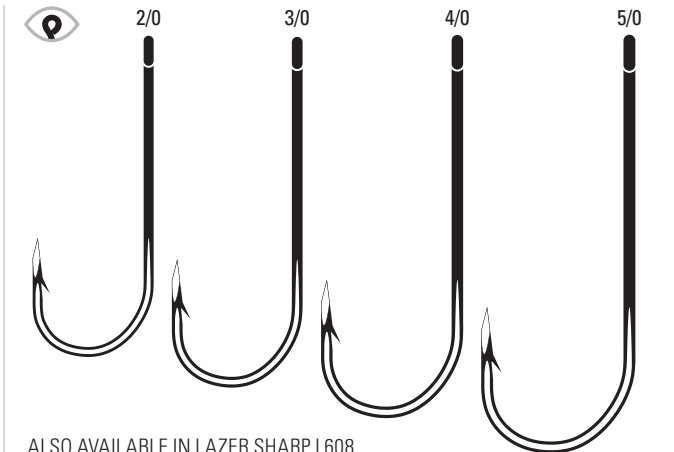

ALSO AVAILABLE IN LAZER SHARP L608