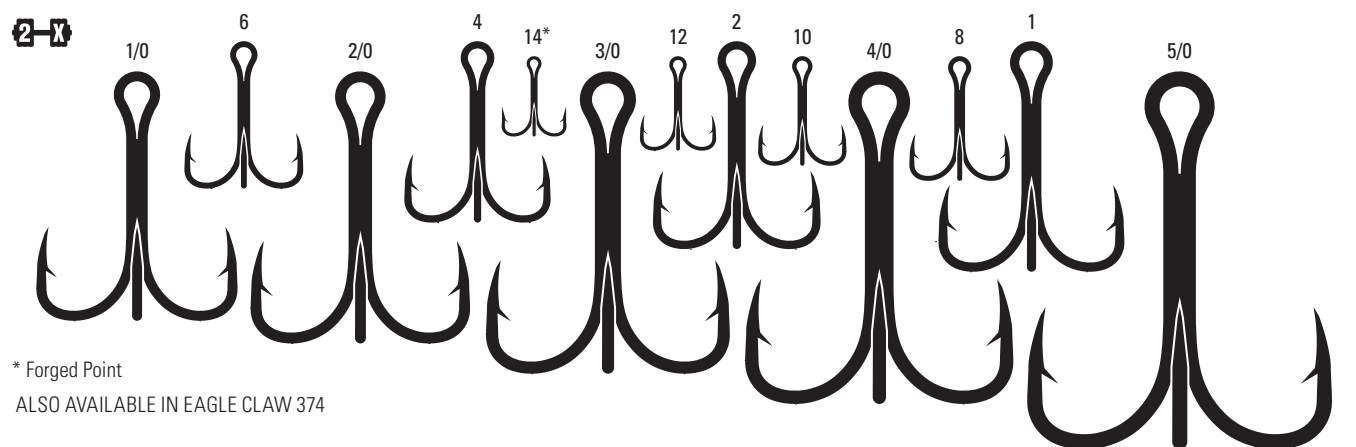

* Forged Point
ALSO AVAILABLE IN EAGLE CLAW 374

L677 Curved Point, Regular Shank, 3X Strong, Needlepoint

L677	Sea Guard	10, 8, 6, 4, 2	T