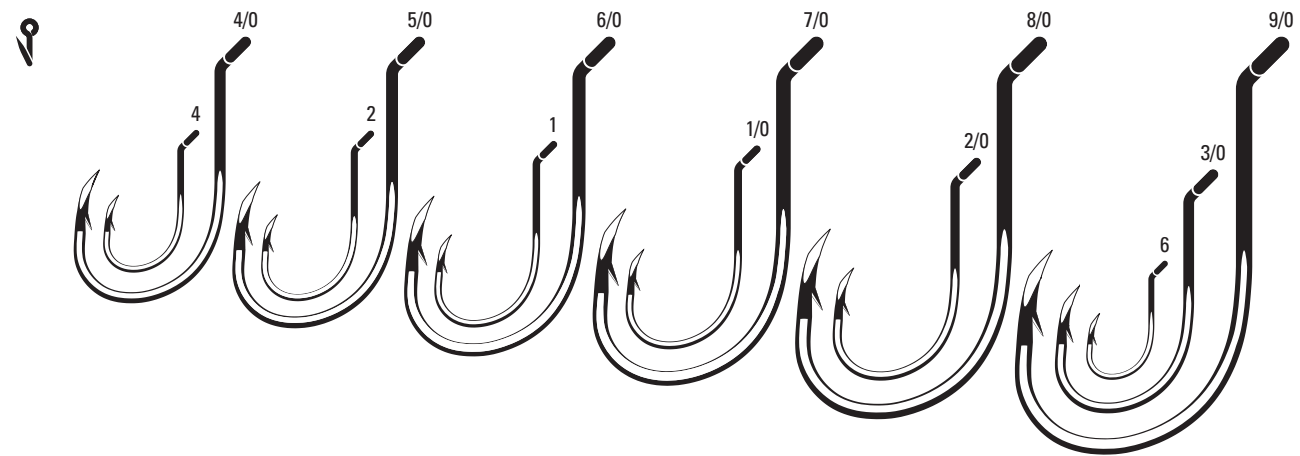

TK2 - TK2RXL Octopus, Long Shank, Up Eye, Offset, Forged Shank, Curved Point

TK2	Platinum Black	6, 4, 2, 1, 1/0, 2/0, 3/0, 4/0, 5/0, 6/0, 7/0, 8/0, 9/0
TK2R	Red	6, 4, 2, 1, 1/0, 2/0, 3/0, 4/0, 5/0, 6/0, 7/0, 8/0, 9/0
TK2-XL	Platinum Black	6, 4, 2, 1, 1/0, 2/0, 3/0, 4/0, 5/0, 6/0, 7/0, 8/0, 9/0
TK2R-XL	Red	6, 4, 2, 1, 1/0, 2/0, 3/0, 4/0, 5/0, 6/0, 7/0, 8/0, 9/0