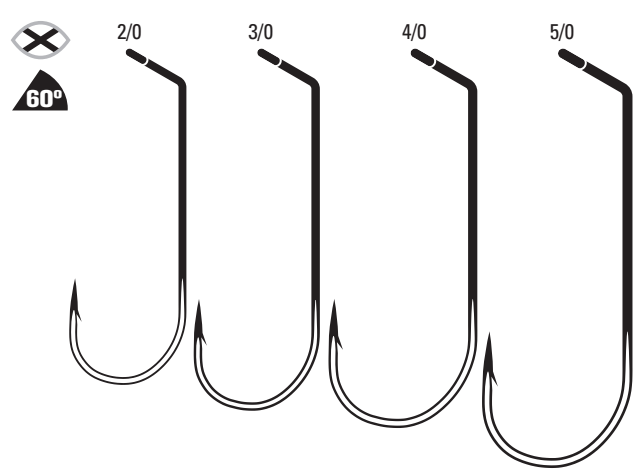

L3070BP Akita Kitsune, Non-Offset, Ringed Eye, Forged Shank

L2798 Flippin' Jig Hook, 60-Degree, Long Shank, Cross Eye, Needlepoint, Forged Shank

L2798	Platinum Black	2/0, 3/0, 4/0, 5/0	100, Bulk