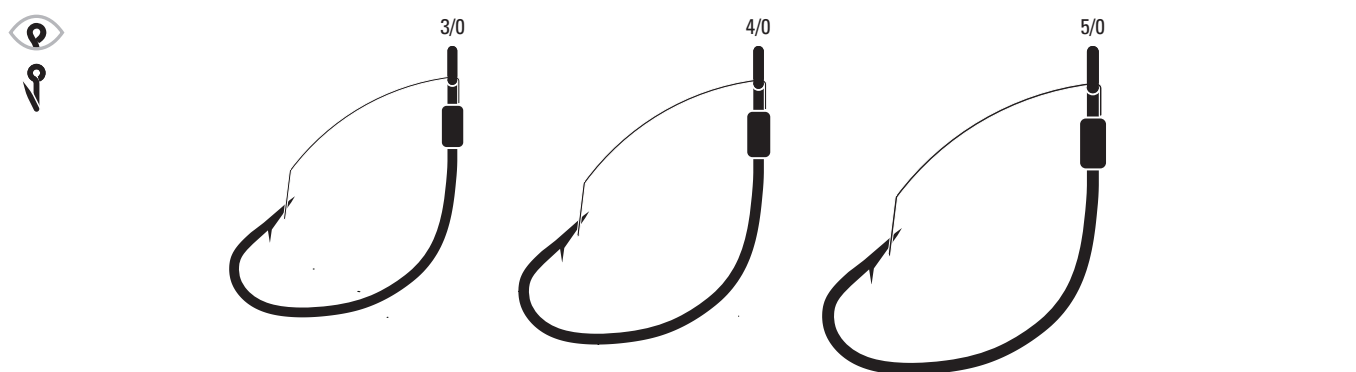

ALSO AVAILABLE IN LAZER SHARP L142

**151W** Kahle, Weedless, Offset, Ringed Eye, Plain Shank

<b>151W</b>	Bronze	3/0, 4/0, 5/0	A
-------------	--------	---------------	---

**155 - 155RWB** Hat/Tie Clasp or Hat/Tie Clasp-on Clip Strip