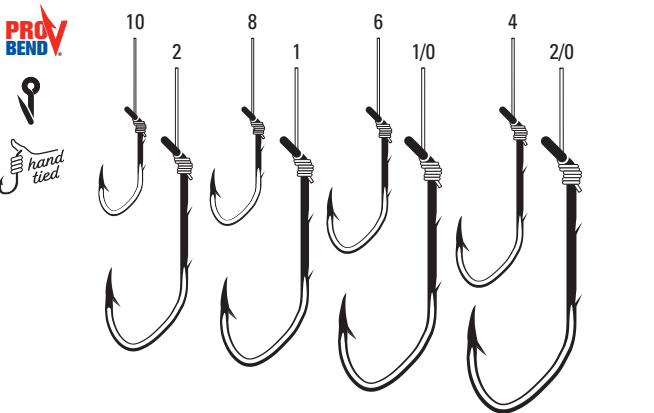

<b>121</b>	Gold	10, 8, 6, 4, 2, 1, 1/0, 2/0, 3/0
<b>121Q</b>	Gold	Assortment, 4 of Each Size
<b>127</b>	Bronze	6, 4, 2, 1

TREBBLES

SNELLS

**126** Pro-V® Bend Aberdeen, Down Eye, Mono, 7" Line Length

<b>126</b>	Gold	6, 4, 2, 1, 1/0, 2/0
------------	------	----------------------

**138** Pro-V® Bend Baitholder, Offset, Down Eye, Two Slices, Mono, 7" Line Length, Forged Shank

<b>138</b>	Bronze	10, 8, 6, 4, 2, 1, 1/0, 2/0
------------	--------	-----------------------------

**139 - 140** Baitholder, Offset, Down Eye, Two Slices, Medium Wire, Mono, 7" Line Length, Forged Shank