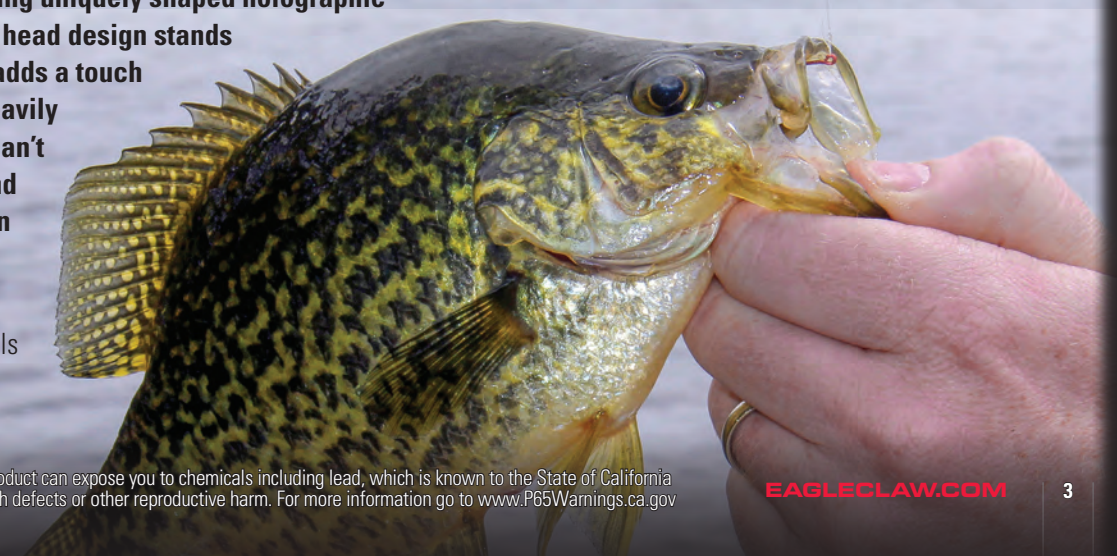

Eagle Claw Pro-V Crappie Chenille Jigs **PRO-BEND**

The Pro-V Crappie Jigs introduce the all-new Flying Eye head design. Featuring uniquely shaped holographic eyes, the Flying Eye head design stands out in a crowd and adds a touch of flash that even heavily pressured crappie can't resist. All poured and tied on the American Made Eagle Claw 500 Hook.

See page 116 for details