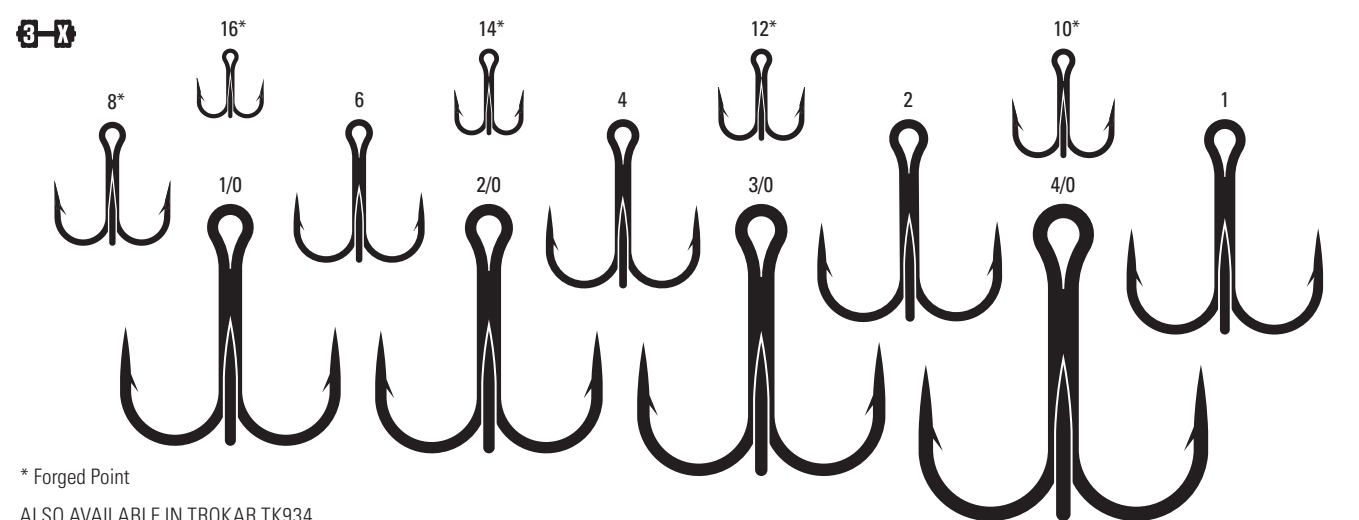

* Forged Point
ALSO AVAILABLE IN TROKAR TK934