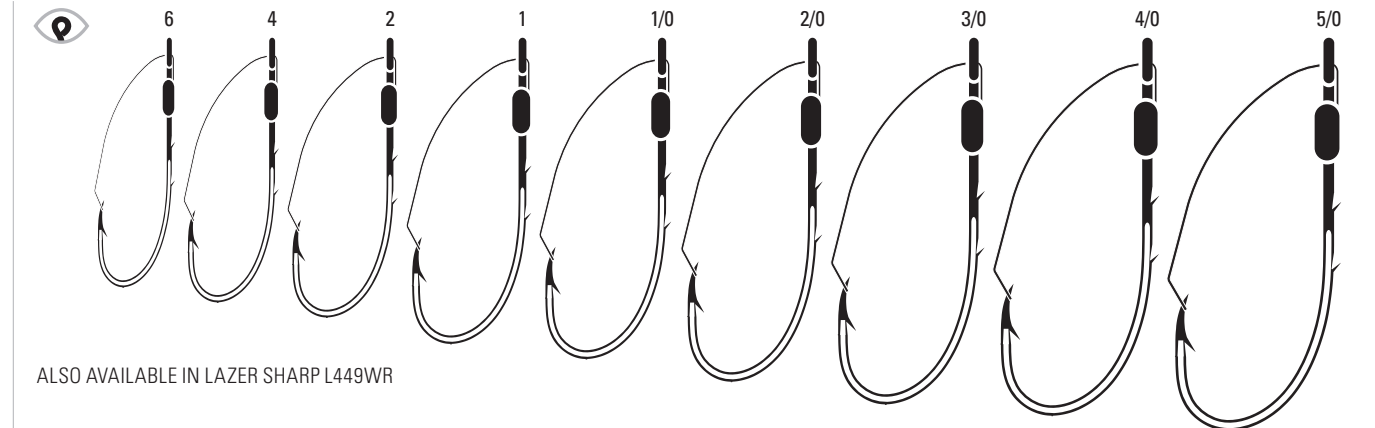

449W Weedless, Baitholder, Non-Offset, Ringed Eye, 2 Slices, Forged Shank

449W	Bronze	6, 4, 2, 1, 1/0, 2/0, 3/0, 4/0, 5/0	A, Bulk