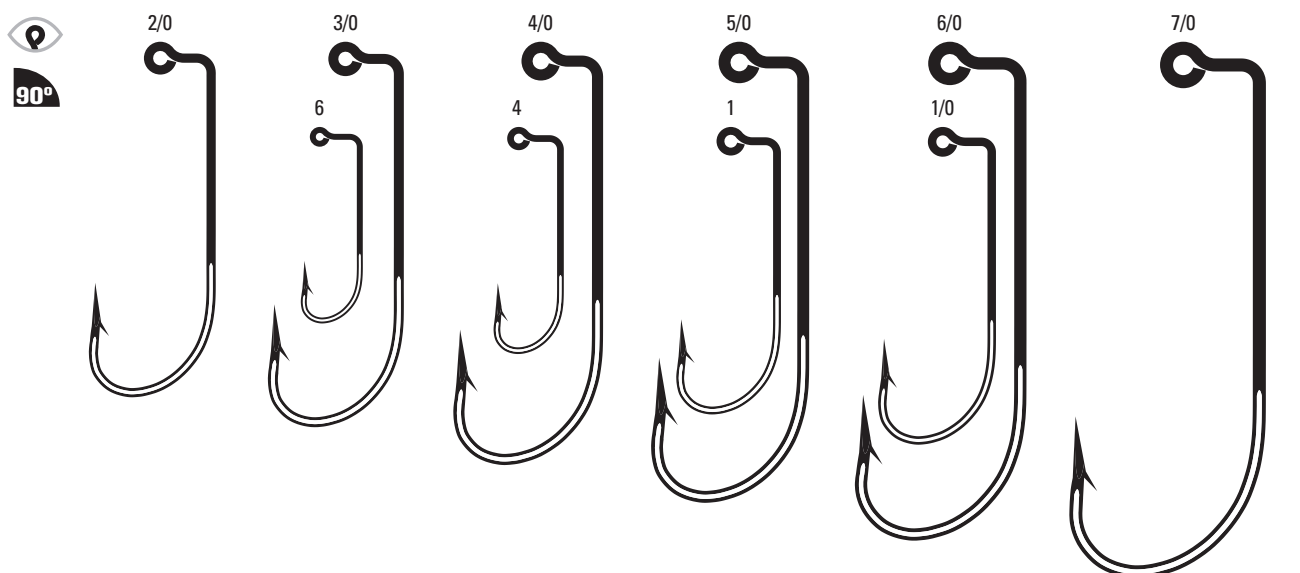

630 - 635N O'Shaughnessy Jig, Non-Offset, Ringed Eye, 90 Degree Leg, Forged Shank

630	Bronze	6, 4, 2, 1, 1/0, 2/0, 3/0, 4/0, 5/0, 6/0, 7/0	100, Bulk
635	Sea Guard	6, 4, 2, 1, 1/0, 2/0, 3/0, 4/0, 5/0, 6/0, 7/0	100, Bulk
635N	Nickel	4, 1, 1/0, 2/0, 3/0, 4/0, 5/0, 6/0, 7/0	Bulk