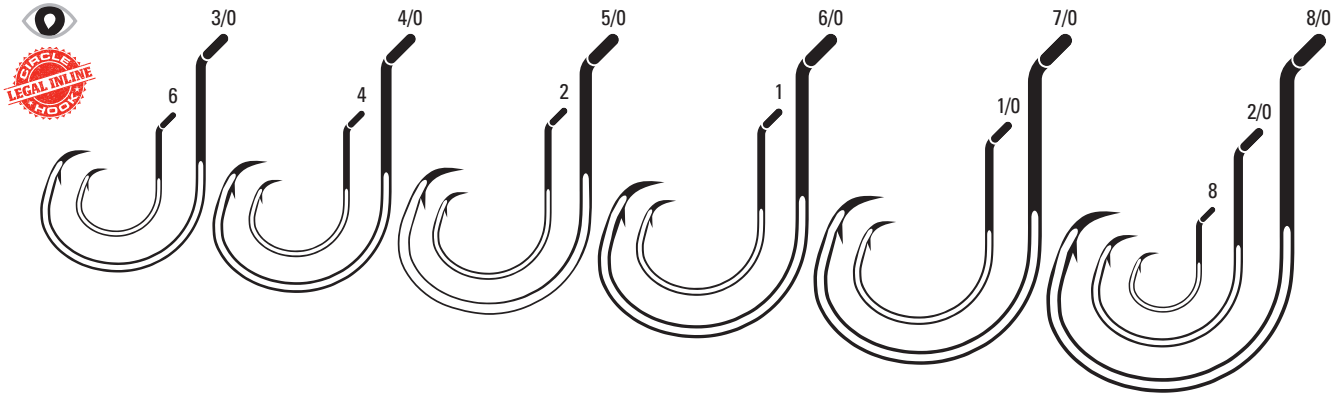

**L7228BP** Octopus Circle, Wide Gap, Non-Offset, Big Eye, Up Eye, Needlepoint, Forged Shank

<b>L7228BP</b>	Platinum Black	8, 6, 4, 2, 1, 1/0, 2/0, 3/0, 4/0, 5/0, 6/0, 7/0, 8/0	F, G, U
----------------	----------------	---	---------