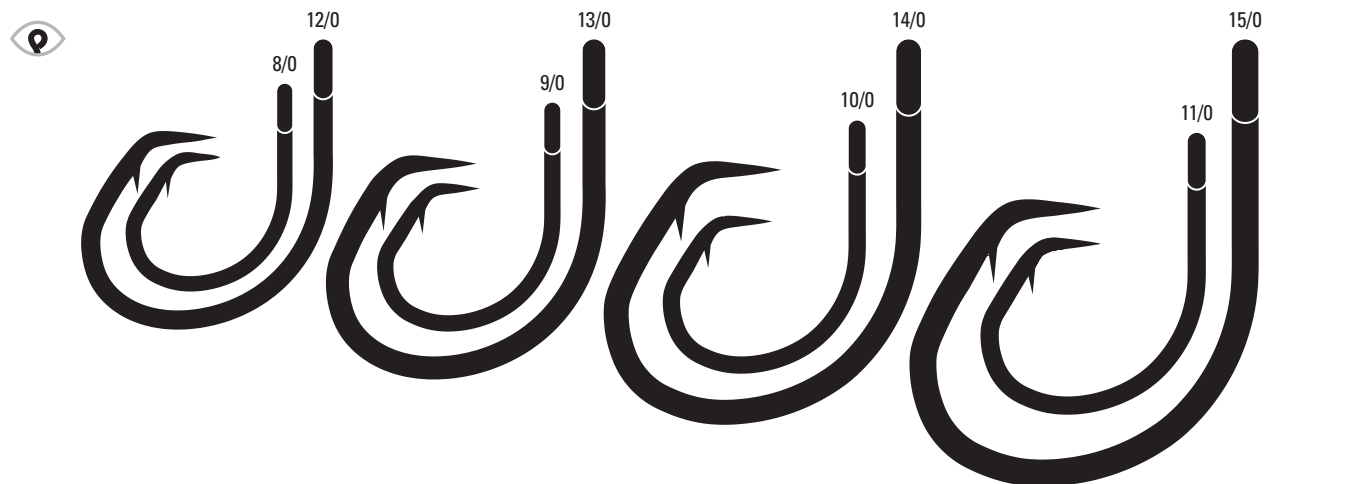

6190 Circle Sea, Non-Offset, Ringed Eye, Heavy Wire

6190	Sea Guard	8/0, 9/0, 10/0, 11/0, 12/0, 13/0, 14/0, 15/0	100, Bulk