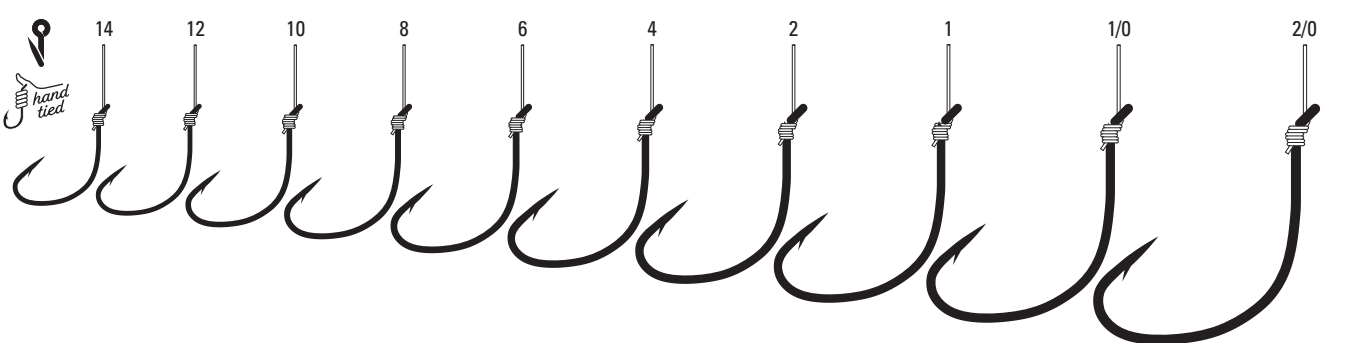

147 Kahle, Offset, Straight Point, Up Eye, Mono, 7" Line Length

147	Bronze	14, 12, 10, 8, 6, 4, 2, 1, 1/0, 2/0