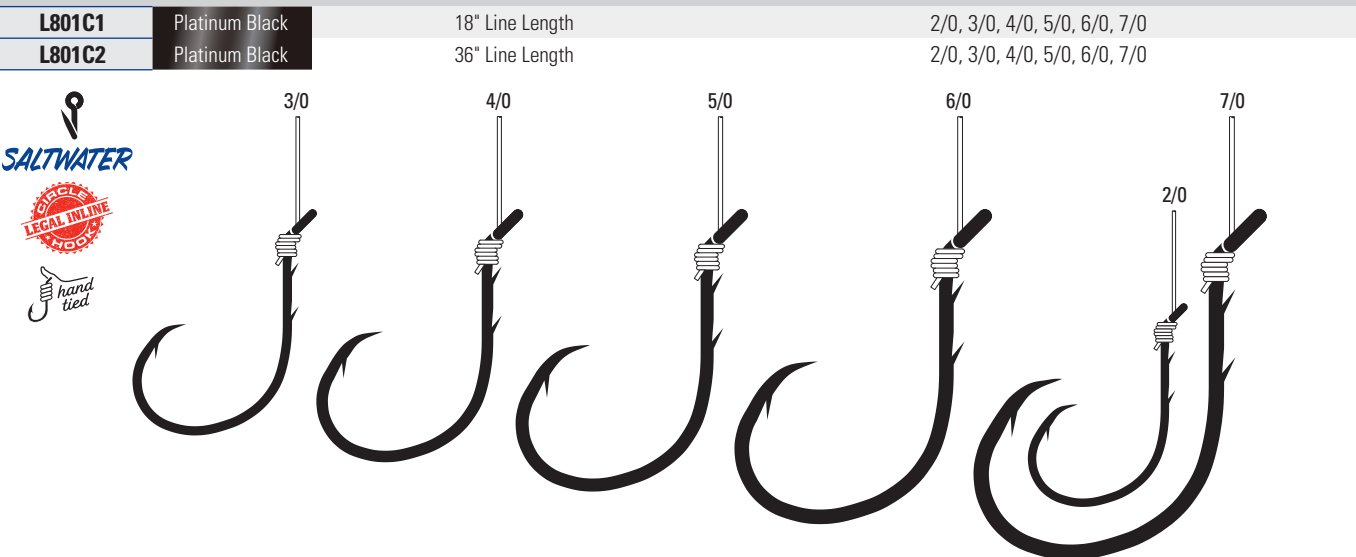

**L800** Octopus, Snell, Mono, 36" Line Length, Forged Shank

<b>L800</b>	Platinum Black	1/0, 2/0, 3/0, 4/0, 5/0, 6/0, 7/0, 8/0
-------------	----------------	--

**L800C2H** Inline Circle Octopus, Striper Snell, Mono, 36" Line Length, Forged Shank

<b>L800C2H</b>	Platinum Black	1/0, 2/0, 3/0, 4/0, 5/0, 6/0, 7/0, 8/0
----------------	----------------	--

TREBBLES

SNELLS

**L801** Baitholder, Offset, Down Eye, Two Slices, Mono, 18" Line Length, Forged Shank

**L801C** Inline Circle Baitholder Snell, Striped Bass, Offset, Down Eye, Two Slices, Mono

**L802** Octopus, Circle Sea Snell, Needlepoint, Up Eye, Mono, 18" Line Length, Forged Shank

**9100** Long Shank, Blackfish, Down Eye, Offset, Red Bead, Mono, 13.5" Line Length, Forged Shank