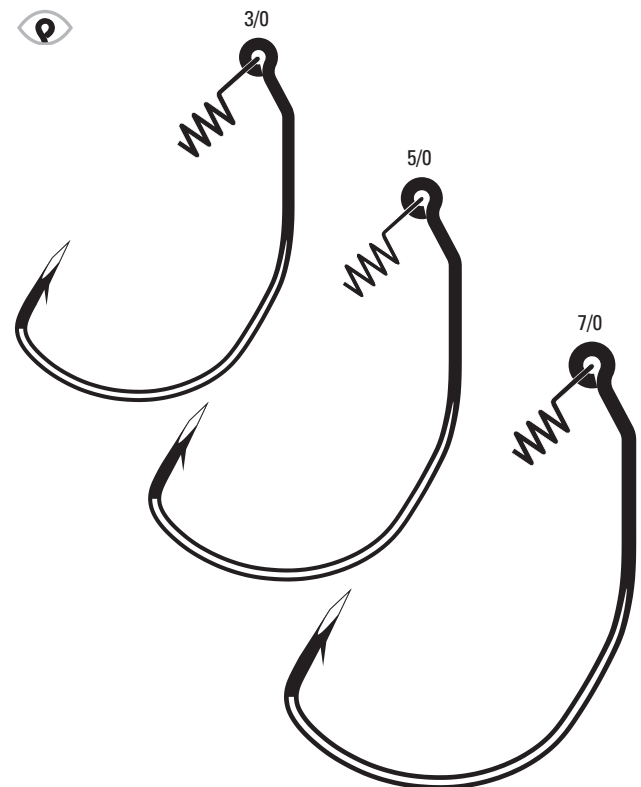

TK160 Magnum Swimbait, Extra Wide Gap, Spring Bait-Keeper, Ringed Eye, Forged Shank

TK160 Platinum Black 3/0, 5/0, 7/0