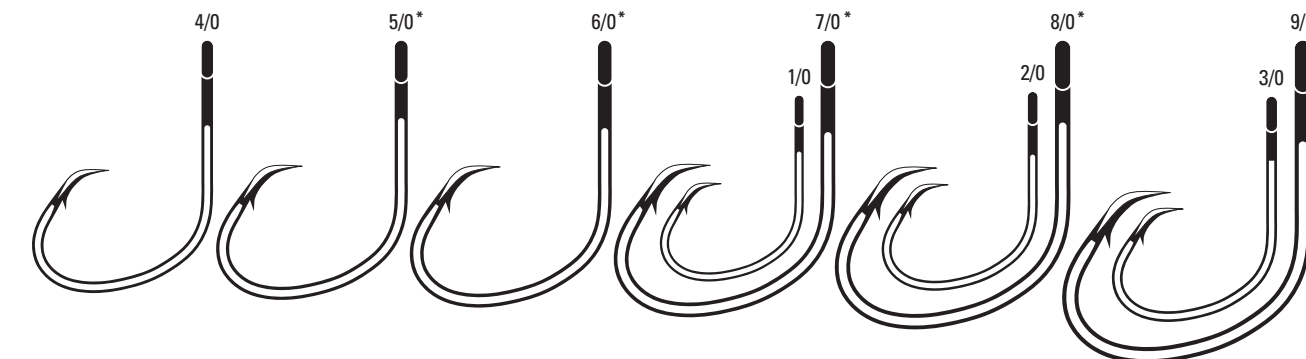

TK4 - TK4TP Lancet Circle, Non-Offset, Welded Eye*, Medium Wire, Wide Gap, Forged Shank

TK4	Platinum Black	1/0, 2/0, 3/0, 4/0, 5/0, 6/0, 7/0, 8/0, 9/0
TK4TP	Platinum Black	7/0, 8/0, 9/0 (50 pk.)