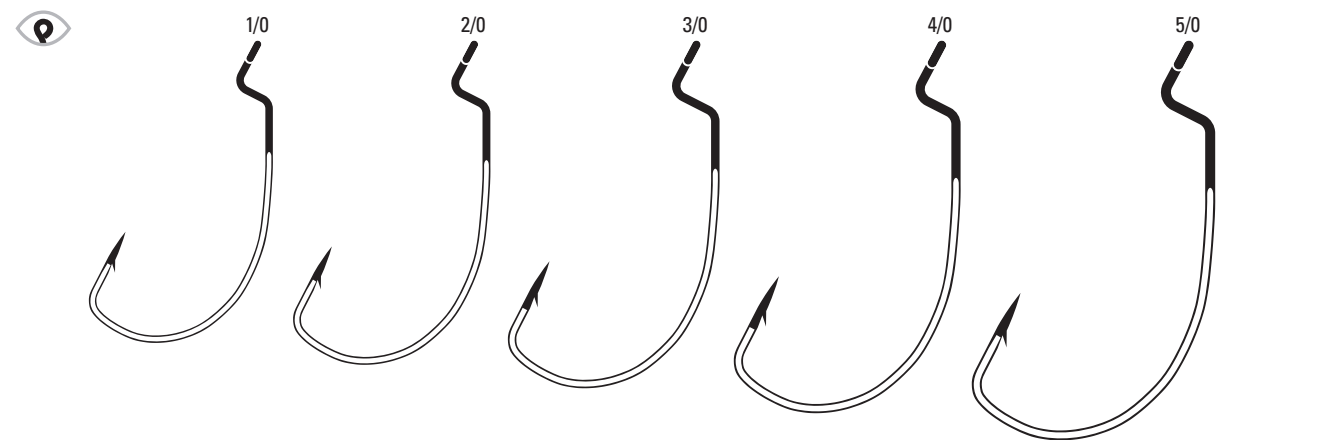

L7092R	Red	1/0, 2/0, 3/0, 4/0, 5/0	G

L7228BP Octopus Circle, Wide Gap, Non-Offset, Big Eye, Up Eye, Needlepoint, Forged Shank