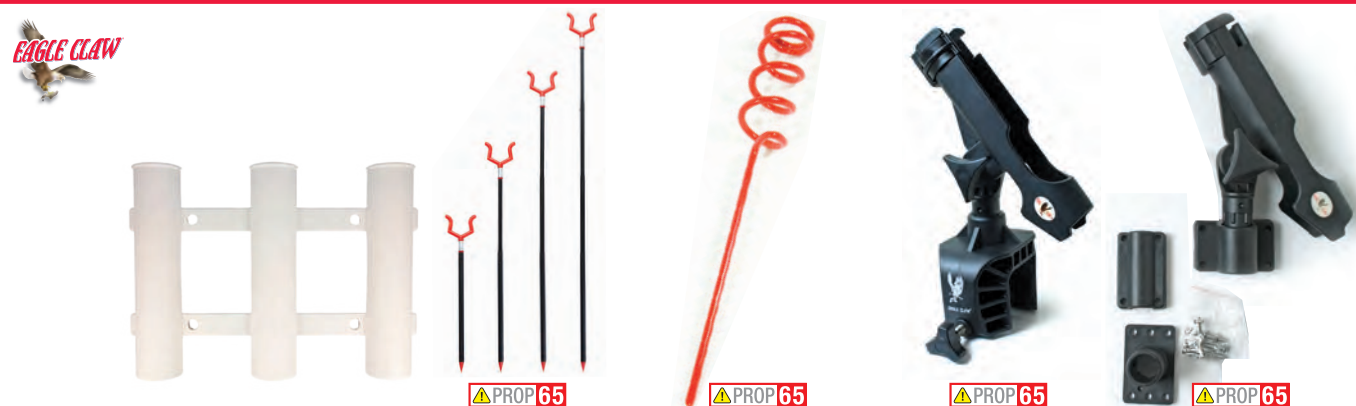

ROD HOLDERS

PART #	APVCRH3	ACRH	AABRH	ABRH3PC	04100-001
DESCRIPTION	3 Tube Boat Rod Holder	Wire Coil Rod Holder	Deluxe Clamp-On Rod Holder	Rod Holder w/ 3 Adaptors	Clamp-On Rod Holder Clamp
SIZE		Small, Medium, Large			1-3/4"
COLOR/FINISH	White	Red	Black	Black	Black
QUANTITY	1	1	1	1	1