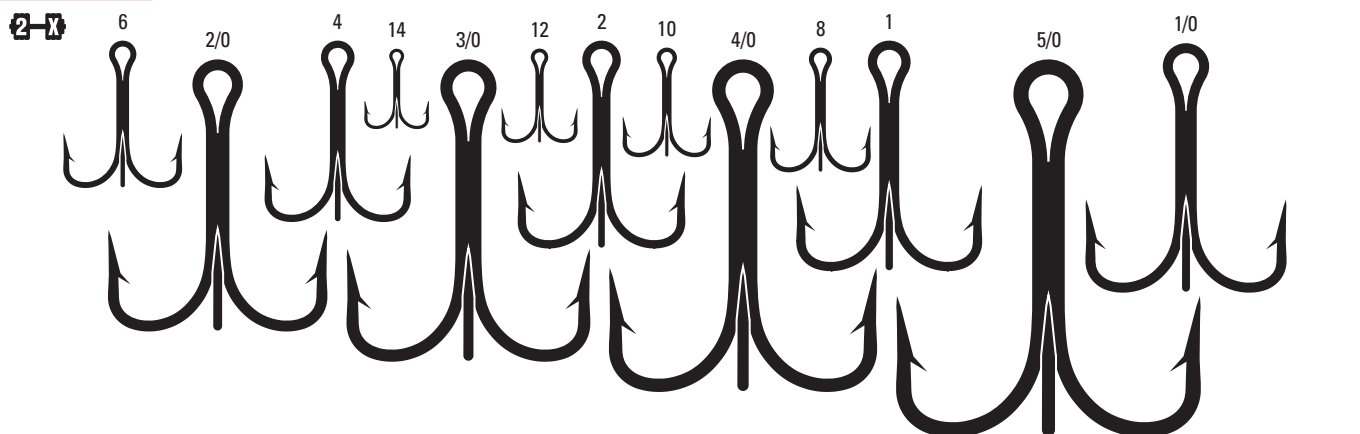

974 - 974R Straight Point, Regular Shank, 2X Strong

974	Bronze	12, 10, 8, 6, 4, 2, 1, 1/0, 2/0, 3/0, 4/0, 5/0	U, Bulk
974BP	Platinum Black	2	Bulk
974R	Red	4, 2, 1, 1/0	Bulk
977	Sea Guard	14, 12, 10, 8, 6, 4, 2, 1, 1/0, 2/0, 3/0, 5/0	Bulk