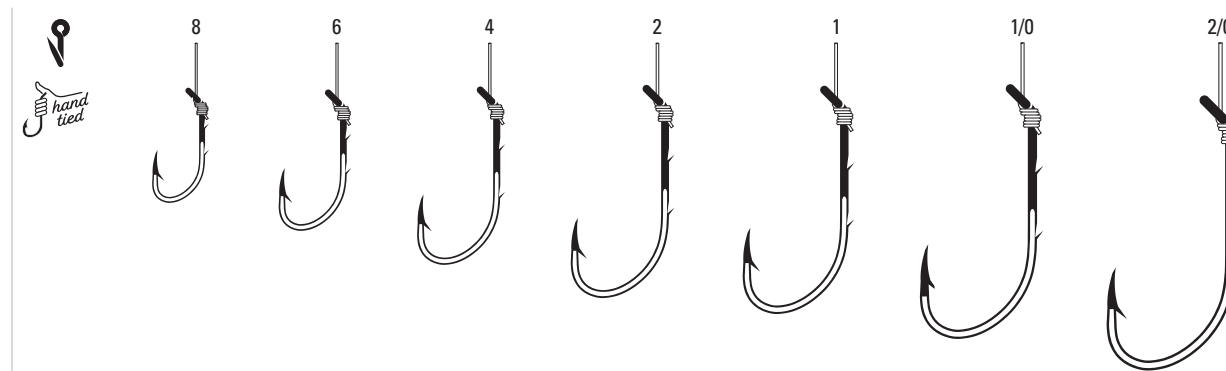

L739 Baitholder, Offset, Down Eye, Two Slices, Medium Wire, Mono, 7" Line Length, Forged Shank

L739	Bronze	8, 6, 4, 2, 1, 1/0, 2/0