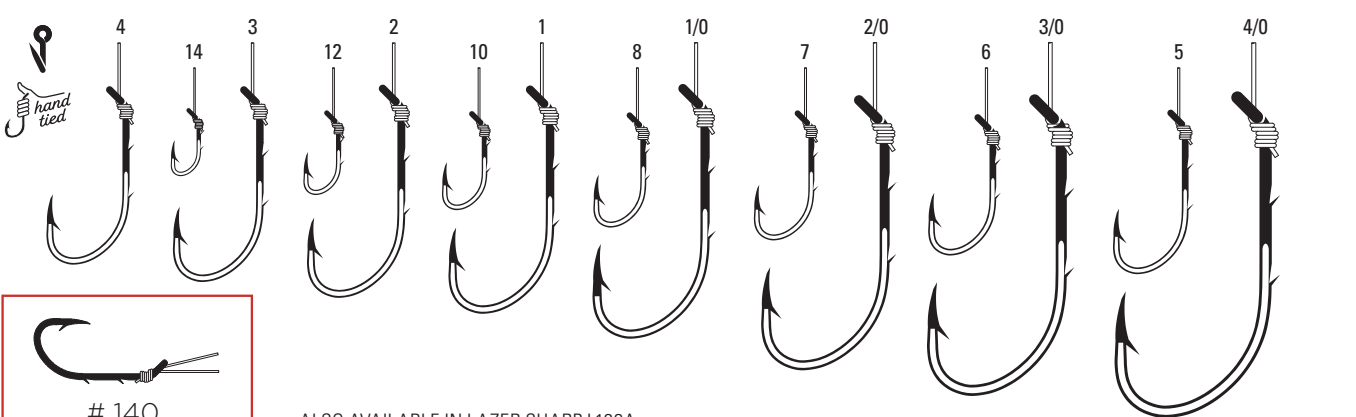

139 - 140 Baitholder, Offset, Down Eye, Two Slices, Medium Wire, Mono, 7" Line Length, Forged Shank

139	Bronze	14, 12, 10, 8, 7, 6, 4, 2, 1, 1/0, 2/0, 3/0, 4/0
139GE	Red	10, 8, 6, 4, 2, 1/0
139Q	Bronze	Assortment, 4 of Each Size
140	Bronze	Double Line