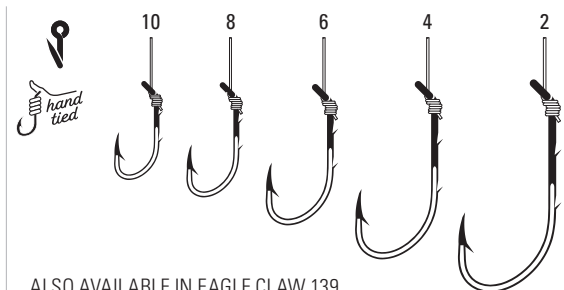

**L139A** Baitholder, Offset, Down Eye, Medium Wire, Two Slices, Mono, 6" Line Length, Forged Shank

<b>L139A</b>	Varied	10, 8, 6, 4, 2
--------------	--------	----------------

ALSO AVAILABLE IN EAGLE CLAW 139