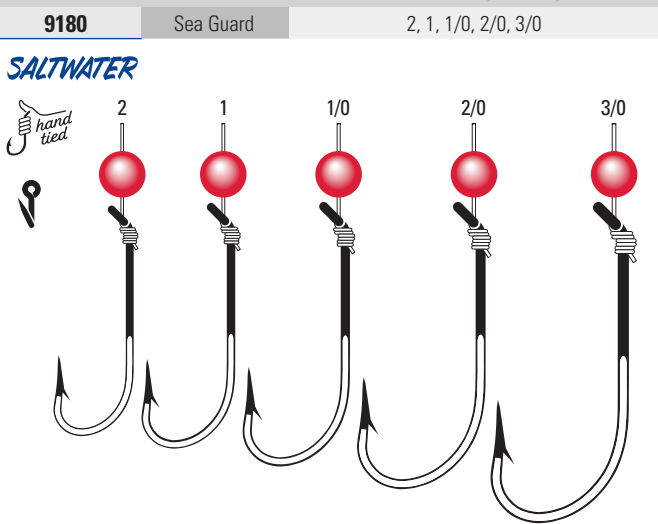

9180 O'Shaughnessy, Offset, Straight Point, Down Eye, Plain Shank, Medium Wire, Red Bead, Mono, 12" Line Length, Forged Shank