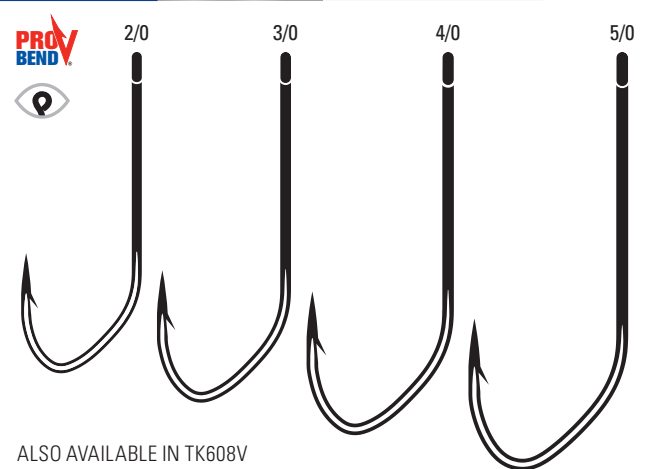

L608VN-L608VP Pro-V® Spinnerbait Hook, Needle Point, Medium Wire, Ringed Eye, Non-Offset, Forged Shank

L608VN	Nickel	2/0, 3/0, 4/0, 5/0	100
L608VP	Platinum Black	2/0, 3/0, 4/0, 5/0	100