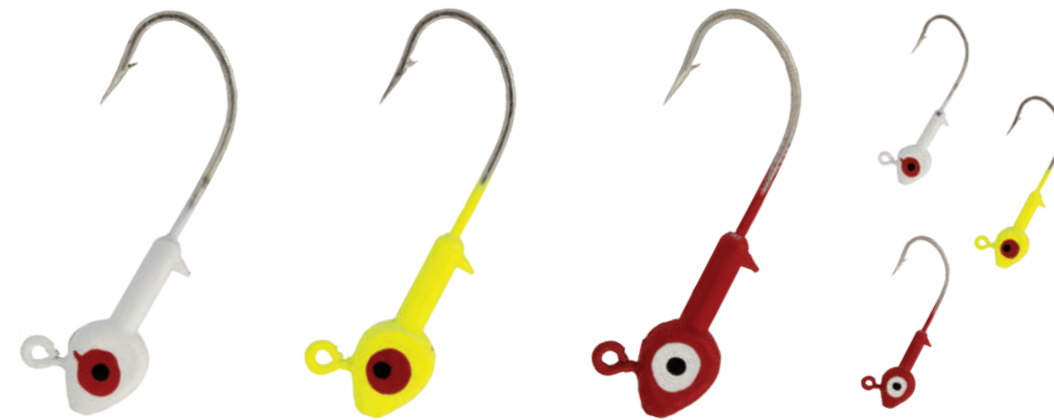

WEIGHT OZ.	HOOK SIZE	QTY	WHITE WITH DOUBLE EYE RED/BLACK	CHARTREUSE WITH DOUBLE EYE RED/BLACK	RED WITH DOUBLE EYE WHITE/BLACK	ASSORTED
1/8	1/0	10	SWFH18-1	SWFH18-3	SWFH18-6	SWFH18-AST
1/4	2/0	10	SWFH14-1	SWFH14-3	SWFH14-6	SWFH14-AST
3/8	3/0	10	SWFH38-1	SWFH38-3	SWFH38-6	SWFH38-AST