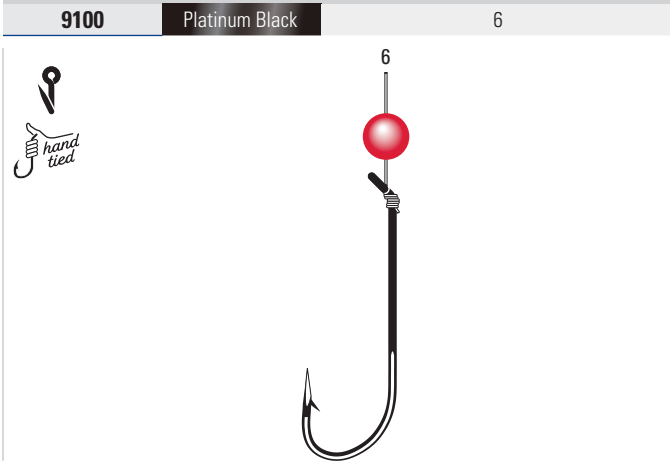

**L800** Octopus, Snell, Mono, 36" Line Length, Forged Shank

<b>L800</b>	Platinum Black	1/0, 2/0, 3/0, 4/0, 5/0, 6/0, 7/0, 8/0
-------------	----------------	--

**L800C2H** Inline Circle Octopus, Striper Snell, Mono, 36" Line Length, Forged Shank

<b>L800C2H</b>	Platinum Black	1/0, 2/0, 3/0, 4/0, 5/0, 6/0, 7/0, 8/0
----------------	----------------	--

TREBBLES

SNELLS

**L801** Baitholder, Offset, Down Eye, Two Slices, Mono, 18" Line Length, Forged Shank

**L801C** Inline Circle Baitholder Snell, Striped Bass, Offset, Down Eye, Two Slices, Mono

**L802** Octopus, Circle Sea Snell, Needlepoint, Up Eye, Mono, 18" Line Length, Forged Shank

**9100** Long Shank, Blackfish, Down Eye, Offset, Red Bead, Mono, 13.5" Line Length, Forged Shank