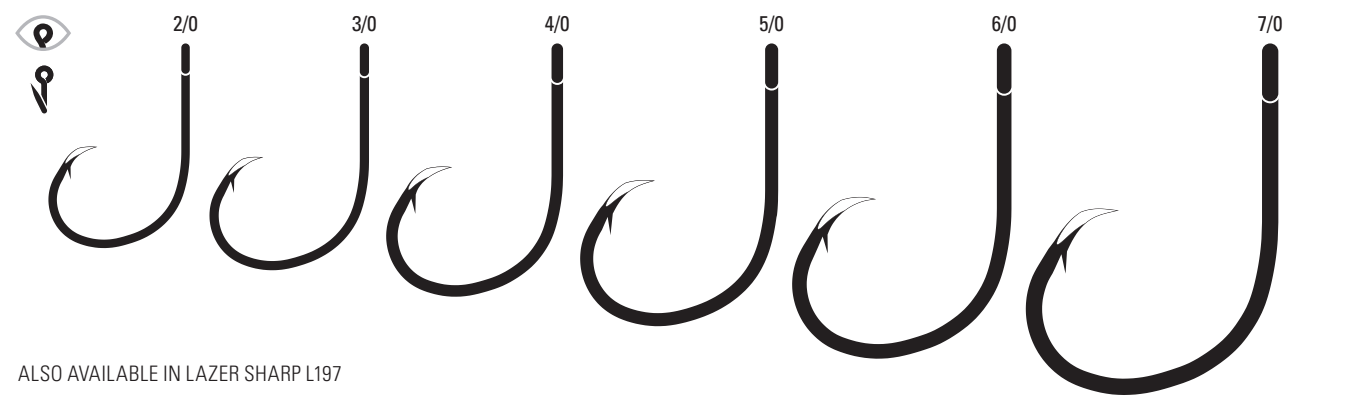

ALSO AVAILABLE IN LAZER SHARP L197