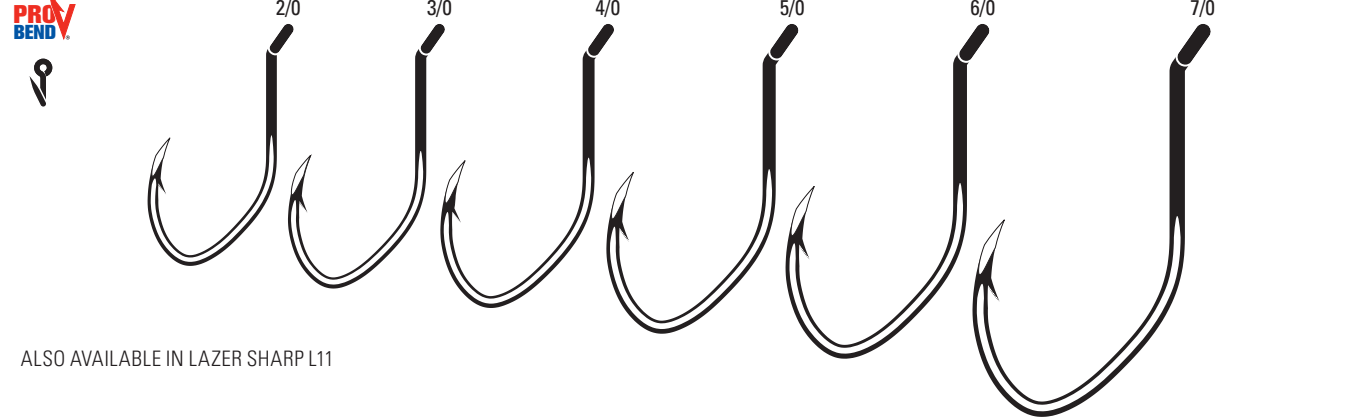

ALSO AVAILABLE IN LAZER SHARP L11