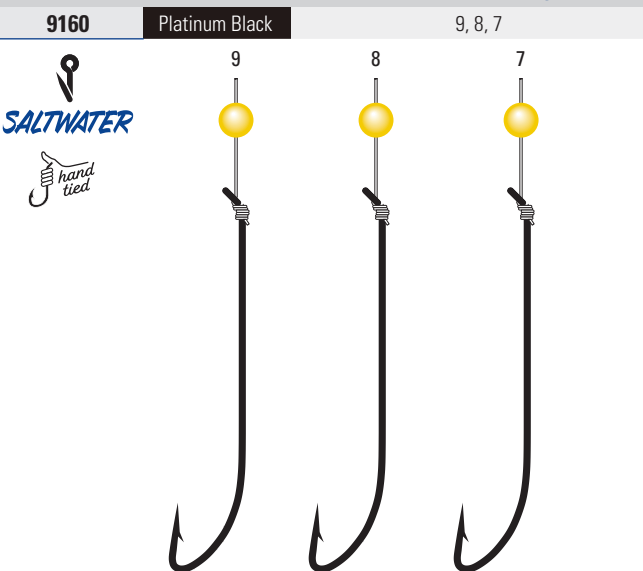

9160 Flounder, Offset, Straight Point, Down Eye, 4X Long Shank, Medium Wire, Yellow Bead, Mono, 12" Line Length