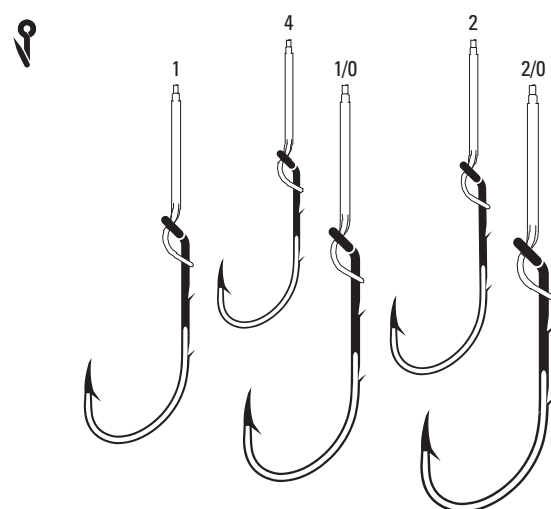

423NW - 423RNW Nylawire, Baitholder, Offset, Down Eye, Forged Shank, 10.5" Line Length

423NW	Nickel	4, 2, 1, 1/0, 2/0
423RNW	Red	4, 2, 1, 1/0, 2/0