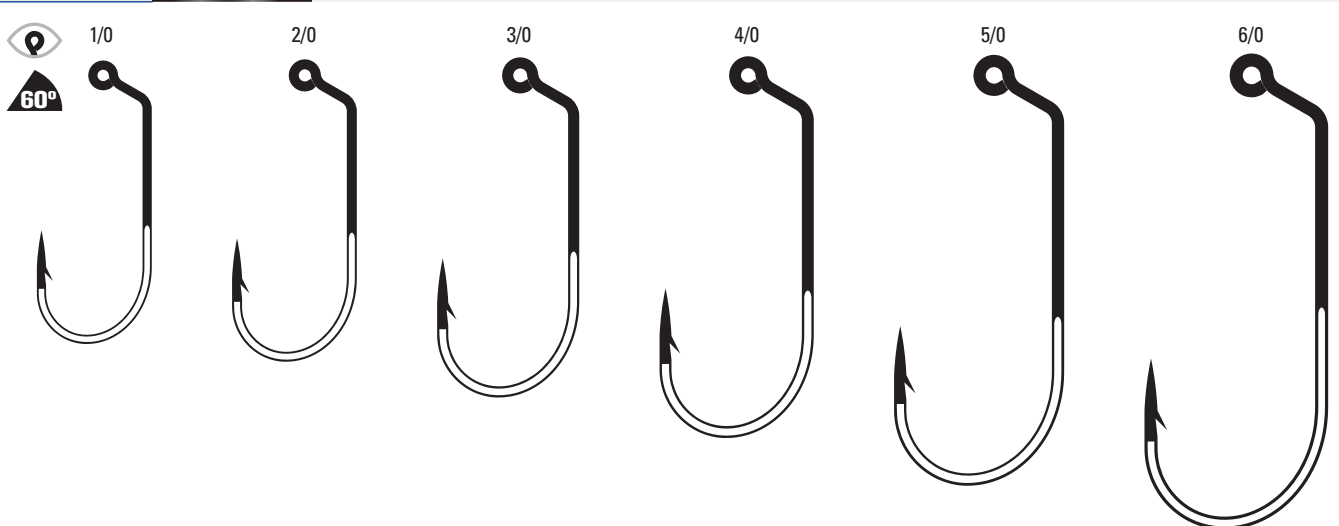

L786 Flippin' Jig Hook, Forged Shank, Side Eye, Needlepoint, 60-Degree Leg

L786	Platinum Black	1/0, 2/0, 3/0, 4/0, 5/0, 6/0	Bulk