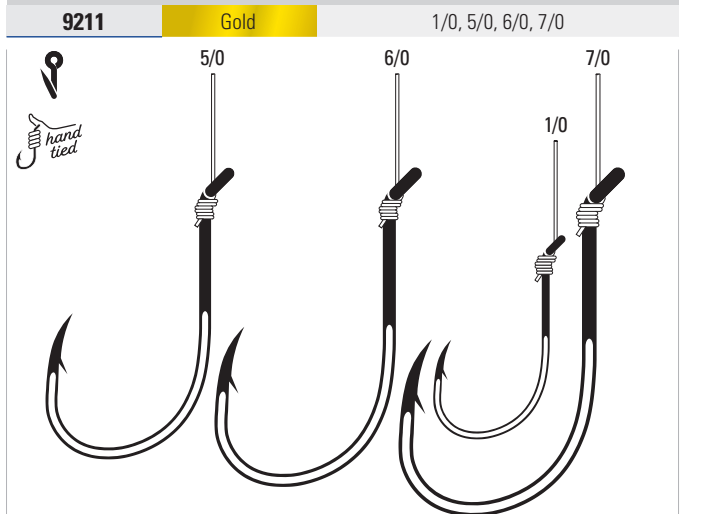

**9160** Flounder, Offset, Straight Point, Down Eye, 4X Long Shank, Medium Wire, Yellow Bead, Mono, 12" Line Length

**9180** O'Shaughnessy, Offset, Straight Point, Down Eye, Plain Shank, Medium Wire, Red Bead, Mono, 12" Line Length, Forged Shank

**9190** Baitholder, Porgy, Offset, Down Eye, Two Slices, Medium Wire, Red Bead, Mono, 12" Line Length, Forged Shank

**9211** Octopus, Offset, Curved Point, Up Eye, Plain Shank, Medium Wire, Needlepoint, Mono, 18" Line Length, Forged Shank

**9212** Baitholder, Offset, Down Eye, Two Slices, Mono, 18" Line Length, Forged Shank

**9214C1** Inline Circle Baitholder Striper Snell, Mono

**9222** Circle Sea, Striped Bass, Non-Offset, Circle Point, Up Eye, Plain Shank, Mono, 18" Line Length