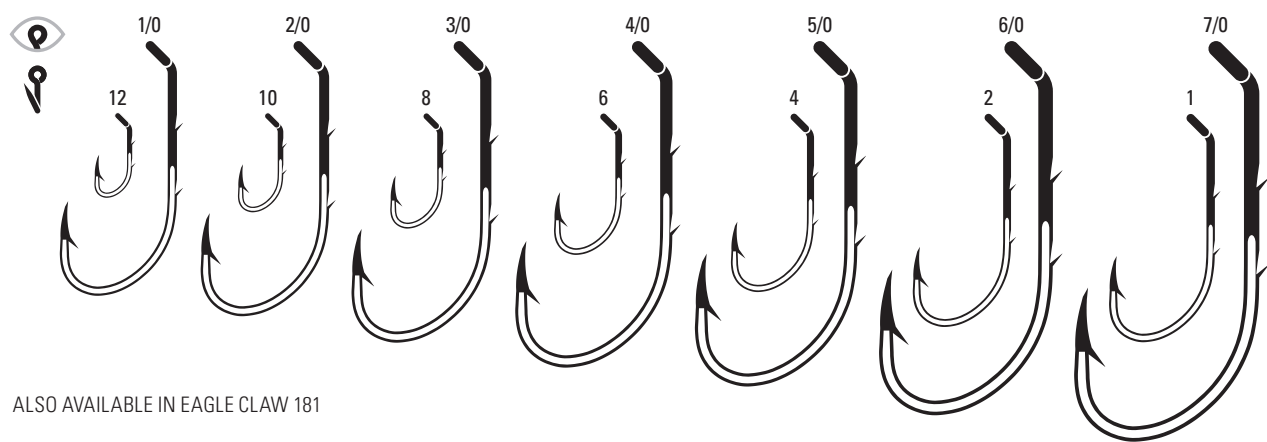

ALSO AVAILABLE IN EAGLE CLAW 181

L181B Baitholder, Barbless, Catch & Release, Offset, Ringed Eye, Down Eye, Two Slices, Forged Shank

L181B	Bronze		10, 8, 6, 4	G