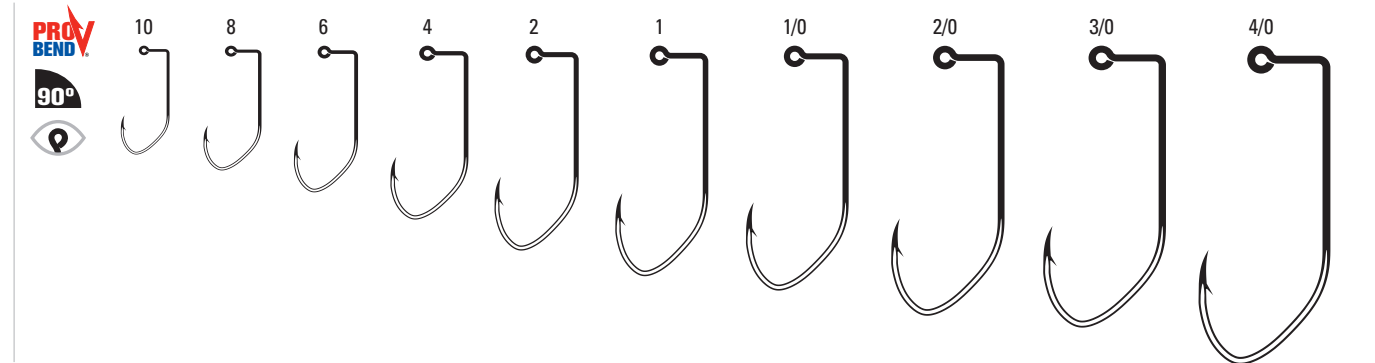

500 - 500G Pro-V® Bend Jig, Non-Offset, Ringed Eye, 90 Degree Leg, Forged Shank

500	Bronze	10, 8, 6, 4, 2, 1, 1/0, 2/0, 3/0, 4/0	100, Bulk
500BP	Platinum Black	10, 8, 6, 4, 2, 1, 1/0, 2/0, 3/0, 4/0	100, Bulk
500G	Gold	10, 8, 6, 4, 2, 1, 1/0, 2/0, 3/0, 4/0	Bulk
500R	Red	10, 8, 6, 4, 2, 1, 1/0, 2/0, 3/0, 4/0	Bulk