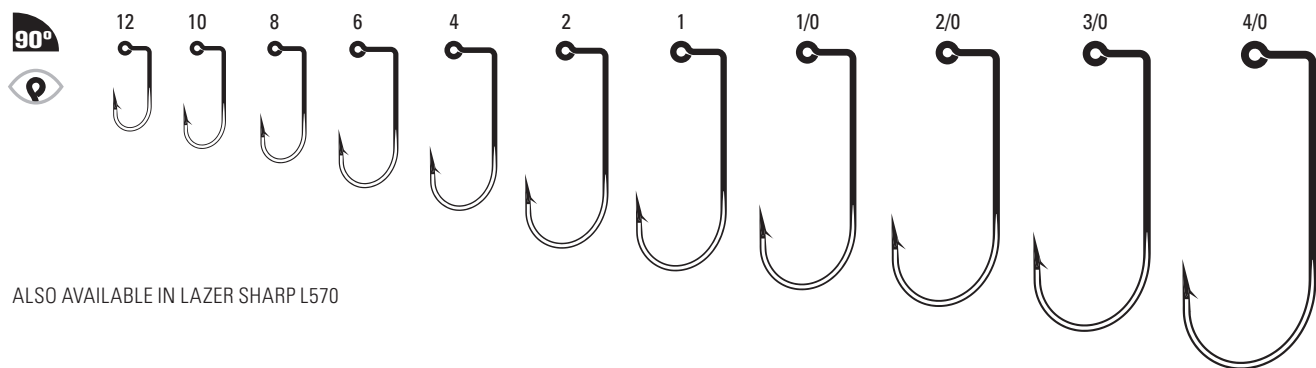

570 - 570BP Aberdeen Jig, Non-Offset, Ringed Eye, 90 Degree Leg, Forged Shank

570	Bronze	12, 10, 8, 6, 4, 2, 1, 1/0, 2/0, 3/0, 4/0	100, Bulk
570BP	Platinum Black	10, 8, 6, 4, 2, 1, 1/0, 2/0, 3/0, 4/0	Bulk
570R	Red	10, 8, 6, 4, 2, 1, 1/0, 2/0, 3/0, 4/0	Bulk