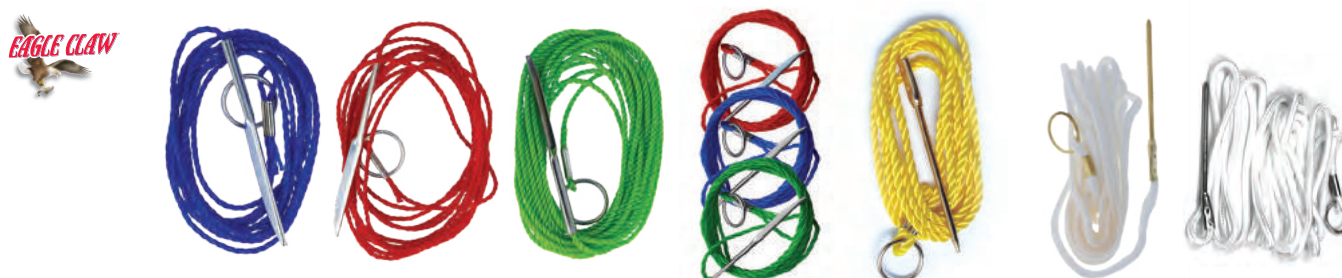

POLY & BRAIDED STRINGERS

▲PROP 65

	04300-001 | 04310-001(BULK)	04300-002 | 04310-002 (BULK)	04300-003 | 04310-003 (BULK)	APSASST	04300-004	04310-007	04300-008
DESCRIPTION	Poly Fish Stringer	Poly Fish Stringer	Poly Fish Stringer	Poly Fish Stringer Assorted Pack	Heavy Duty Poly Stringer	Heavy Duty Braided Nylon Fish Stringer	Braided Nylon Stringer
SIZE	6'	9'	12'	6'	7'	15'	9'
COLOR/FINISH	Blue	Red	Green	Green, Blue, Red	Varied	Varied	Varied
QUANTITY	1	1	1	3	1	1	1