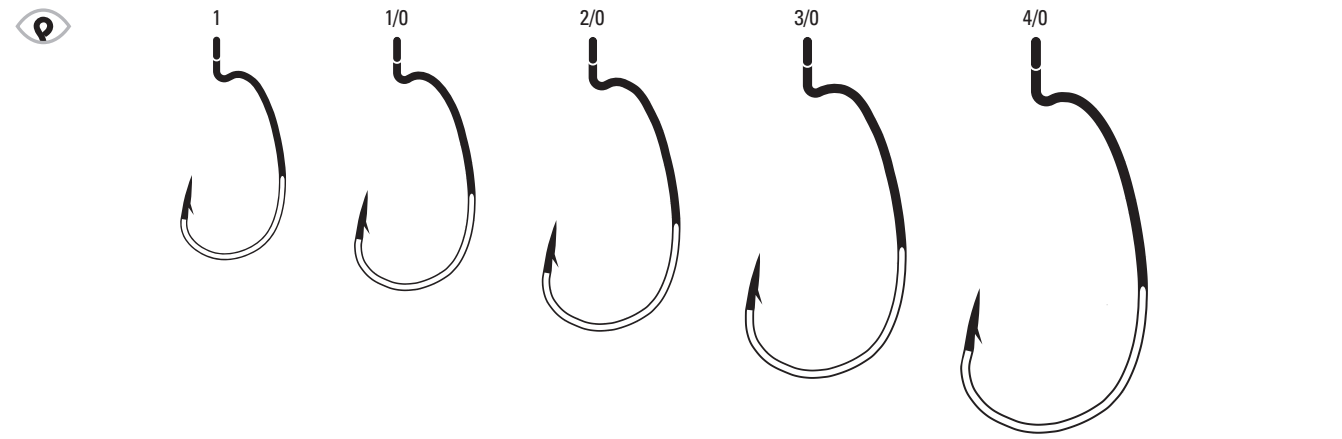

L7013BP - L7013R Extra Wide Gap Worm, Non-Offset, Ringed Eye, Needlepoint, Forged Shank

L7013BP	Platinum Black	1/0, 2/0, 3/0, 4/0	G, U, Bulk
L7013R	Red	1, 1/0, 2/0, 3/0, 4/0	G, U

L7092R Extra Wide Gap Worm, Forged Shank, Ringed Eye, Needlepoint