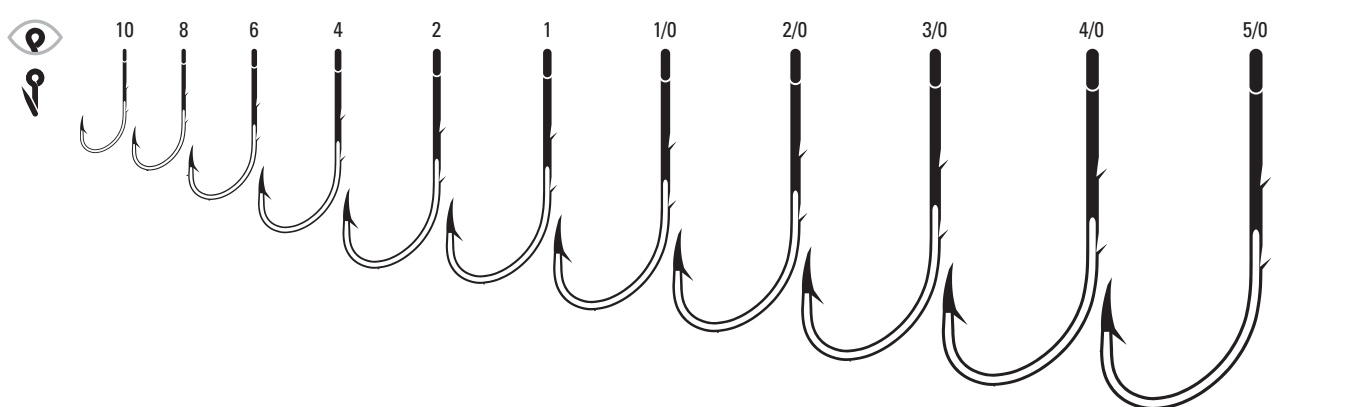

186 - 189 Baitholder, Offset, Ringed Eye, Two Slices, Forged Shank

186	Bronze	10, 8, 6, 4, 2, 1, 1/0, 2/0, 3/0, 4/0, 5/0	100, A, F, R, Bulk
186R	Red	6, 4, 2, 1/0, 3/0	U
189	Nickel	10, 8, 6, 4, 2, 1, 1/0, 2/0, 3/0, 4/0	100, A, F, Bulk