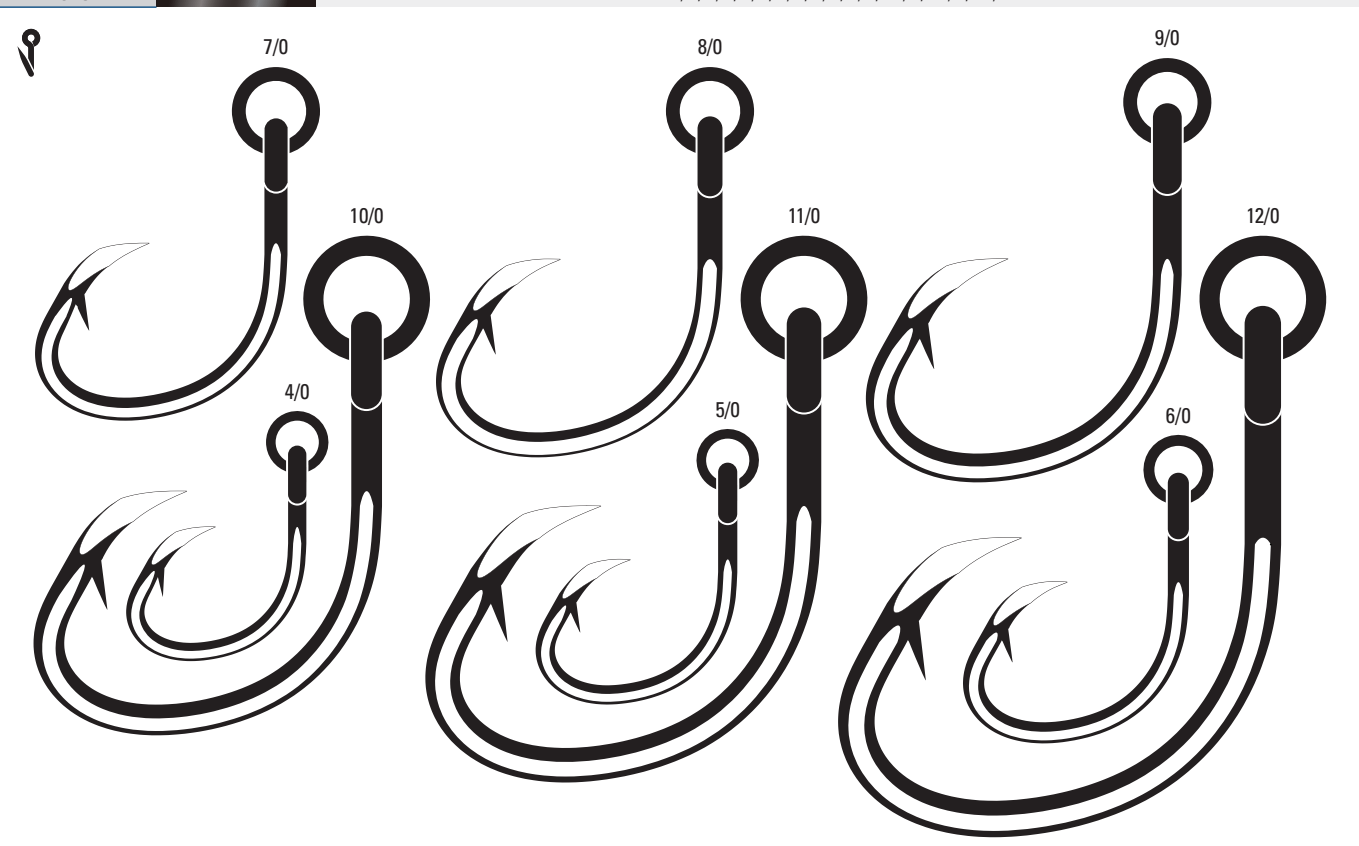

**TK619HR** Ringed Magnum Circle, Offset, Heavy Wire, Forged Shank

<b>TK619HR</b>	Platinum Black	4/0, 5/0, 6/0, 7/0, 8/0, 9/0, 10/0, 11/0, 12/0
----------------	----------------	--

**TK900HVP** Pro-V® Bend Bass Jig Hook, Trokar Point, Medium Wire, Non-Offset, Cross Eye, Forged Shank, 60-Degree Leg