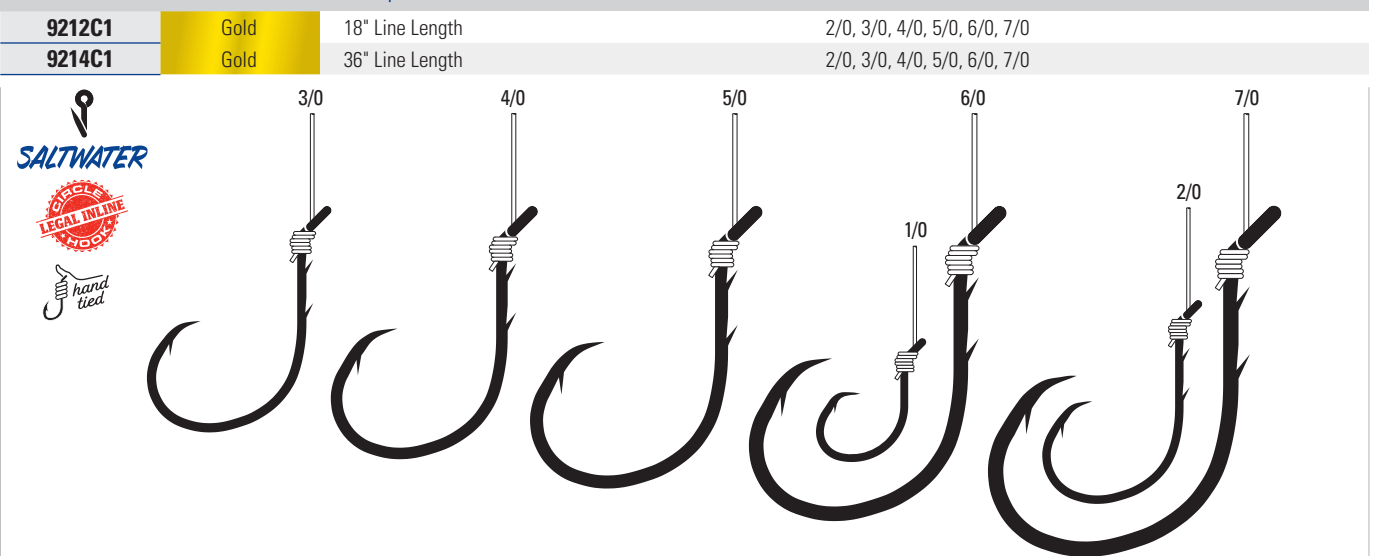

**9190** Baitholder, Porgy, Offset, Down Eye, Two Slices, Medium Wire, Red Bead, Mono, 12" Line Length, Forged Shank

**9211** Octopus, Offset, Curved Point, Up Eye, Plain Shank, Medium Wire, Needlepoint, Mono, 18" Line Length, Forged Shank

**9212** Baitholder, Offset, Down Eye, Two Slices, Mono, 18" Line Length, Forged Shank

**9214C1** Inline Circle Baitholder Striper Snell, Mono

**9222** Circle Sea, Striped Bass, Non-Offset, Circle Point, Up Eye, Plain Shank, Mono, 18" Line Length