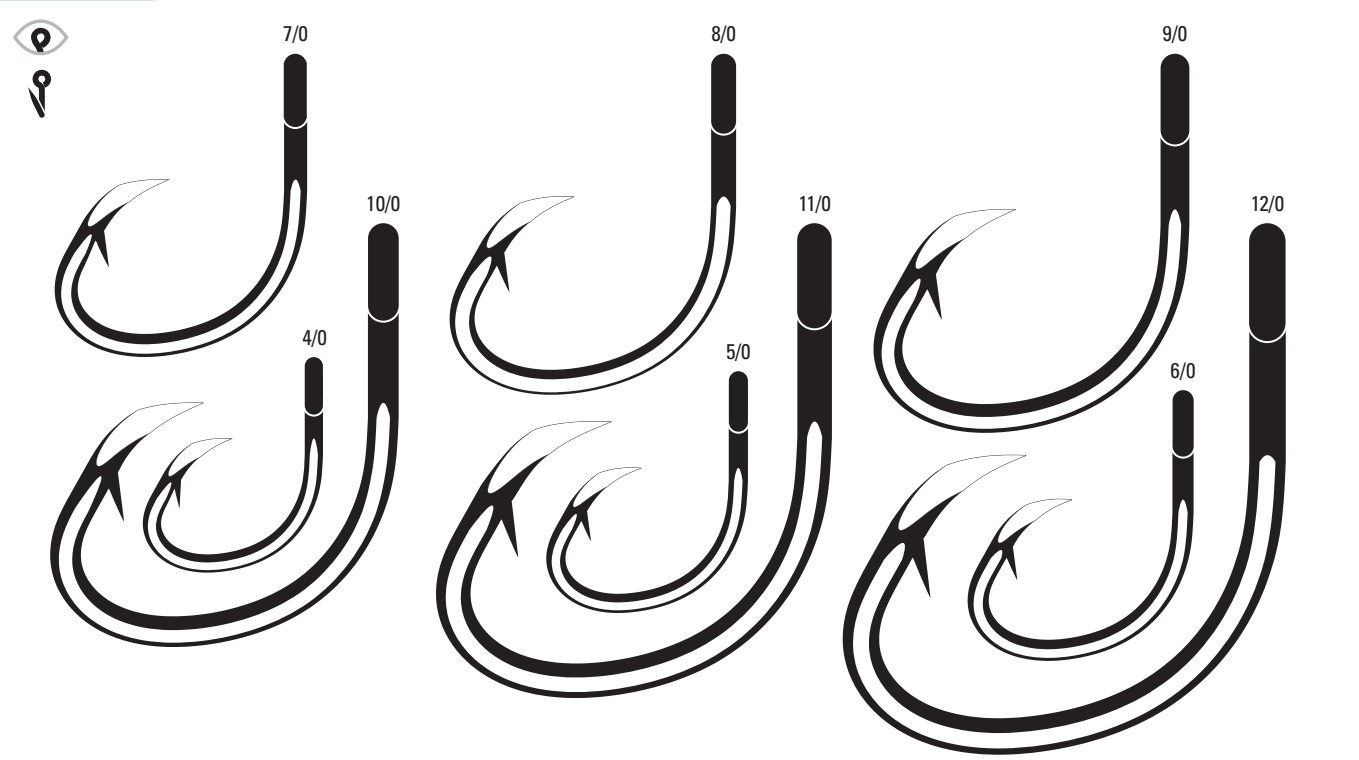

TK619H Magnum Circle, Offset, Heavy Wire, Ringed Eye, Forged Shank

TK619H	Platinum Black	5/0, 6/0, 7/0, 8/0, 9/0, 10/0, 11/0, 12/0