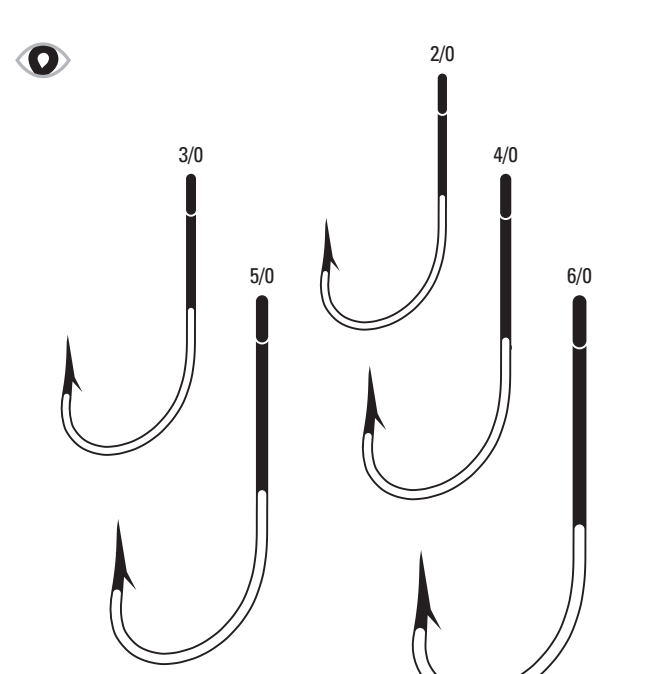

354SS - 354Z O'Shaughnessy, Non-Offset, Extra Big Eye for Trot Lines, Forged Shank

354SS	Stainless Steel	2/0, 3/0, 4/0, 5/0, 6/0	100, F, Bulk
354Z	Sea Guard	3/0, 4/0, 5/0	F, Bulk