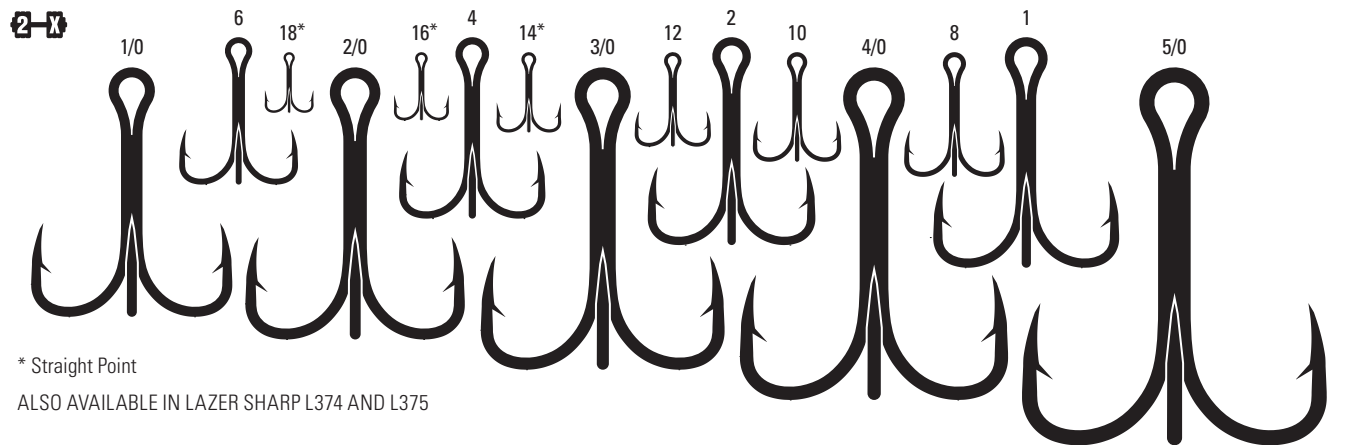

**6331** Kirby, Sea Hook, Ringed Eye, Offset

<b>6331</b>	Sea Guard	20, 19, 18, 17, 16, 15, 14, 13, 12, 11, 10, 9, 8, 7, 6, 5, 4, 3, 2, 1	100, A, Bulk
-------------	-----------	---	--------------

**274 - 274B** 90 Degree Spread, Straight Point, Round Bend, Regular Shank

<b>274</b>	Bronze	14, 12, 10, 4, 1	A, Bulk
<b>274B</b>	Platinum Black	4, 1	Bulk

**374SB** Soft Bait w/ Spring, Curved or Straight Point, 2X Strong

<b>374SB</b>	Bronze	14, 12, 10, 8, 6, 4	A
--------------	--------	---------------------	---

**374 - 377** Curved or Straight Point, Regular Shank, 2X Strong

<b>374</b>	Bronze	18, 16, 14, 12, 10, 8, 6, 4, 2, 1, 1/0, 2/0, 3/0, 4/0, 5/0	A, F, T, Bulk
<b>375</b>	Nickel	14, 12, 10, 8, 6, 4, 2, 1, 1/0, 2/0, 3/0, 4/0, 5/0	Bulk
<b>376</b>	Gold	18, 16, 14, 12, 10, 8, 6, 4	A, T, Bulk
<b>377</b>	Sea Guard	8, 6, 4, 2, 1, 2/0	R, Bulk