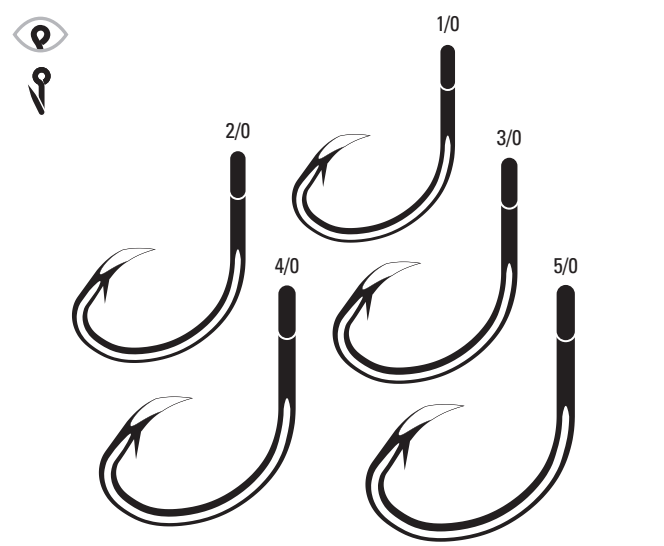

TK619 Circle, Offset, Medium Wire, Ringed Eye, Forged Shank

TK619	Platinum Black	1/0, 2/0, 3/0, 4/0, 5/0