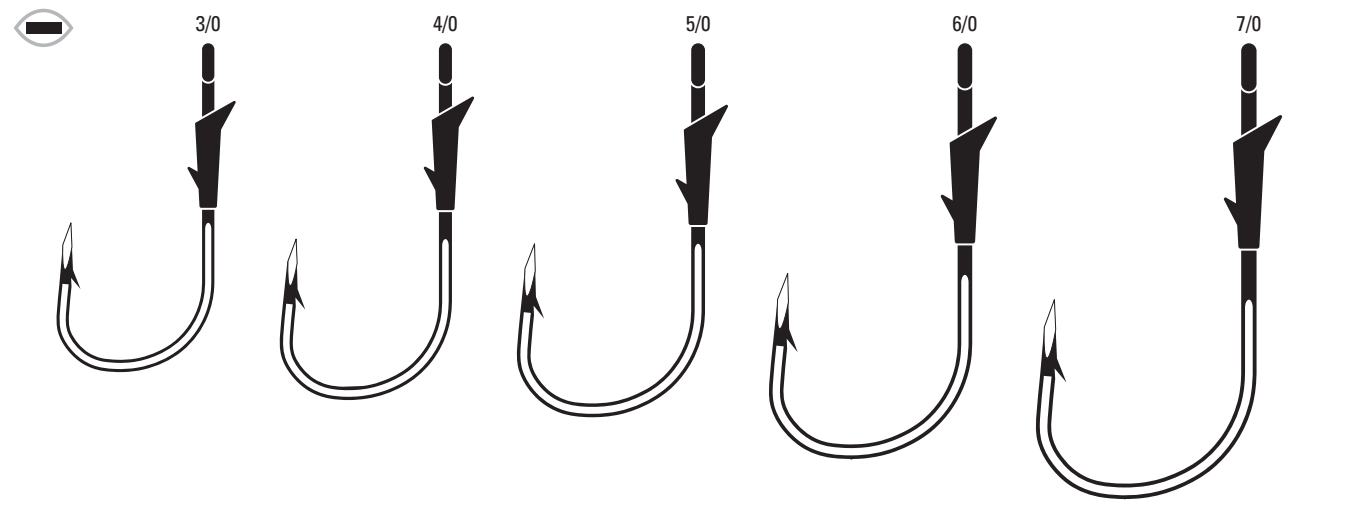

TK135 Monster Flippin' Hook, Heavy Wire, Non-Offset, Welded Eye, Forged Shank, Molded Bait Keeper

TK135 Platinum Black 3/0, 4/0, 5/0, 6/0, 7/0