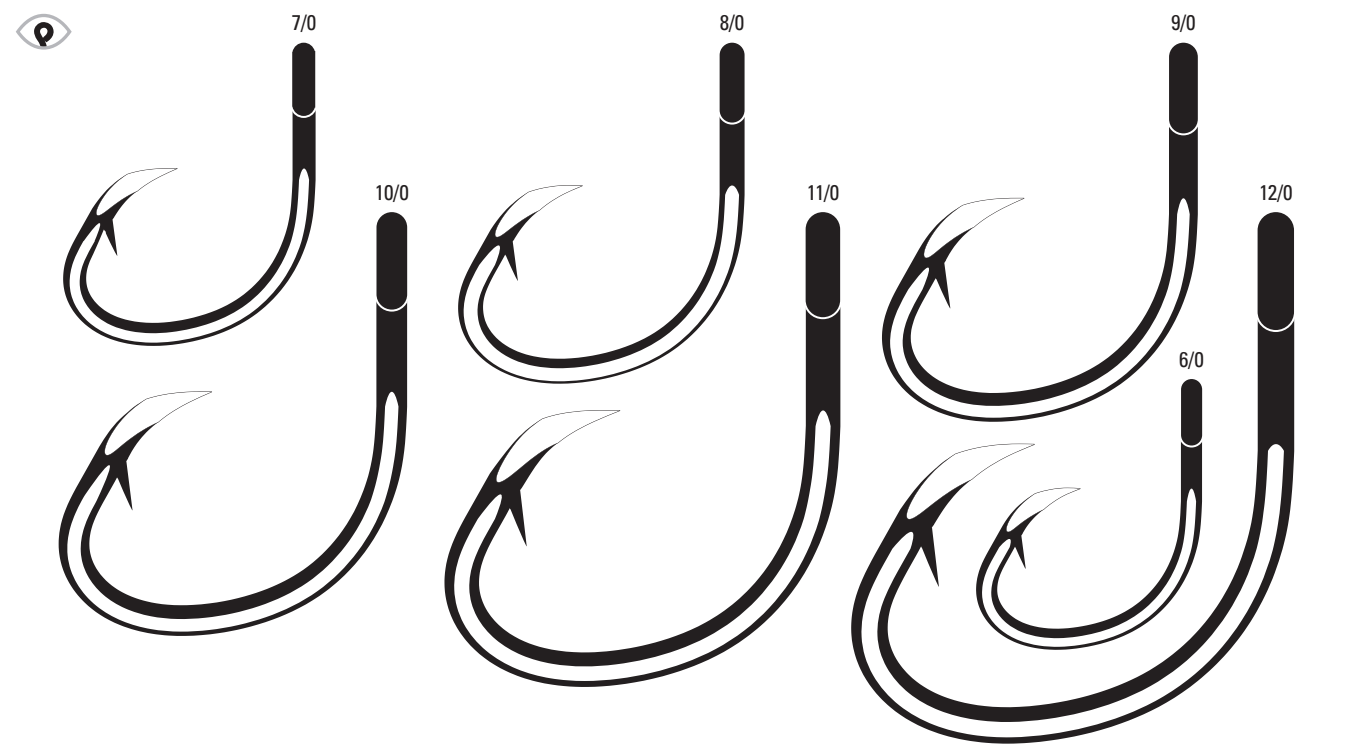

TK619HI Magnum Circle, Non-Offset, Heavy Wire, Ringed Eye, Forged Shank

TK619HI	Platinum Black	6/0, 7/0, 8/0, 9/0, 10/0, 11/0, 12/0