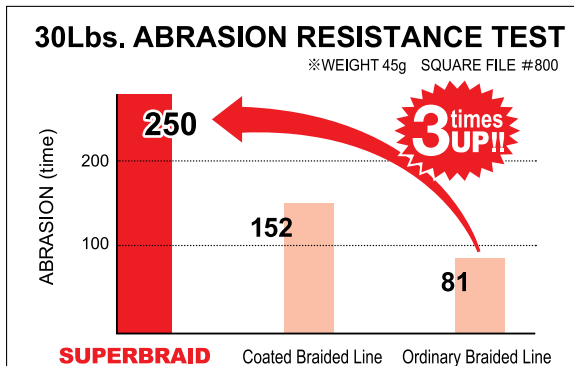

Point 2

Rounder and Smoother compared to conventional braided line.
Resistance of casting is reduced and casting distance improved because fibers are braided rounder and tighter.
Significant reduction of rod guide friction noise.

Point 3

Less line-trouble when casting.
When used in jigging, water is drained better and line can be dropped smoothly minimizing resistance caused by line slack.

Point 4

Significantly Increased Sensitivity and Easy Handling!