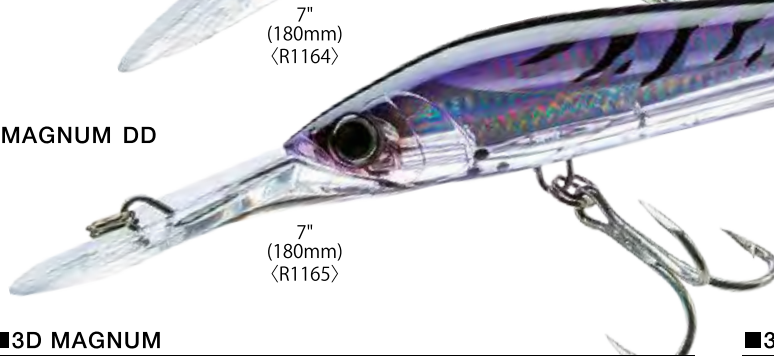

● COLOR CHART

3D™ MAGNUM 3D™ MAGNUM DD

MAGNUM

MAGNUM DD

● ACTION:Wiggling

■ 3D MAGNUM

CAT. NO.	TYPE	SIZE	WEIGHT	RANGE
R1457	SINKING	6-1/4" (160mm)	2-3/4 oz. (78g)	13~20 ft. (4~6m)
R1164		7" (180mm)	3-1/2 oz. (100g)	16~21 ft. (5~6.5m)