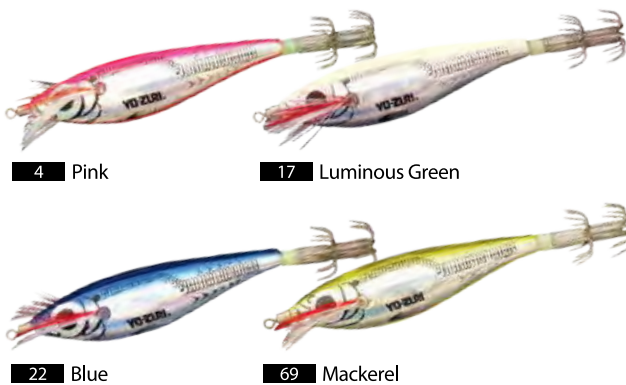

CAT. NO.	TYPE	SIZE	WEIGHT
A1022	SINKING	3-3/4" (95mm)	5/16 oz. (8.9g)

● COLOR CHART

4 Pink

17 Luminous Green

22 Blue

69 Mackerel

ULTRA CLOTH™

3"
(75mm)