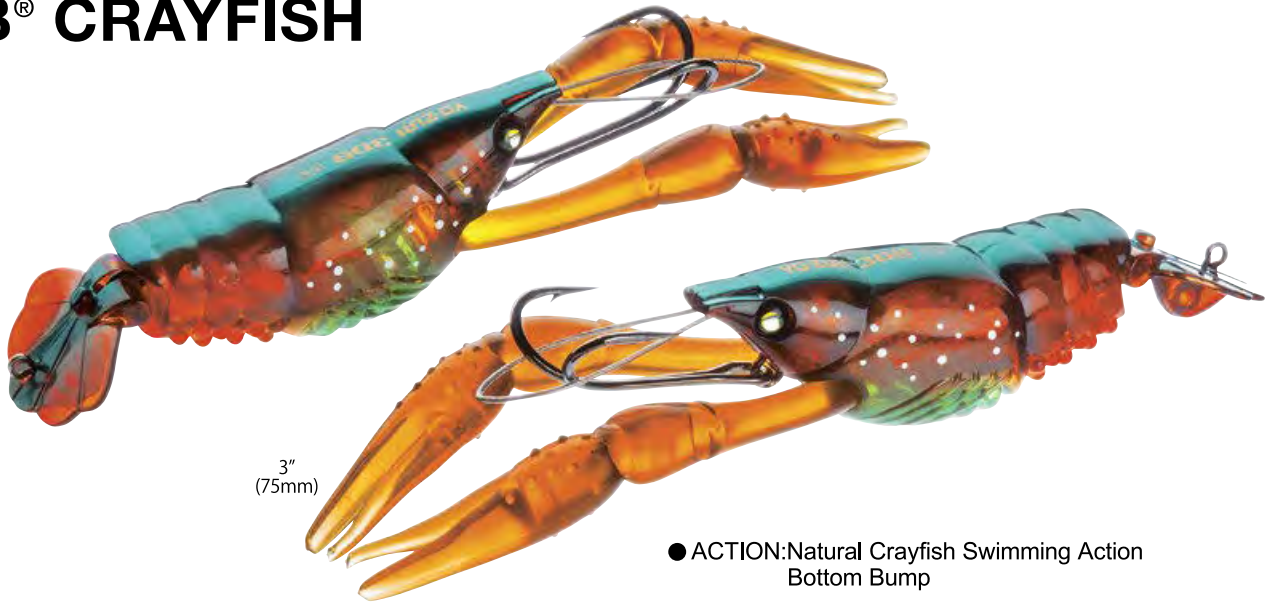

PGBL Prism Gold Black

PGSH Prism Ghost Shad

PSB Prism Silver Blue

PSBL Prism Silver Black

PSSH Prism Sexy Shad

PTSH Prism Tennessee Shad

3DB® CRAYFISH

3"
(75mm)