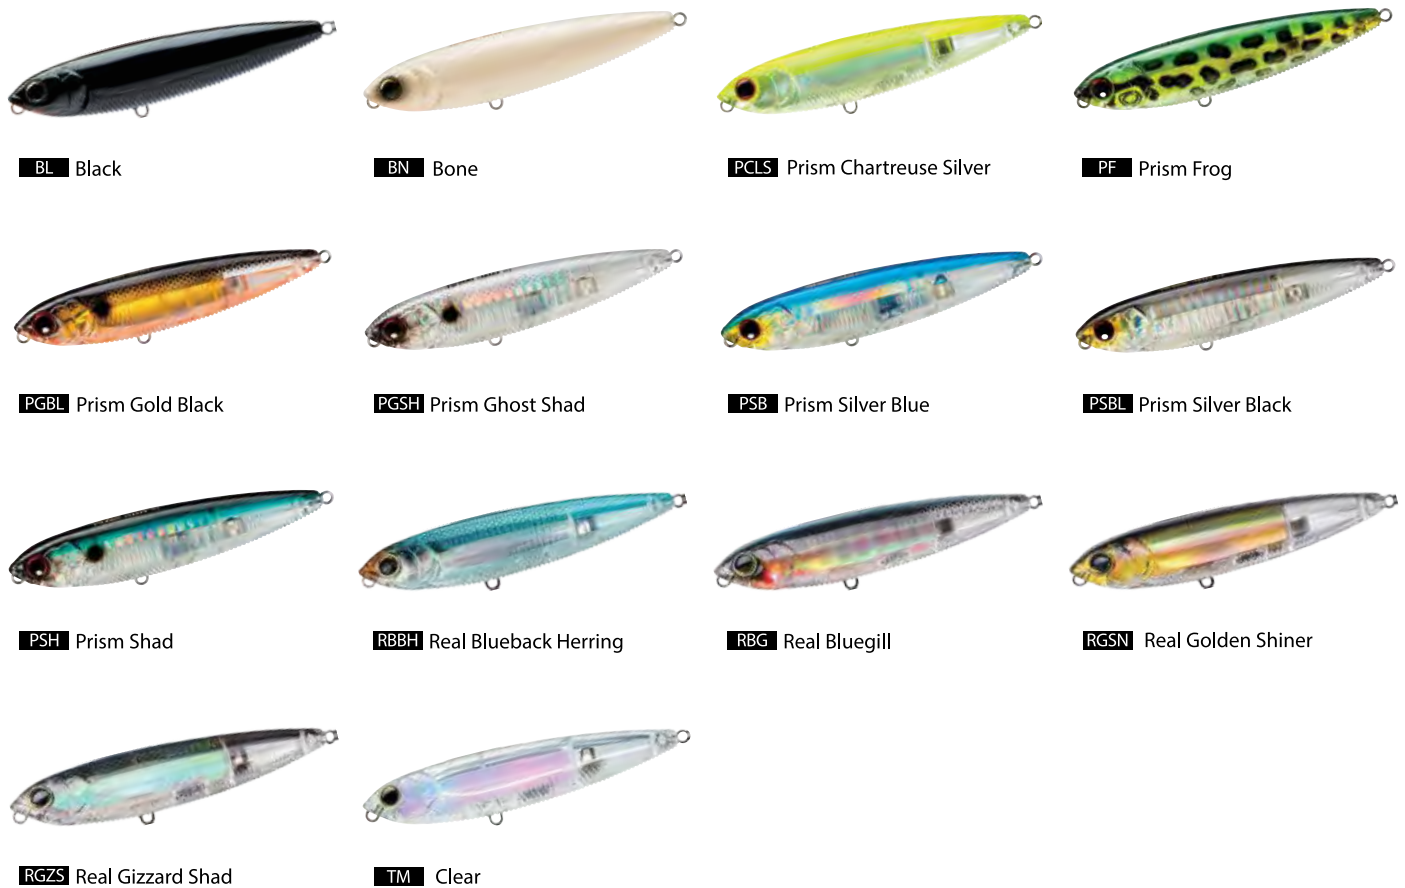

RGZS Real Gizzard Shad

3DB® PENCIL

4"
(100mm)

5"
(125mm)

● ACTION: Walk the dog

CAT. NO.	TYPE	SIZE	WEIGHT	RANGE
R1100	FLOATING	4" (100mm)	9/16 oz. (16g)	0ft. (0cm)
R1347		5" (125mm)	1 oz. (27g)	

● COLOR CHART