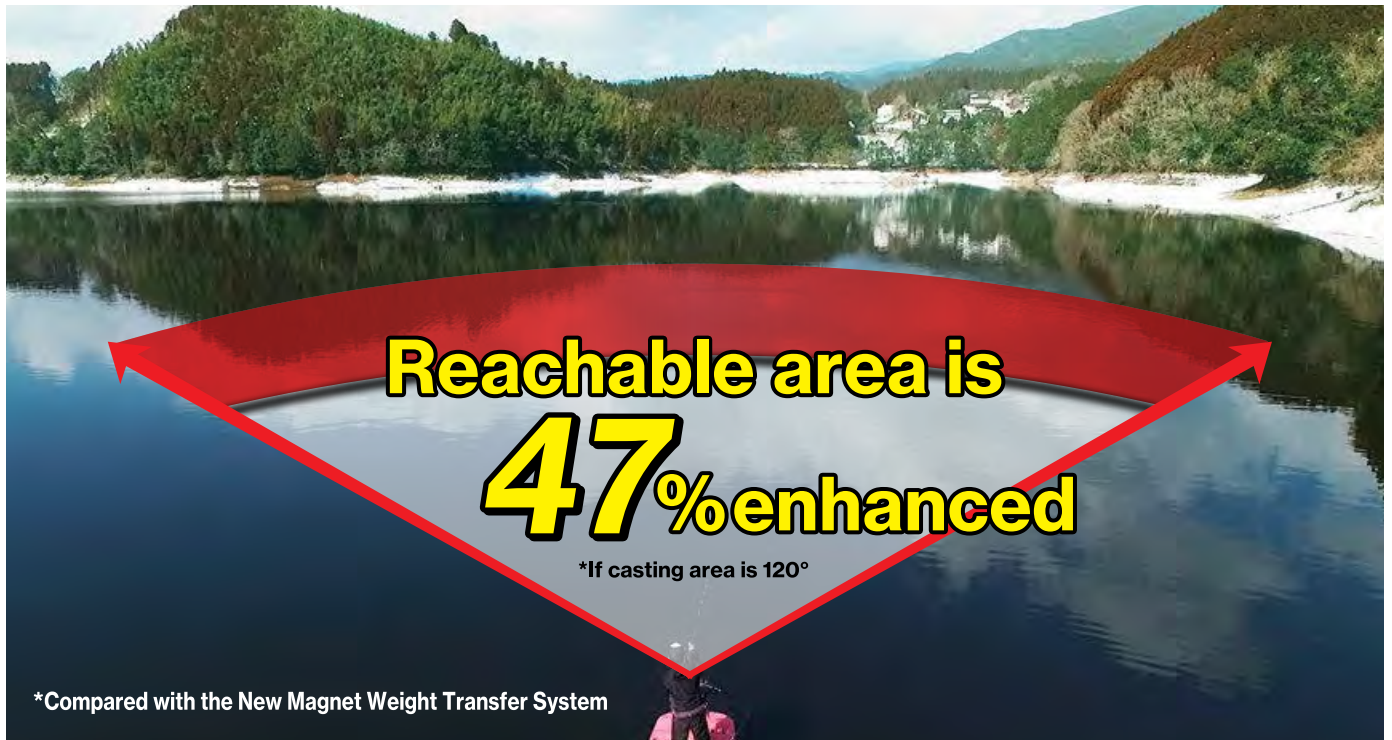

HARDCORE[®]

TECHNOLOGY

Reachable area is
47% enhanced

*If casting area is 120°

*Compared with the New Magnet Weight Transfer System

The weight ball unit moves like "BULLET" that generates extreme casting power.