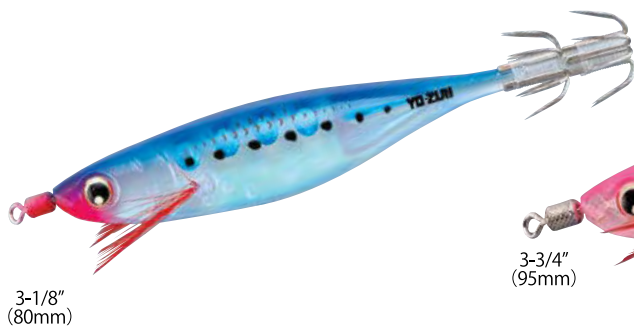

ULTRA BAIT™

3-1/8"
(80mm)

3-3/4"
(95mm)

CAT. NO.	TYPE	SIZE	WEIGHT
A1681	SINKING	SSS 3-1/8" (80mm)	3/16 oz. (5g)
A1683		S 3-3/4" (95mm)	5/16 oz. (8.9g)