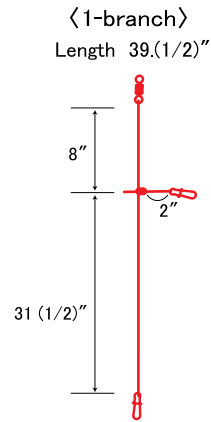

SQUID LEADER™

<SQUID LEADER 1-Branch>

CAT. NO.	SIZE	QTY
R1344	12Lbs.	2pc/pkg

<SQUID LEADER 2-Branch>

CAT. NO.	SIZE	QTY
R1346	12Lbs.	1pc/pkg