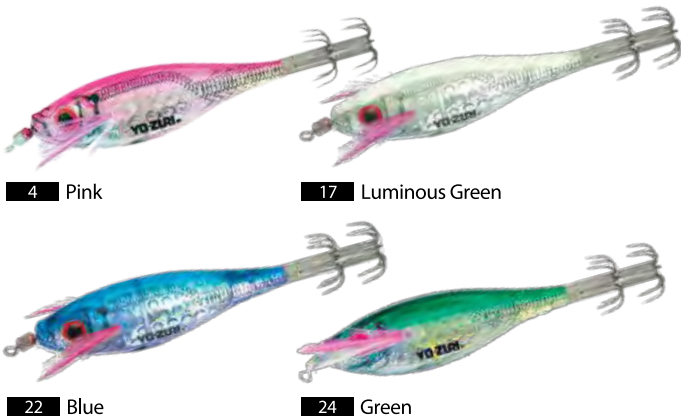

● COLOR CHART

4 Pink

17 Luminous Green

22 Blue

24 Green