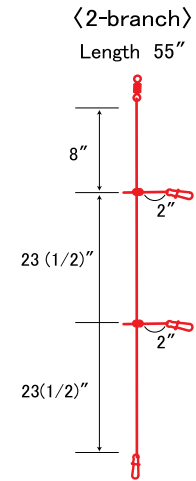

SQUID LEADER™

<SQUID LEADER 1-Branch>

CAT. NO.	SIZE	QTY
R1344	12Lbs.	2pc/pkg

<SQUID LEADER 2-Branch>

CAT. NO.	SIZE	QTY
R1346	12Lbs.	1pc/pkg