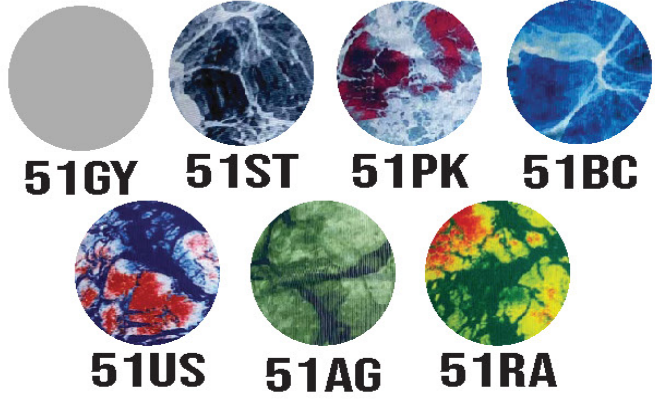

0796Y

FINGERLESS DESIGN FOR MAXIMUM DEXTERITY

BREATHABLE UPF 50+ SUN PROTECTION

EXTENDED CUFF FOR MAXIMUM PROTECTION

PATRIOT

079US

RASTA

079RA

**PINK
CAMO**

079PK

**BLUE
CAMO**

079BC

**GRAY
CAMO**

079ST

**GATOR
GREEN**

079AG

SUN HOOD

OS

- 4 SEASONSUN PROTECTION
- LIGHTWEIGHT & BREATHABLE
- 4 WAY STRETCH FABRIC

NEW COLORS

UNIVERSAL FACE SHIELD

OS

- 4 SEASON SUN PROTECTION
- LIGHTWEIGHT & BREATHABLE
- 2 WAY STRETCH FABRIC

MOJAVE